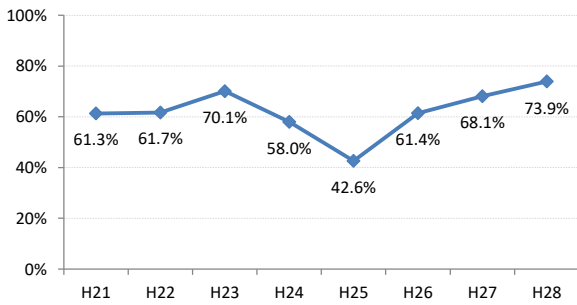

【大腸がん】精検受診率の推移

大腸	H21	H22	H23	H24	H25	H26	H27	H28
全国	63.2%	63.6%	62.8%	64.4%	65.9%	66.9%	68.8%	69.5%
広島県	64.9%	64.9%	67.4%	63.4%	59.3%	66.4%	70.4%	69.7%
広島市	61.3%	61.7%	70.1%	58.0%	42.6%	61.4%	68.1%	73.9%
呉市	77.5%	76.0%	88.1%	90.0%	89.5%	85.7%	85.4%	74.7%
竹原市	84.6%	75.0%	54.5%	44.4%	55.4%	60.0%	68.6%	72.4%
三原市	83.7%	79.6%	70.1%	73.6%	78.6%	77.0%	82.0%	80.6%
尾道市	57.4%	51.7%	47.2%	59.2%	68.9%	64.3%	70.5%	69.3%
福山市	74.0%	76.3%	72.9%	73.2%	73.8%	76.2%	75.5%	74.8%
府中市	70.0%	70.0%	67.4%	74.3%	72.3%	65.9%	51.3%	39.4%
三次市	67.2%	68.0%	47.6%	41.0%	49.7%	39.3%	31.1%	28.9%
庄原市	23.4%	46.7%	46.1%	29.3%	19.4%	31.1%	52.7%	49.5%
大竹市	18.8%	60.0%	87.1%	42.4%	74.8%	81.3%	79.2%	74.8%
東広島市	67.3%	65.2%	69.9%	76.7%	77.7%	74.4%	81.7%	79.2%
廿日市市	58.8%	62.1%	59.7%	72.6%	71.5%	70.6%	72.0%	67.3%
安芸高田市	44.9%	25.6%	51.9%	56.8%	52.8%	54.2%	63.1%	68.6%
江田島市	94.1%	76.0%	78.9%	92.7%	92.9%	85.1%	100.0%	39.1%
府中町	93.8%	94.3%	84.9%	82.8%	68.1%	72.2%	56.9%	61.2%
海田町	66.7%	70.8%	65.9%	80.8%	87.2%	80.6%	83.8%	72.4%
熊野町	79.0%	74.1%	72.6%	76.7%	69.4%	73.4%	86.1%	88.7%
坂町	60.0%	30.0%	72.7%	24.0%	65.4%	66.7%	46.3%	65.2%
安芸太田町	70.4%	76.2%	52.4%	59.5%	59.5%	80.0%	33.3%	28.2%
北広島町	66.7%	38.6%	49.1%	61.7%	66.7%	76.7%	84.4%	19.3%
大崎上島町	92.3%	87.1%	71.4%	90.5%	81.5%	77.8%	72.7%	71.4%
世羅町	81.5%	65.8%	28.2%	37.5%	43.3%	67.0%	63.2%	72.2%
神石高原町	66.0%	71.7%	73.0%	67.4%	82.6%	76.5%	69.4%	68.2%

広島市