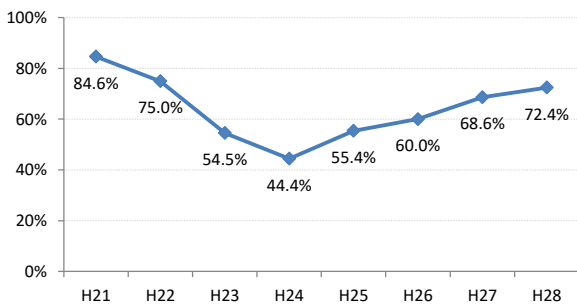

【大腸がん】精検受診率の推移

大腸	H21	H22	H23	H24	H25	H26	H27	H28
全国	63.2%	63.6%	62.8%	64.4%	65.9%	66.9%	68.8%	69.5%
広島県	64.9%	64.9%	67.4%	63.4%	59.3%	66.4%	70.4%	69.7%
広島市	61.3%	61.7%	70.1%	58.0%	42.6%	61.4%	68.1%	73.9%
呉市	77.5%	76.0%	88.1%	90.0%	89.5%	85.7%	85.4%	74.7%
竹原市	84.6%	75.0%	54.5%	44.4%	55.4%	60.0%	68.6%	72.4%
三原市	83.7%	79.6%	70.1%	73.6%	78.6%	77.0%	82.0%	80.6%
尾道市	57.4%	51.7%	47.2%	59.2%	68.9%	64.3%	70.5%	69.3%
福山市	74.0%	76.3%	72.9%	73.2%	73.8%	76.2%	75.5%	74.8%
府中市	70.0%	70.0%	67.4%	74.3%	72.3%	65.9%	51.3%	39.4%
三次市	67.2%	68.0%	47.6%	41.0%	49.7%	39.3%	31.1%	28.9%
庄原市	23.4%	46.7%	46.1%	29.3%	19.4%	31.1%	52.7%	49.5%
大竹市	18.8%	60.0%	87.1%	42.4%	74.8%	81.3%	79.2%	74.8%
東広島市	67.3%	65.2%	69.9%	76.7%	77.7%	74.4%	81.7%	79.2%
廿日市市	58.8%	62.1%	59.7%	72.6%	71.5%	70.6%	72.0%	67.3%
安芸高田市	44.9%	25.6%	51.9%	56.8%	52.8%	54.2%	63.1%	68.6%
江田島市	94.1%	76.0%	78.9%	92.7%	92.9%	85.1%	100.0%	39.1%
府中町	93.8%	94.3%	84.9%	82.8%	68.1%	72.2%	56.9%	61.2%
海田町	66.7%	70.8%	65.9%	80.8%	87.2%	80.6%	83.8%	72.4%
熊野町	79.0%	74.1%	72.6%	76.7%	69.4%	73.4%	86.1%	88.7%
坂町	60.0%	30.0%	72.7%	24.0%	65.4%	66.7%	46.3%	65.2%
安芸太田町	70.4%	76.2%	52.4%	59.5%	59.5%	80.0%	33.3%	28.2%
北広島町	66.7%	38.6%	49.1%	61.7%	66.7%	76.7%	84.4%	19.3%
大崎上島町	92.3%	87.1%	71.4%	90.5%	81.5%	77.8%	72.7%	71.4%
世羅町	81.5%	65.8%	28.2%	37.5%	43.3%	67.0%	63.2%	72.2%
神石高原町	66.0%	71.7%	73.0%	67.4%	82.6%	76.5%	69.4%	68.2%

竹原市