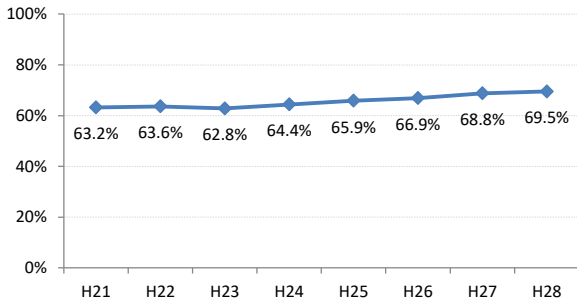

【大腸がん】精検受診率の推移

大腸	H21	H22	H23	H24	H25	H26	H27	H28
全国	63.2%	63.6%	62.8%	64.4%	65.9%	66.9%	68.8%	69.5%
広島県	64.9%	64.9%	67.4%	63.4%	59.3%	66.4%	70.4%	69.7%
広島市	61.3%	61.7%	70.1%	58.0%	42.6%	61.4%	68.1%	73.9%
呉市	77.5%	76.0%	88.1%	90.0%	89.5%	85.7%	85.4%	74.7%
竹原市	84.6%	75.0%	54.5%	44.4%	55.4%	60.0%	68.6%	72.4%
三原市	83.7%	79.6%	70.1%	73.6%	78.6%	77.0%	82.0%	80.6%
尾道市	57.4%	51.7%	47.2%	59.2%	68.9%	64.3%	70.5%	69.3%
福山市	74.0%	76.3%	72.9%	73.2%	73.8%	76.2%	75.5%	74.8%
府中市	70.0%	70.0%	67.4%	74.3%	72.3%	65.9%	51.3%	39.4%
三次市	67.2%	68.0%	47.6%	41.0%	49.7%	39.3%	31.1%	28.9%
庄原市	23.4%	46.7%	46.1%	29.3%	19.4%	31.1%	52.7%	49.5%
大竹市	18.8%	60.0%	87.1%	42.4%	74.8%	81.3%	79.2%	74.8%
東広島市	67.3%	65.2%	69.9%	76.7%	77.7%	74.4%	81.7%	79.2%
廿日市市	58.8%	62.1%	59.7%	72.6%	71.5%	70.6%	72.0%	67.3%
安芸高田市	44.9%	25.6%	51.9%	56.8%	52.8%	54.2%	63.1%	68.6%
江田島市	94.1%	76.0%	78.9%	92.7%	92.9%	85.1%	100.0%	39.1%
府中町	93.8%	94.3%	84.9%	82.8%	68.1%	72.2%	56.9%	61.2%
海田町	66.7%	70.8%	65.9%	80.8%	87.2%	80.6%	83.8%	72.4%
熊野町	79.0%	74.1%	72.6%	76.7%	69.4%	73.4%	86.1%	88.7%
坂町	60.0%	30.0%	72.7%	24.0%	65.4%	66.7%	46.3%	65.2%
安芸太田町	70.4%	76.2%	52.4%	59.5%	59.5%	80.0%	33.3%	28.2%
北広島町	66.7%	38.6%	49.1%	61.7%	66.7%	76.7%	84.4%	19.3%
大崎上島町	92.3%	87.1%	71.4%	90.5%	81.5%	77.8%	72.7%	71.4%
世羅町	81.5%	65.8%	28.2%	37.5%	43.3%	67.0%	63.2%	72.2%
神石高原町	66.0%	71.7%	73.0%	67.4%	82.6%	76.5%	69.4%	68.2%

全国