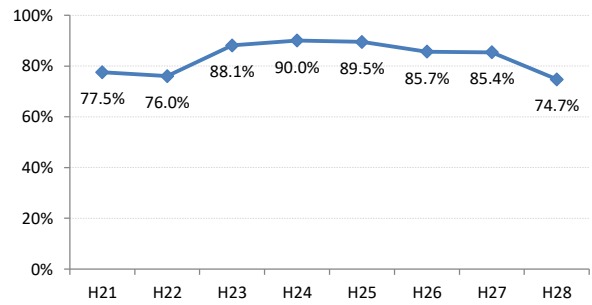

【大腸がん】精検受診率の推移

大腸	H21	H22	H23	H24	H25	H26	H27	H28
全国	63.2%	63.6%	62.8%	64.4%	65.9%	66.9%	68.8%	69.5%
広島県	64.9%	64.9%	67.4%	63.4%	59.3%	66.4%	70.4%	69.7%
広島市	61.3%	61.7%	70.1%	58.0%	42.6%	61.4%	68.1%	73.9%
呉市	77.5%	76.0%	88.1%	90.0%	89.5%	85.7%	85.4%	74.7%
竹原市	84.6%	75.0%	54.5%	44.4%	55.4%	60.0%	68.6%	72.4%
三原市	83.7%	79.6%	70.1%	73.6%	78.6%	77.0%	82.0%	80.6%
尾道市	57.4%	51.7%	47.2%	59.2%	68.9%	64.3%	70.5%	69.3%
福山市	74.0%	76.3%	72.9%	73.2%	73.8%	76.2%	75.5%	74.8%
府中市	70.0%	70.0%	67.4%	74.3%	72.3%	65.9%	51.3%	39.4%
三次市	67.2%	68.0%	47.6%	41.0%	49.7%	39.3%	31.1%	28.9%
庄原市	23.4%	46.7%	46.1%	29.3%	19.4%	31.1%	52.7%	49.5%
大竹市	18.8%	60.0%	87.1%	42.4%	74.8%	81.3%	79.2%	74.8%
東広島市	67.3%	65.2%	69.9%	76.7%	77.7%	74.4%	81.7%	79.2%
廿日市市	58.8%	62.1%	59.7%	72.6%	71.5%	70.6%	72.0%	67.3%
安芸高田市	44.9%	25.6%	51.9%	56.8%	52.8%	54.2%	63.1%	68.6%
江田島市	94.1%	76.0%	78.9%	92.7%	92.9%	85.1%	100.0%	39.1%
府中町	93.8%	94.3%	84.9%	82.8%	68.1%	72.2%	56.9%	61.2%
海田町	66.7%	70.8%	65.9%	80.8%	87.2%	80.6%	83.8%	72.4%
熊野町	79.0%	74.1%	72.6%	76.7%	69.4%	73.4%	86.1%	88.7%
坂町	60.0%	30.0%	72.7%	24.0%	65.4%	66.7%	46.3%	65.2%
安芸太田町	70.4%	76.2%	52.4%	59.5%	59.5%	80.0%	33.3%	28.2%
北広島町	66.7%	38.6%	49.1%	61.7%	66.7%	76.7%	84.4%	19.3%
大崎上島町	92.3%	87.1%	71.4%	90.5%	81.5%	77.8%	72.7%	71.4%
世羅町	81.5%	65.8%	28.2%	37.5%	43.3%	67.0%	63.2%	72.2%
神石高原町	66.0%	71.7%	73.0%	67.4%	82.6%	76.5%	69.4%	68.2%

呉市