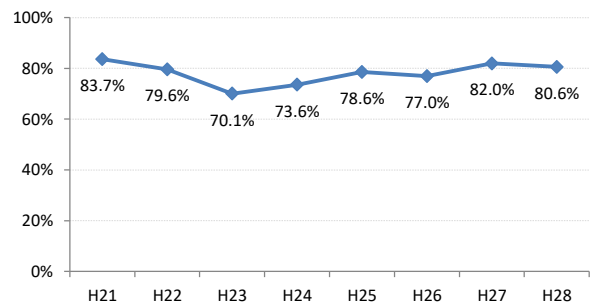

【大腸がん】精検受診率の推移

大腸	H21	H22	H23	H24	H25	H26	H27	H28
全国	63.2%	63.6%	62.8%	64.4%	65.9%	66.9%	68.8%	69.5%
広島県	64.9%	64.9%	67.4%	63.4%	59.3%	66.4%	70.4%	69.7%
広島市	61.3%	61.7%	70.1%	58.0%	42.6%	61.4%	68.1%	73.9%
呉市	77.5%	76.0%	88.1%	90.0%	89.5%	85.7%	85.4%	74.7%
竹原市	84.6%	75.0%	54.5%	44.4%	55.4%	60.0%	68.6%	72.4%
三原市	83.7%	79.6%	70.1%	73.6%	78.6%	77.0%	82.0%	80.6%
尾道市	57.4%	51.7%	47.2%	59.2%	68.9%	64.3%	70.5%	69.3%
福山市	74.0%	76.3%	72.9%	73.2%	73.8%	76.2%	75.5%	74.8%
府中市	70.0%	70.0%	67.4%	74.3%	72.3%	65.9%	51.3%	39.4%
三次市	67.2%	68.0%	47.6%	41.0%	49.7%	39.3%	31.1%	28.9%
庄原市	23.4%	46.7%	46.1%	29.3%	19.4%	31.1%	52.7%	49.5%
大竹市	18.8%	60.0%	87.1%	42.4%	74.8%	81.3%	79.2%	74.8%
東広島市	67.3%	65.2%	69.9%	76.7%	77.7%	74.4%	81.7%	79.2%
廿日市市	58.8%	62.1%	59.7%	72.6%	71.5%	70.6%	72.0%	67.3%
安芸高田市	44.9%	25.6%	51.9%	56.8%	52.8%	54.2%	63.1%	68.6%
江田島市	94.1%	76.0%	78.9%	92.7%	92.9%	85.1%	100.0%	39.1%
府中町	93.8%	94.3%	84.9%	82.8%	68.1%	72.2%	56.9%	61.2%
海田町	66.7%	70.8%	65.9%	80.8%	87.2%	80.6%	83.8%	72.4%
熊野町	79.0%	74.1%	72.6%	76.7%	69.4%	73.4%	86.1%	88.7%
坂町	60.0%	30.0%	72.7%	24.0%	65.4%	66.7%	46.3%	65.2%
安芸太田町	70.4%	76.2%	52.4%	59.5%	59.5%	80.0%	33.3%	28.2%
北広島町	66.7%	38.6%	49.1%	61.7%	66.7%	76.7%	84.4%	19.3%
大崎上島町	92.3%	87.1%	71.4%	90.5%	81.5%	77.8%	72.7%	71.4%
世羅町	81.5%	65.8%	28.2%	37.5%	43.3%	67.0%	63.2%	72.2%
神石高原町	66.0%	71.7%	73.0%	67.4%	82.6%	76.5%	69.4%	68.2%

三原市