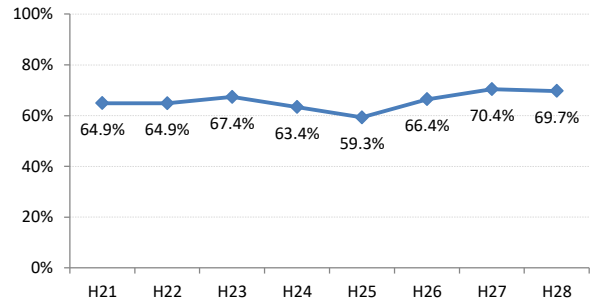

【大腸がん】精検受診率の推移

大腸	H21	H22	H23	H24	H25	H26	H27	H28
全国	63.2%	63.6%	62.8%	64.4%	65.9%	66.9%	68.8%	69.5%
広島県	64.9%	64.9%	67.4%	63.4%	59.3%	66.4%	70.4%	69.7%
広島市	61.3%	61.7%	70.1%	58.0%	42.6%	61.4%	68.1%	73.9%
呉市	77.5%	76.0%	88.1%	90.0%	89.5%	85.7%	85.4%	74.7%
竹原市	84.6%	75.0%	54.5%	44.4%	55.4%	60.0%	68.6%	72.4%
三原市	83.7%	79.6%	70.1%	73.6%	78.6%	77.0%	82.0%	80.6%
尾道市	57.4%	51.7%	47.2%	59.2%	68.9%	64.3%	70.5%	69.3%
福山市	74.0%	76.3%	72.9%	73.2%	73.8%	76.2%	75.5%	74.8%
府中市	70.0%	70.0%	67.4%	74.3%	72.3%	65.9%	51.3%	39.4%
三次市	67.2%	68.0%	47.6%	41.0%	49.7%	39.3%	31.1%	28.9%
庄原市	23.4%	46.7%	46.1%	29.3%	19.4%	31.1%	52.7%	49.5%
大竹市	18.8%	60.0%	87.1%	42.4%	74.8%	81.3%	79.2%	74.8%
東広島市	67.3%	65.2%	69.9%	76.7%	77.7%	74.4%	81.7%	79.2%
廿日市市	58.8%	62.1%	59.7%	72.6%	71.5%	70.6%	72.0%	67.3%
安芸高田市	44.9%	25.6%	51.9%	56.8%	52.8%	54.2%	63.1%	68.6%
江田島市	94.1%	76.0%	78.9%	92.7%	92.9%	85.1%	100.0%	39.1%
府中町	93.8%	94.3%	84.9%	82.8%	68.1%	72.2%	56.9%	61.2%
海田町	66.7%	70.8%	65.9%	80.8%	87.2%	80.6%	83.8%	72.4%
熊野町	79.0%	74.1%	72.6%	76.7%	69.4%	73.4%	86.1%	88.7%
坂町	60.0%	30.0%	72.7%	24.0%	65.4%	66.7%	46.3%	65.2%
安芸太田町	70.4%	76.2%	52.4%	59.5%	59.5%	80.0%	33.3%	28.2%
北広島町	66.7%	38.6%	49.1%	61.7%	66.7%	76.7%	84.4%	19.3%
大崎上島町	92.3%	87.1%	71.4%	90.5%	81.5%	77.8%	72.7%	71.4%
世羅町	81.5%	65.8%	28.2%	37.5%	43.3%	67.0%	63.2%	72.2%
神石高原町	66.0%	71.7%	73.0%	67.4%	82.6%	76.5%	69.4%	68.2%

広島県