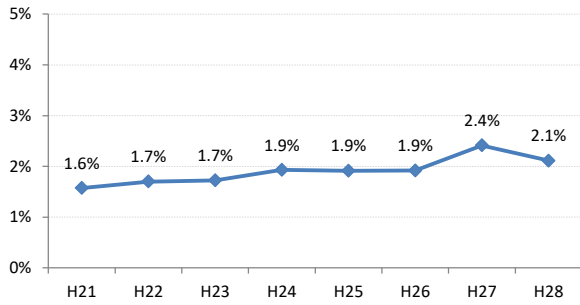

【肺がん】陽性反応適中度の推移

肺	H21	H22	H23	H24	H25	H26	H27	H28
全国	1.6%	1.7%	1.7%	1.9%	1.9%	1.9%	2.4%	2.1%
広島県	1.4%	1.2%	1.6%	1.5%	1.8%	1.5%	1.9%	2.4%
広島市	2.1%	1.1%	2.8%	1.5%	1.1%	1.8%	1.7%	3.3%
呉市	2.0%	0.0%	0.5%	0.0%	1.2%	1.4%	2.1%	0.8%
竹原市	0.0%	0.0%	0.0%	0.0%	0.0%	0.0%	0.0%	0.0%
三原市	0.0%	0.0%	0.0%	0.0%	2.3%	0.0%	5.6%	0.0%
尾道市	0.0%	1.8%	1.1%	2.2%	1.5%	0.0%	0.0%	2.2%
福山市	0.5%	2.0%	1.4%	2.4%	2.5%	2.1%	2.9%	5.3%
府中市	10.7%	0.0%	0.0%	2.3%	8.5%	0.0%	0.0%	3.8%
三次市	2.1%	2.9%	0.0%	1.1%	3.1%	0.0%	0.0%	0.0%
庄原市	0.0%	0.6%	1.4%	0.7%	0.8%	0.8%	0.5%	0.0%
大竹市	0.0%	0.0%	0.0%	0.0%	3.6%	0.0%	14.3%	0.0%
東広島市	0.0%	1.9%	1.5%	0.0%	1.6%	0.0%	4.7%	2.2%
廿日市市	4.8%	2.1%	0.0%	1.8%	0.0%	4.0%	7.4%	6.1%
安芸高田市	0.0%	0.0%	0.0%	0.0%	1.4%	6.1%	0.0%	3.3%
江田島市	0.0%	0.0%	0.0%	0.0%	14.3%	13.3%	50.0%	0.0%
府中町	0.0%	0.0%	0.0%	0.0%	0.0%	0.0%	4.0%	
海田町	0.0%	4.5%	4.5%	0.0%	0.0%	0.0%	14.3%	0.0%
熊野町	0.0%	0.0%	0.0%	0.0%	7.7%	0.0%	5.6%	0.0%
坂町	0.0%	0.0%	0.0%	0.0%	0.0%	0.0%	0.0%	0.0%
安芸太田町	0.0%	0.0%	0.0%	10.0%	10.0%	0.0%	0.0%	0.0%
北広島町	0.0%	0.0%	0.0%	4.8%	0.0%	0.0%	0.0%	0.0%
大崎上島町	0.0%	7.1%	0.0%	8.3%	0.0%	0.0%	33.3%	0.0%
世羅町	7.1%	0.0%	0.0%	3.3%	0.0%	0.0%	0.0%	3.0%
神石高原町	2.9%	0.0%	4.5%	6.3%	3.4%	5.9%	0.0%	0.0%

全国