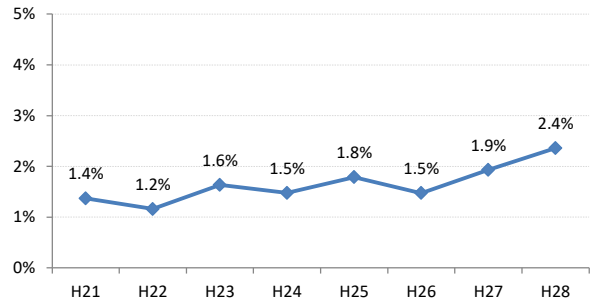

【肺がん】陽性反応適中度の推移

肺	H21	H22	H23	H24	H25	H26	H27	H28
全国	1.6%	1.7%	1.7%	1.9%	1.9%	1.9%	2.4%	2.1%
広島県	1.4%	1.2%	1.6%	1.5%	1.8%	1.5%	1.9%	2.4%
広島市	2.1%	1.1%	2.8%	1.5%	1.1%	1.8%	1.7%	3.3%
呉市	2.0%	0.0%	0.5%	0.0%	1.2%	1.4%	2.1%	0.8%
竹原市	0.0%	0.0%	0.0%	0.0%	0.0%	0.0%	0.0%	0.0%
三原市	0.0%	0.0%	0.0%	0.0%	2.3%	0.0%	5.6%	0.0%
尾道市	0.0%	1.8%	1.1%	2.2%	1.5%	0.0%	0.0%	2.2%
福山市	0.5%	2.0%	1.4%	2.4%	2.5%	2.1%	2.9%	5.3%
府中市	10.7%	0.0%	0.0%	2.3%	8.5%	0.0%	0.0%	3.8%
三次市	2.1%	2.9%	0.0%	1.1%	3.1%	0.0%	0.0%	0.0%
庄原市	0.0%	0.6%	1.4%	0.7%	0.8%	0.8%	0.5%	0.0%
大竹市	0.0%	0.0%	0.0%	0.0%	3.6%	0.0%	14.3%	0.0%
東広島市	0.0%	1.9%	1.5%	0.0%	1.6%	0.0%	4.7%	2.2%
廿日市市	4.8%	2.1%	0.0%	1.8%	0.0%	4.0%	7.4%	6.1%
安芸高田市	0.0%	0.0%	0.0%	0.0%	1.4%	6.1%	0.0%	3.3%
江田島市	0.0%	0.0%	0.0%	0.0%	14.3%	13.3%	50.0%	0.0%
府中町	0.0%	0.0%	0.0%	0.0%	0.0%	0.0%	4.0%	
海田町	0.0%	4.5%	4.5%	0.0%	0.0%	0.0%	14.3%	0.0%
熊野町	0.0%	0.0%	0.0%	0.0%	7.7%	0.0%	5.6%	0.0%
坂町	0.0%	0.0%	0.0%	0.0%	0.0%	0.0%	0.0%	0.0%
安芸太田町	0.0%	0.0%	0.0%	10.0%	10.0%	0.0%	0.0%	0.0%
北広島町	0.0%	0.0%	0.0%	4.8%	0.0%	0.0%	0.0%	0.0%
大崎上島町	0.0%	7.1%	0.0%	8.3%	0.0%	0.0%	33.3%	0.0%
世羅町	7.1%	0.0%	0.0%	3.3%	0.0%	0.0%	0.0%	3.0%
神石高原町	2.9%	0.0%	4.5%	6.3%	3.4%	5.9%	0.0%	0.0%

広島県