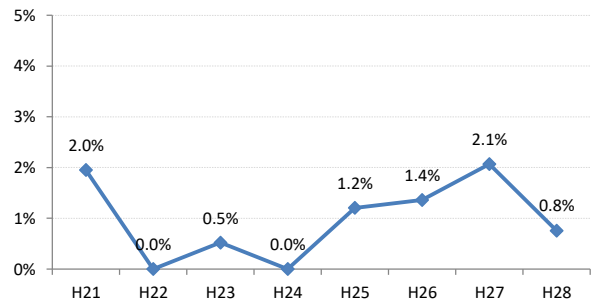

【肺がん】陽性反応適中度の推移

肺	H21	H22	H23	H24	H25	H26	H27	H28
全国	1.6%	1.7%	1.7%	1.9%	1.9%	1.9%	2.4%	2.1%
広島県	1.4%	1.2%	1.6%	1.5%	1.8%	1.5%	1.9%	2.4%
広島市	2.1%	1.1%	2.8%	1.5%	1.1%	1.8%	1.7%	3.3%
呉市	2.0%	0.0%	0.5%	0.0%	1.2%	1.4%	2.1%	0.8%
竹原市	0.0%	0.0%	0.0%	0.0%	0.0%	0.0%	0.0%	0.0%
三原市	0.0%	0.0%	0.0%	0.0%	2.3%	0.0%	5.6%	0.0%
尾道市	0.0%	1.8%	1.1%	2.2%	1.5%	0.0%	0.0%	2.2%
福山市	0.5%	2.0%	1.4%	2.4%	2.5%	2.1%	2.9%	5.3%
府中市	10.7%	0.0%	0.0%	2.3%	8.5%	0.0%	0.0%	3.8%
三次市	2.1%	2.9%	0.0%	1.1%	3.1%	0.0%	0.0%	0.0%
庄原市	0.0%	0.6%	1.4%	0.7%	0.8%	0.8%	0.5%	0.0%
大竹市	0.0%	0.0%	0.0%	0.0%	3.6%	0.0%	14.3%	0.0%
東広島市	0.0%	1.9%	1.5%	0.0%	1.6%	0.0%	4.7%	2.2%
廿日市市	4.8%	2.1%	0.0%	1.8%	0.0%	4.0%	7.4%	6.1%
安芸高田市	0.0%	0.0%	0.0%	0.0%	1.4%	6.1%	0.0%	3.3%
江田島市	0.0%	0.0%	0.0%	0.0%	14.3%	13.3%	50.0%	0.0%
府中町	0.0%	0.0%	0.0%	0.0%	0.0%	0.0%	4.0%	
海田町	0.0%	4.5%	4.5%	0.0%	0.0%	0.0%	14.3%	0.0%
熊野町	0.0%	0.0%	0.0%	0.0%	7.7%	0.0%	5.6%	0.0%
坂町	0.0%	0.0%	0.0%	0.0%	0.0%	0.0%	0.0%	0.0%
安芸太田町	0.0%	0.0%	0.0%	10.0%	10.0%	0.0%	0.0%	0.0%
北広島町	0.0%	0.0%	0.0%	4.8%	0.0%	0.0%	0.0%	0.0%
大崎上島町	0.0%	7.1%	0.0%	8.3%	0.0%	0.0%	33.3%	0.0%
世羅町	7.1%	0.0%	0.0%	3.3%	0.0%	0.0%	0.0%	3.0%
神石高原町	2.9%	0.0%	4.5%	6.3%	3.4%	5.9%	0.0%	0.0%

呉市