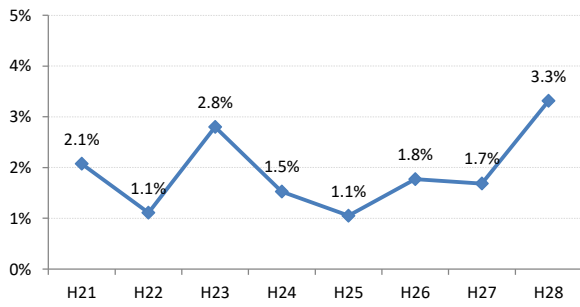

【肺がん】陽性反応適中度の推移

肺	H21	H22	H23	H24	H25	H26	H27	H28
全国	1.6%	1.7%	1.7%	1.9%	1.9%	1.9%	2.4%	2.1%
広島県	1.4%	1.2%	1.6%	1.5%	1.8%	1.5%	1.9%	2.4%
広島市	2.1%	1.1%	2.8%	1.5%	1.1%	1.8%	1.7%	3.3%
呉市	2.0%	0.0%	0.5%	0.0%	1.2%	1.4%	2.1%	0.8%
竹原市	0.0%	0.0%	0.0%	0.0%	0.0%	0.0%	0.0%	0.0%
三原市	0.0%	0.0%	0.0%	0.0%	2.3%	0.0%	5.6%	0.0%
尾道市	0.0%	1.8%	1.1%	2.2%	1.5%	0.0%	0.0%	2.2%
福山市	0.5%	2.0%	1.4%	2.4%	2.5%	2.1%	2.9%	5.3%
府中市	10.7%	0.0%	0.0%	2.3%	8.5%	0.0%	0.0%	3.8%
三次市	2.1%	2.9%	0.0%	1.1%	3.1%	0.0%	0.0%	0.0%
庄原市	0.0%	0.6%	1.4%	0.7%	0.8%	0.8%	0.5%	0.0%
大竹市	0.0%	0.0%	0.0%	0.0%	3.6%	0.0%	14.3%	0.0%
東広島市	0.0%	1.9%	1.5%	0.0%	1.6%	0.0%	4.7%	2.2%
廿日市市	4.8%	2.1%	0.0%	1.8%	0.0%	4.0%	7.4%	6.1%
安芸高田市	0.0%	0.0%	0.0%	0.0%	1.4%	6.1%	0.0%	3.3%
江田島市	0.0%	0.0%	0.0%	0.0%	14.3%	13.3%	50.0%	0.0%
府中町	0.0%	0.0%	0.0%	0.0%	0.0%	0.0%	4.0%	
海田町	0.0%	4.5%	4.5%	0.0%	0.0%	0.0%	14.3%	0.0%
熊野町	0.0%	0.0%	0.0%	0.0%	7.7%	0.0%	5.6%	0.0%
坂町	0.0%	0.0%	0.0%	0.0%	0.0%	0.0%	0.0%	0.0%
安芸太田町	0.0%	0.0%	0.0%	10.0%	10.0%	0.0%	0.0%	0.0%
北広島町	0.0%	0.0%	0.0%	4.8%	0.0%	0.0%	0.0%	0.0%
大崎上島町	0.0%	7.1%	0.0%	8.3%	0.0%	0.0%	33.3%	0.0%
世羅町	7.1%	0.0%	0.0%	3.3%	0.0%	0.0%	0.0%	3.0%
神石高原町	2.9%	0.0%	4.5%	6.3%	3.4%	5.9%	0.0%	0.0%

広島市