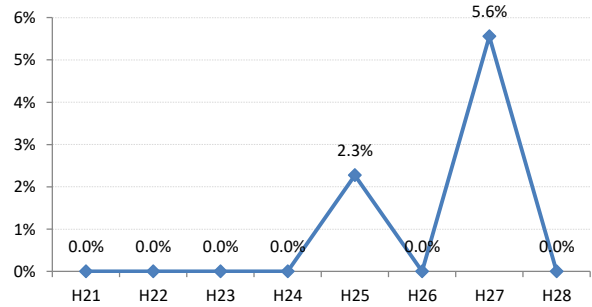

【肺がん】陽性反応適中度の推移

肺	H21	H22	H23	H24	H25	H26	H27	H28
全国	1.6%	1.7%	1.7%	1.9%	1.9%	1.9%	2.4%	2.1%
広島県	1.4%	1.2%	1.6%	1.5%	1.8%	1.5%	1.9%	2.4%
広島市	2.1%	1.1%	2.8%	1.5%	1.1%	1.8%	1.7%	3.3%
呉市	2.0%	0.0%	0.5%	0.0%	1.2%	1.4%	2.1%	0.8%
竹原市	0.0%	0.0%	0.0%	0.0%	0.0%	0.0%	0.0%	0.0%
三原市	0.0%	0.0%	0.0%	0.0%	2.3%	0.0%	5.6%	0.0%
尾道市	0.0%	1.8%	1.1%	2.2%	1.5%	0.0%	0.0%	2.2%
福山市	0.5%	2.0%	1.4%	2.4%	2.5%	2.1%	2.9%	5.3%
府中市	10.7%	0.0%	0.0%	2.3%	8.5%	0.0%	0.0%	3.8%
三次市	2.1%	2.9%	0.0%	1.1%	3.1%	0.0%	0.0%	0.0%
庄原市	0.0%	0.6%	1.4%	0.7%	0.8%	0.8%	0.5%	0.0%
大竹市	0.0%	0.0%	0.0%	0.0%	3.6%	0.0%	14.3%	0.0%
東広島市	0.0%	1.9%	1.5%	0.0%	1.6%	0.0%	4.7%	2.2%
廿日市市	4.8%	2.1%	0.0%	1.8%	0.0%	4.0%	7.4%	6.1%
安芸高田市	0.0%	0.0%	0.0%	0.0%	1.4%	6.1%	0.0%	3.3%
江田島市	0.0%	0.0%	0.0%	0.0%	14.3%	13.3%	50.0%	0.0%
府中町	0.0%	0.0%	0.0%	0.0%	0.0%	0.0%	4.0%	
海田町	0.0%	4.5%	4.5%	0.0%	0.0%	0.0%	14.3%	0.0%
熊野町	0.0%	0.0%	0.0%	0.0%	7.7%	0.0%	5.6%	0.0%
坂町	0.0%	0.0%	0.0%	0.0%	0.0%	0.0%	0.0%	0.0%
安芸太田町	0.0%	0.0%	0.0%	10.0%	10.0%	0.0%	0.0%	0.0%
北広島町	0.0%	0.0%	0.0%	4.8%	0.0%	0.0%	0.0%	0.0%
大崎上島町	0.0%	7.1%	0.0%	8.3%	0.0%	0.0%	33.3%	0.0%
世羅町	7.1%	0.0%	0.0%	3.3%	0.0%	0.0%	0.0%	3.0%
神石高原町	2.9%	0.0%	4.5%	6.3%	3.4%	5.9%	0.0%	0.0%

三原市