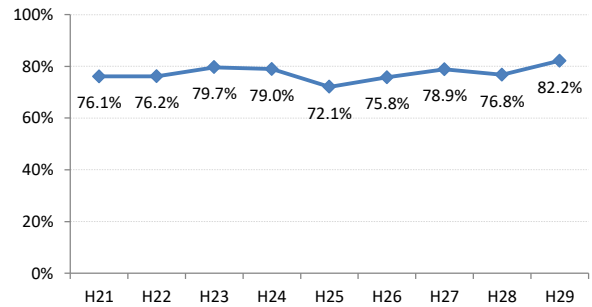

【胃がん】精検受診率の推移

胃	H21	H22	H23	H24	H25	H26	H27	H28	H29
全国	78.4%	79.5%	78.8%	79.8%	79.4%	79.5%	80.4%	81.0%	83.1%
広島県	76.1%	76.2%	79.7%	79.0%	72.1%	75.8%	78.9%	76.8%	82.2%
広島市	76.8%	76.6%	83.5%	76.2%	54.3%	69.3%	78.0%	81.7%	88.9%
呉市	79.6%	86.8%	93.0%	91.3%	90.9%	88.6%	93.3%	84.6%	85.9%
竹原市	100.0%	100.0%	80.0%	80.0%	83.8%	66.7%	89.1%	80.0%	62.5%
三原市	79.5%	92.8%	75.3%	89.1%	88.0%	81.7%	80.6%	95.1%	92.4%
尾道市	71.4%	63.0%	51.8%	74.8%	79.8%	80.2%	85.0%	79.5%	76.2%
福山市	88.3%	87.4%	82.9%	86.2%	87.9%	86.3%	82.0%	83.2%	91.3%
府中市	70.0%	72.4%	93.3%	90.4%	80.0%	75.9%	86.8%	72.0%	71.9%
三次市	80.5%	82.1%	59.4%	59.6%	78.3%	48.6%	38.1%	14.1%	30.8%
庄原市	21.9%	67.3%	73.8%	81.6%	62.5%	75.1%	87.4%	56.8%	69.5%
大竹市	100.0%	78.9%	33.3%	60.0%	84.4%	100.0%	97.6%	81.8%	90.0%
東広島市	71.1%	62.9%	77.0%	85.1%	88.6%	82.4%	85.5%	87.7%	89.2%
廿日市市	81.5%	82.1%	90.8%	85.1%	80.0%	85.2%	86.5%	89.5%	90.7%
安芸高田市	72.5%	62.7%	76.3%	63.4%	57.3%	72.2%	36.4%	63.6%	71.8%
江田島市	90.9%	76.9%	77.4%	97.1%	100.0%	100.0%	95.5%	78.6%	0.0%
府中町	94.1%	77.8%	63.2%	78.8%	66.7%	82.4%	37.2%	40.0%	36.4%
海田町	52.6%	80.9%	78.4%	73.3%	91.9%	77.5%	73.3%	88.9%	0.0%
熊野町	83.3%	81.0%	70.4%	71.1%	65.6%	92.1%	90.5%	91.7%	63.6%
坂町	81.8%	61.1%	40.0%	18.8%	68.8%	75.0%	80.0%	66.7%	80.0%
安芸太田町	75.0%	62.5%	68.4%	96.2%	92.9%	95.7%	58.8%	87.5%	84.6%
北広島町	81.0%	50.0%	65.1%	76.3%	86.1%	63.6%	86.2%	6.7%	53.3%
大崎上島町	100.0%	83.3%	82.1%	89.5%	81.8%	75.0%	88.2%	100.0%	100.0%
世羅町	90.9%	61.1%	43.8%	49.0%	31.5%	76.2%	88.9%	77.3%	63.4%
神石高原町	82.9%	77.8%	72.7%	79.5%	73.5%	90.9%	63.9%	52.6%	80.0%

広島県