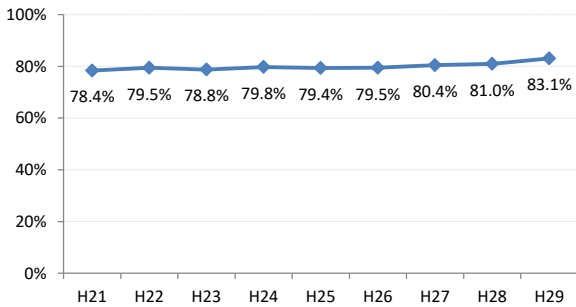

【胃がん】精検受診率の推移

胃	H21	H22	H23	H24	H25	H26	H27	H28	H29
全国	78.4%	79.5%	78.8%	79.8%	79.4%	79.5%	80.4%	81.0%	83.1%
広島県	76.1%	76.2%	79.7%	79.0%	72.1%	75.8%	78.9%	76.8%	82.2%
広島市	76.8%	76.6%	83.5%	76.2%	54.3%	69.3%	78.0%	81.7%	88.9%
呉市	79.6%	86.8%	93.0%	91.3%	90.9%	88.6%	93.3%	84.6%	85.9%
竹原市	100.0%	100.0%	80.0%	80.0%	83.8%	66.7%	89.1%	80.0%	62.5%
三原市	79.5%	92.8%	75.3%	89.1%	88.0%	81.7%	80.6%	95.1%	92.4%
尾道市	71.4%	63.0%	51.8%	74.8%	79.8%	80.2%	85.0%	79.5%	76.2%
福山市	88.3%	87.4%	82.9%	86.2%	87.9%	86.3%	82.0%	83.2%	91.3%
府中市	70.0%	72.4%	93.3%	90.4%	80.0%	75.9%	86.8%	72.0%	71.9%
三次市	80.5%	82.1%	59.4%	59.6%	78.3%	48.6%	38.1%	14.1%	30.8%
庄原市	21.9%	67.3%	73.8%	81.6%	62.5%	75.1%	87.4%	56.8%	69.5%
大竹市	100.0%	78.9%	33.3%	60.0%	84.4%	100.0%	97.6%	81.8%	90.0%
東広島市	71.1%	62.9%	77.0%	85.1%	88.6%	82.4%	85.5%	87.7%	89.2%
廿日市市	81.5%	82.1%	90.8%	85.1%	80.0%	85.2%	86.5%	89.5%	90.7%
安芸高田市	72.5%	62.7%	76.3%	63.4%	57.3%	72.2%	36.4%	63.6%	71.8%
江田島市	90.9%	76.9%	77.4%	97.1%	100.0%	100.0%	95.5%	78.6%	0.0%
府中町	94.1%	77.8%	63.2%	78.8%	66.7%	82.4%	37.2%	40.0%	36.4%
海田町	52.6%	80.9%	78.4%	73.3%	91.9%	77.5%	73.3%	88.9%	0.0%
熊野町	83.3%	81.0%	70.4%	71.1%	65.6%	92.1%	90.5%	91.7%	63.6%
坂町	81.8%	61.1%	40.0%	18.8%	68.8%	75.0%	80.0%	66.7%	80.0%
安芸太田町	75.0%	62.5%	68.4%	96.2%	92.9%	95.7%	58.8%	87.5%	84.6%
北広島町	81.0%	50.0%	65.1%	76.3%	86.1%	63.6%	86.2%	6.7%	53.3%
大崎上島町	100.0%	83.3%	82.1%	89.5%	81.8%	75.0%	88.2%	100.0%	100.0%
世羅町	90.9%	61.1%	43.8%	49.0%	31.5%	76.2%	88.9%	77.3%	63.4%
神石高原町	82.9%	77.8%	72.7%	79.5%	73.5%	90.9%	63.9%	52.6%	80.0%

全国