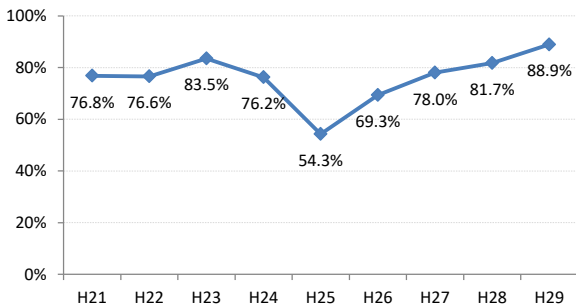

【胃がん】精検受診率の推移

胃	H21	H22	H23	H24	H25	H26	H27	H28	H29
全国	78.4%	79.5%	78.8%	79.8%	79.4%	79.5%	80.4%	81.0%	83.1%
広島県	76.1%	76.2%	79.7%	79.0%	72.1%	75.8%	78.9%	76.8%	82.2%
広島市	76.8%	76.6%	83.5%	76.2%	54.3%	69.3%	78.0%	81.7%	88.9%
呉市	79.6%	86.8%	93.0%	91.3%	90.9%	88.6%	93.3%	84.6%	85.9%
竹原市	100.0%	100.0%	80.0%	80.0%	83.8%	66.7%	89.1%	80.0%	62.5%
三原市	79.5%	92.8%	75.3%	89.1%	88.0%	81.7%	80.6%	95.1%	92.4%
尾道市	71.4%	63.0%	51.8%	74.8%	79.8%	80.2%	85.0%	79.5%	76.2%
福山市	88.3%	87.4%	82.9%	86.2%	87.9%	86.3%	82.0%	83.2%	91.3%
府中市	70.0%	72.4%	93.3%	90.4%	80.0%	75.9%	86.8%	72.0%	71.9%
三次市	80.5%	82.1%	59.4%	59.6%	78.3%	48.6%	38.1%	14.1%	30.8%
庄原市	21.9%	67.3%	73.8%	81.6%	62.5%	75.1%	87.4%	56.8%	69.5%
大竹市	100.0%	78.9%	33.3%	60.0%	84.4%	100.0%	97.6%	81.8%	90.0%
東広島市	71.1%	62.9%	77.0%	85.1%	88.6%	82.4%	85.5%	87.7%	89.2%
廿日市市	81.5%	82.1%	90.8%	85.1%	80.0%	85.2%	86.5%	89.5%	90.7%
安芸高田市	72.5%	62.7%	76.3%	63.4%	57.3%	72.2%	36.4%	63.6%	71.8%
江田島市	90.9%	76.9%	77.4%	97.1%	100.0%	100.0%	95.5%	78.6%	0.0%
府中町	94.1%	77.8%	63.2%	78.8%	66.7%	82.4%	37.2%	40.0%	36.4%
海田町	52.6%	80.9%	78.4%	73.3%	91.9%	77.5%	73.3%	88.9%	0.0%
熊野町	83.3%	81.0%	70.4%	71.1%	65.6%	92.1%	90.5%	91.7%	63.6%
坂町	81.8%	61.1%	40.0%	18.8%	68.8%	75.0%	80.0%	66.7%	80.0%
安芸太田町	75.0%	62.5%	68.4%	96.2%	92.9%	95.7%	58.8%	87.5%	84.6%
北広島町	81.0%	50.0%	65.1%	76.3%	86.1%	63.6%	86.2%	6.7%	53.3%
大崎上島町	100.0%	83.3%	82.1%	89.5%	81.8%	75.0%	88.2%	100.0%	100.0%
世羅町	90.9%	61.1%	43.8%	49.0%	31.5%	76.2%	88.9%	77.3%	63.4%
神石高原町	82.9%	77.8%	72.7%	79.5%	73.5%	90.9%	63.9%	52.6%	80.0%

広島市