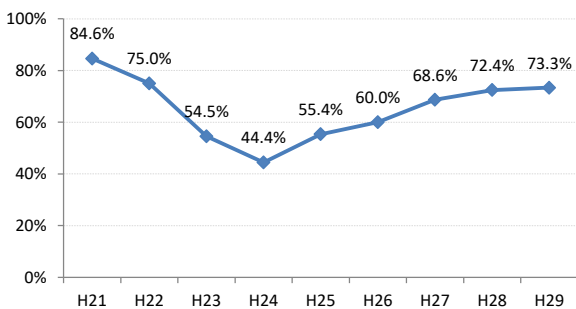

【大腸がん】精検受診率の推移

大腸	H21	H22	H23	H24	H25	H26	H27	H28	H29
全国	63.2%	63.6%	62.8%	64.4%	65.9%	66.9%	68.8%	69.5%	69.7%
広島県	64.9%	64.9%	67.4%	63.4%	59.3%	66.4%	70.4%	69.7%	68.3%
広島市	61.3%	61.7%	70.1%	58.0%	42.6%	61.4%	68.1%	73.9%	69.7%
呉市	77.5%	76.0%	88.1%	90.0%	89.5%	85.7%	85.4%	74.7%	76.1%
竹原市	84.6%	75.0%	54.5%	44.4%	55.4%	60.0%	68.6%	72.4%	73.3%
三原市	83.7%	79.6%	70.1%	73.6%	78.6%	77.0%	82.0%	80.6%	69.7%
尾道市	57.4%	51.7%	47.2%	59.2%	68.9%	64.3%	70.5%	69.3%	74.6%
福山市	74.0%	76.3%	72.9%	73.2%	73.8%	76.2%	75.5%	74.8%	70.4%
府中市	70.0%	70.0%	67.4%	74.3%	72.3%	65.9%	51.3%	39.4%	59.6%
三次市	67.2%	68.0%	47.6%	41.0%	49.7%	39.3%	31.1%	28.9%	40.4%
庄原市	23.4%	46.7%	46.1%	29.3%	19.4%	31.1%	52.7%	49.5%	49.4%
大竹市	18.8%	60.0%	87.1%	42.4%	74.8%	81.3%	79.2%	74.8%	76.8%
東広島市	67.3%	65.2%	69.9%	76.7%	77.7%	74.4%	81.7%	79.2%	74.3%
廿日市市	58.8%	62.1%	59.7%	72.6%	71.5%	70.6%	72.0%	67.3%	70.0%
安芸高田市	44.9%	25.6%	51.9%	56.8%	52.8%	54.2%	63.1%	68.6%	43.3%
江田島市	94.1%	76.0%	78.9%	92.7%	92.9%	85.1%	100.0%	39.1%	53.8%
府中町	93.8%	94.3%	84.9%	82.8%	68.1%	72.2%	56.9%	61.2%	55.2%
海田町	66.7%	70.8%	65.9%	80.8%	87.2%	80.6%	83.8%	72.4%	61.6%
熊野町	79.0%	74.1%	72.6%	76.7%	69.4%	73.4%	86.1%	88.7%	81.0%
坂町	60.0%	30.0%	72.7%	24.0%	65.4%	66.7%	46.3%	65.2%	63.2%
安芸太田町	70.4%	76.2%	52.4%	59.5%	59.5%	80.0%	33.3%	28.2%	20.8%
北広島町	66.7%	38.6%	49.1%	61.7%	66.7%	76.7%	84.4%	19.3%	63.8%
大崎上島町	92.3%	87.1%	71.4%	90.5%	81.5%	77.8%	72.7%	71.4%	93.8%
世羅町	81.5%	65.8%	28.2%	37.5%	43.3%	67.0%	63.2%	72.2%	63.4%
神石高原町	66.0%	71.7%	73.0%	67.4%	82.6%	76.5%	69.4%	68.2%	55.6%

竹原市