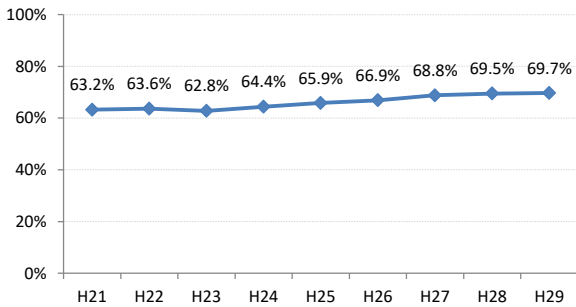

【大腸がん】精検受診率の推移

大腸	H21	H22	H23	H24	H25	H26	H27	H28	H29
全国	63.2%	63.6%	62.8%	64.4%	65.9%	66.9%	68.8%	69.5%	69.7%
広島県	64.9%	64.9%	67.4%	63.4%	59.3%	66.4%	70.4%	69.7%	68.3%
広島市	61.3%	61.7%	70.1%	58.0%	42.6%	61.4%	68.1%	73.9%	69.7%
呉市	77.5%	76.0%	88.1%	90.0%	89.5%	85.7%	85.4%	74.7%	76.1%
竹原市	84.6%	75.0%	54.5%	44.4%	55.4%	60.0%	68.6%	72.4%	73.3%
三原市	83.7%	79.6%	70.1%	73.6%	78.6%	77.0%	82.0%	80.6%	69.7%
尾道市	57.4%	51.7%	47.2%	59.2%	68.9%	64.3%	70.5%	69.3%	74.6%
福山市	74.0%	76.3%	72.9%	73.2%	73.8%	76.2%	75.5%	74.8%	70.4%
府中市	70.0%	70.0%	67.4%	74.3%	72.3%	65.9%	51.3%	39.4%	59.6%
三次市	67.2%	68.0%	47.6%	41.0%	49.7%	39.3%	31.1%	28.9%	40.4%
庄原市	23.4%	46.7%	46.1%	29.3%	19.4%	31.1%	52.7%	49.5%	49.4%
大竹市	18.8%	60.0%	87.1%	42.4%	74.8%	81.3%	79.2%	74.8%	76.8%
東広島市	67.3%	65.2%	69.9%	76.7%	77.7%	74.4%	81.7%	79.2%	74.3%
廿日市市	58.8%	62.1%	59.7%	72.6%	71.5%	70.6%	72.0%	67.3%	70.0%
安芸高田市	44.9%	25.6%	51.9%	56.8%	52.8%	54.2%	63.1%	68.6%	43.3%
江田島市	94.1%	76.0%	78.9%	92.7%	92.9%	85.1%	100.0%	39.1%	53.8%
府中町	93.8%	94.3%	84.9%	82.8%	68.1%	72.2%	56.9%	61.2%	55.2%
海田町	66.7%	70.8%	65.9%	80.8%	87.2%	80.6%	83.8%	72.4%	61.6%
熊野町	79.0%	74.1%	72.6%	76.7%	69.4%	73.4%	86.1%	88.7%	81.0%
坂町	60.0%	30.0%	72.7%	24.0%	65.4%	66.7%	46.3%	65.2%	63.2%
安芸太田町	70.4%	76.2%	52.4%	59.5%	59.5%	80.0%	33.3%	28.2%	20.8%
北広島町	66.7%	38.6%	49.1%	61.7%	66.7%	76.7%	84.4%	19.3%	63.8%
大崎上島町	92.3%	87.1%	71.4%	90.5%	81.5%	77.8%	72.7%	71.4%	93.8%
世羅町	81.5%	65.8%	28.2%	37.5%	43.3%	67.0%	63.2%	72.2%	63.4%
神石高原町	66.0%	71.7%	73.0%	67.4%	82.6%	76.5%	69.4%	68.2%	55.6%

全国