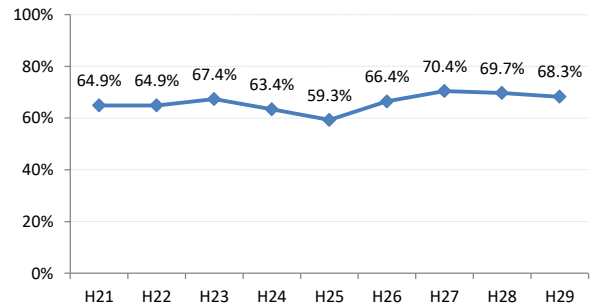

【大腸がん】精検受診率の推移

大腸	H21	H22	H23	H24	H25	H26	H27	H28	H29
全国	63.2%	63.6%	62.8%	64.4%	65.9%	66.9%	68.8%	69.5%	69.7%
広島県	64.9%	64.9%	67.4%	63.4%	59.3%	66.4%	70.4%	69.7%	68.3%
広島市	61.3%	61.7%	70.1%	58.0%	42.6%	61.4%	68.1%	73.9%	69.7%
呉市	77.5%	76.0%	88.1%	90.0%	89.5%	85.7%	85.4%	74.7%	76.1%
竹原市	84.6%	75.0%	54.5%	44.4%	55.4%	60.0%	68.6%	72.4%	73.3%
三原市	83.7%	79.6%	70.1%	73.6%	78.6%	77.0%	82.0%	80.6%	69.7%
尾道市	57.4%	51.7%	47.2%	59.2%	68.9%	64.3%	70.5%	69.3%	74.6%
福山市	74.0%	76.3%	72.9%	73.2%	73.8%	76.2%	75.5%	74.8%	70.4%
府中市	70.0%	70.0%	67.4%	74.3%	72.3%	65.9%	51.3%	39.4%	59.6%
三次市	67.2%	68.0%	47.6%	41.0%	49.7%	39.3%	31.1%	28.9%	40.4%
庄原市	23.4%	46.7%	46.1%	29.3%	19.4%	31.1%	52.7%	49.5%	49.4%
大竹市	18.8%	60.0%	87.1%	42.4%	74.8%	81.3%	79.2%	74.8%	76.8%
東広島市	67.3%	65.2%	69.9%	76.7%	77.7%	74.4%	81.7%	79.2%	74.3%
廿日市市	58.8%	62.1%	59.7%	72.6%	71.5%	70.6%	72.0%	67.3%	70.0%
安芸高田市	44.9%	25.6%	51.9%	56.8%	52.8%	54.2%	63.1%	68.6%	43.3%
江田島市	94.1%	76.0%	78.9%	92.7%	92.9%	85.1%	100.0%	39.1%	53.8%
府中町	93.8%	94.3%	84.9%	82.8%	68.1%	72.2%	56.9%	61.2%	55.2%
海田町	66.7%	70.8%	65.9%	80.8%	87.2%	80.6%	83.8%	72.4%	61.6%
熊野町	79.0%	74.1%	72.6%	76.7%	69.4%	73.4%	86.1%	88.7%	81.0%
坂町	60.0%	30.0%	72.7%	24.0%	65.4%	66.7%	46.3%	65.2%	63.2%
安芸太田町	70.4%	76.2%	52.4%	59.5%	59.5%	80.0%	33.3%	28.2%	20.8%
北広島町	66.7%	38.6%	49.1%	61.7%	66.7%	76.7%	84.4%	19.3%	63.8%
大崎上島町	92.3%	87.1%	71.4%	90.5%	81.5%	77.8%	72.7%	71.4%	93.8%
世羅町	81.5%	65.8%	28.2%	37.5%	43.3%	67.0%	63.2%	72.2%	63.4%
神石高原町	66.0%	71.7%	73.0%	67.4%	82.6%	76.5%	69.4%	68.2%	55.6%

広島県