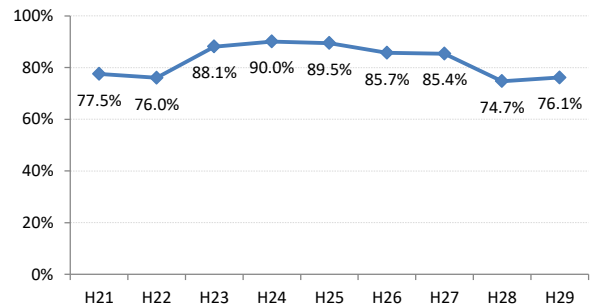

【大腸がん】精検受診率の推移

大腸	H21	H22	H23	H24	H25	H26	H27	H28	H29
全国	63.2%	63.6%	62.8%	64.4%	65.9%	66.9%	68.8%	69.5%	69.7%
広島県	64.9%	64.9%	67.4%	63.4%	59.3%	66.4%	70.4%	69.7%	68.3%
広島市	61.3%	61.7%	70.1%	58.0%	42.6%	61.4%	68.1%	73.9%	69.7%
呉市	77.5%	76.0%	88.1%	90.0%	89.5%	85.7%	85.4%	74.7%	76.1%
竹原市	84.6%	75.0%	54.5%	44.4%	55.4%	60.0%	68.6%	72.4%	73.3%
三原市	83.7%	79.6%	70.1%	73.6%	78.6%	77.0%	82.0%	80.6%	69.7%
尾道市	57.4%	51.7%	47.2%	59.2%	68.9%	64.3%	70.5%	69.3%	74.6%
福山市	74.0%	76.3%	72.9%	73.2%	73.8%	76.2%	75.5%	74.8%	70.4%
府中市	70.0%	70.0%	67.4%	74.3%	72.3%	65.9%	51.3%	39.4%	59.6%
三次市	67.2%	68.0%	47.6%	41.0%	49.7%	39.3%	31.1%	28.9%	40.4%
庄原市	23.4%	46.7%	46.1%	29.3%	19.4%	31.1%	52.7%	49.5%	49.4%
大竹市	18.8%	60.0%	87.1%	42.4%	74.8%	81.3%	79.2%	74.8%	76.8%
東広島市	67.3%	65.2%	69.9%	76.7%	77.7%	74.4%	81.7%	79.2%	74.3%
廿日市市	58.8%	62.1%	59.7%	72.6%	71.5%	70.6%	72.0%	67.3%	70.0%
安芸高田市	44.9%	25.6%	51.9%	56.8%	52.8%	54.2%	63.1%	68.6%	43.3%
江田島市	94.1%	76.0%	78.9%	92.7%	92.9%	85.1%	100.0%	39.1%	53.8%
府中町	93.8%	94.3%	84.9%	82.8%	68.1%	72.2%	56.9%	61.2%	55.2%
海田町	66.7%	70.8%	65.9%	80.8%	87.2%	80.6%	83.8%	72.4%	61.6%
熊野町	79.0%	74.1%	72.6%	76.7%	69.4%	73.4%	86.1%	88.7%	81.0%
坂町	60.0%	30.0%	72.7%	24.0%	65.4%	66.7%	46.3%	65.2%	63.2%
安芸太田町	70.4%	76.2%	52.4%	59.5%	59.5%	80.0%	33.3%	28.2%	20.8%
北広島町	66.7%	38.6%	49.1%	61.7%	66.7%	76.7%	84.4%	19.3%	63.8%
大崎上島町	92.3%	87.1%	71.4%	90.5%	81.5%	77.8%	72.7%	71.4%	93.8%
世羅町	81.5%	65.8%	28.2%	37.5%	43.3%	67.0%	63.2%	72.2%	63.4%
神石高原町	66.0%	71.7%	73.0%	67.4%	82.6%	76.5%	69.4%	68.2%	55.6%

呉市