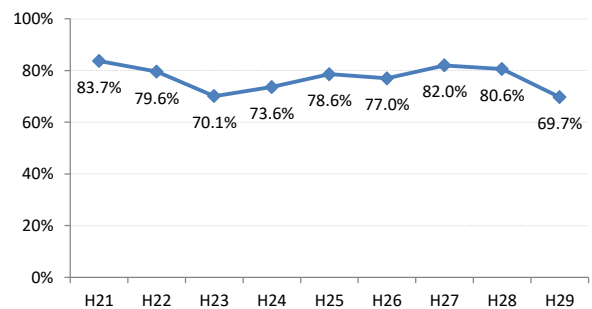

【大腸がん】精検受診率の推移

大腸	H21	H22	H23	H24	H25	H26	H27	H28	H29
全国	63.2%	63.6%	62.8%	64.4%	65.9%	66.9%	68.8%	69.5%	69.7%
広島県	64.9%	64.9%	67.4%	63.4%	59.3%	66.4%	70.4%	69.7%	68.3%
広島市	61.3%	61.7%	70.1%	58.0%	42.6%	61.4%	68.1%	73.9%	69.7%
呉市	77.5%	76.0%	88.1%	90.0%	89.5%	85.7%	85.4%	74.7%	76.1%
竹原市	84.6%	75.0%	54.5%	44.4%	55.4%	60.0%	68.6%	72.4%	73.3%
三原市	83.7%	79.6%	70.1%	73.6%	78.6%	77.0%	82.0%	80.6%	69.7%
尾道市	57.4%	51.7%	47.2%	59.2%	68.9%	64.3%	70.5%	69.3%	74.6%
福山市	74.0%	76.3%	72.9%	73.2%	73.8%	76.2%	75.5%	74.8%	70.4%
府中市	70.0%	70.0%	67.4%	74.3%	72.3%	65.9%	51.3%	39.4%	59.6%
三次市	67.2%	68.0%	47.6%	41.0%	49.7%	39.3%	31.1%	28.9%	40.4%
庄原市	23.4%	46.7%	46.1%	29.3%	19.4%	31.1%	52.7%	49.5%	49.4%
大竹市	18.8%	60.0%	87.1%	42.4%	74.8%	81.3%	79.2%	74.8%	76.8%
東広島市	67.3%	65.2%	69.9%	76.7%	77.7%	74.4%	81.7%	79.2%	74.3%
廿日市市	58.8%	62.1%	59.7%	72.6%	71.5%	70.6%	72.0%	67.3%	70.0%
安芸高田市	44.9%	25.6%	51.9%	56.8%	52.8%	54.2%	63.1%	68.6%	43.3%
江田島市	94.1%	76.0%	78.9%	92.7%	92.9%	85.1%	100.0%	39.1%	53.8%
府中町	93.8%	94.3%	84.9%	82.8%	68.1%	72.2%	56.9%	61.2%	55.2%
海田町	66.7%	70.8%	65.9%	80.8%	87.2%	80.6%	83.8%	72.4%	61.6%
熊野町	79.0%	74.1%	72.6%	76.7%	69.4%	73.4%	86.1%	88.7%	81.0%
坂町	60.0%	30.0%	72.7%	24.0%	65.4%	66.7%	46.3%	65.2%	63.2%
安芸太田町	70.4%	76.2%	52.4%	59.5%	59.5%	80.0%	33.3%	28.2%	20.8%
北広島町	66.7%	38.6%	49.1%	61.7%	66.7%	76.7%	84.4%	19.3%	63.8%
大崎上島町	92.3%	87.1%	71.4%	90.5%	81.5%	77.8%	72.7%	71.4%	93.8%
世羅町	81.5%	65.8%	28.2%	37.5%	43.3%	67.0%	63.2%	72.2%	63.4%
神石高原町	66.0%	71.7%	73.0%	67.4%	82.6%	76.5%	69.4%	68.2%	55.6%

三原市