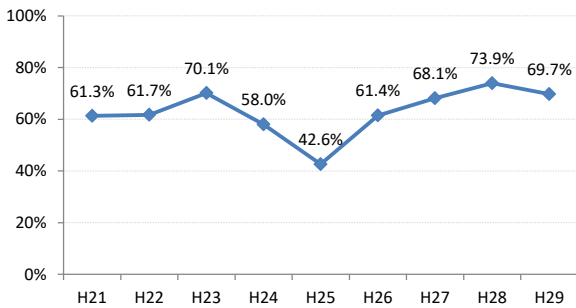

【大腸がん】精検受診率の推移

大腸	H21	H22	H23	H24	H25	H26	H27	H28	H29
全国	63.2%	63.6%	62.8%	64.4%	65.9%	66.9%	68.8%	69.5%	69.7%
広島県	64.9%	64.9%	67.4%	63.4%	59.3%	66.4%	70.4%	69.7%	68.3%
広島市	61.3%	61.7%	70.1%	58.0%	42.6%	61.4%	68.1%	73.9%	69.7%
呉市	77.5%	76.0%	88.1%	90.0%	89.5%	85.7%	85.4%	74.7%	76.1%
竹原市	84.6%	75.0%	54.5%	44.4%	55.4%	60.0%	68.6%	72.4%	73.3%
三原市	83.7%	79.6%	70.1%	73.6%	78.6%	77.0%	82.0%	80.6%	69.7%
尾道市	57.4%	51.7%	47.2%	59.2%	68.9%	64.3%	70.5%	69.3%	74.6%
福山市	74.0%	76.3%	72.9%	73.2%	73.8%	76.2%	75.5%	74.8%	70.4%
府中市	70.0%	70.0%	67.4%	74.3%	72.3%	65.9%	51.3%	39.4%	59.6%
三次市	67.2%	68.0%	47.6%	41.0%	49.7%	39.3%	31.1%	28.9%	40.4%
庄原市	23.4%	46.7%	46.1%	29.3%	19.4%	31.1%	52.7%	49.5%	49.4%
大竹市	18.8%	60.0%	87.1%	42.4%	74.8%	81.3%	79.2%	74.8%	76.8%
東広島市	67.3%	65.2%	69.9%	76.7%	77.7%	74.4%	81.7%	79.2%	74.3%
廿日市市	58.8%	62.1%	59.7%	72.6%	71.5%	70.6%	72.0%	67.3%	70.0%
安芸高田市	44.9%	25.6%	51.9%	56.8%	52.8%	54.2%	63.1%	68.6%	43.3%
江田島市	94.1%	76.0%	78.9%	92.7%	92.9%	85.1%	100.0%	39.1%	53.8%
府中町	93.8%	94.3%	84.9%	82.8%	68.1%	72.2%	56.9%	61.2%	55.2%
海田町	66.7%	70.8%	65.9%	80.8%	87.2%	80.6%	83.8%	72.4%	61.6%
熊野町	79.0%	74.1%	72.6%	76.7%	69.4%	73.4%	86.1%	88.7%	81.0%
坂町	60.0%	30.0%	72.7%	24.0%	65.4%	66.7%	46.3%	65.2%	63.2%
安芸太田町	70.4%	76.2%	52.4%	59.5%	59.5%	80.0%	33.3%	28.2%	20.8%
北広島町	66.7%	38.6%	49.1%	61.7%	66.7%	76.7%	84.4%	19.3%	63.8%
大崎上島町	92.3%	87.1%	71.4%	90.5%	81.5%	77.8%	72.7%	71.4%	93.8%
世羅町	81.5%	65.8%	28.2%	37.5%	43.3%	67.0%	63.2%	72.2%	63.4%
神石高原町	66.0%	71.7%	73.0%	67.4%	82.6%	76.5%	69.4%	68.2%	55.6%

広島市