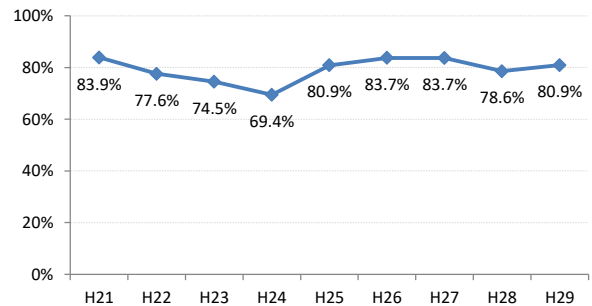

【子宮頸がん】精検受診率の推移

子宮	H21	H22	H23	H24	H25	H26	H27	H28	H29
全国	64.2%	66.3%	67.8%	69.6%	70.4%	72.4%	74.3%	75.4%	75.1%
広島県	57.6%	54.5%	69.0%	70.6%	66.1%	72.5%	72.3%	74.4%	73.1%
広島市	41.9%	36.9%	58.4%	52.8%	38.6%	58.4%	65.0%	70.5%	74.4%
呉市	78.2%	80.3%	89.7%	88.3%	89.1%	87.3%	76.4%	78.9%	69.8%
竹原市	100.0%	71.4%	90.9%	66.7%	90.9%	83.3%	100.0%	85.7%	82.4%
三原市	83.9%	77.6%	74.5%	69.4%	80.9%	83.7%	83.7%	78.6%	80.9%
尾道市	23.5%	17.1%	35.5%	53.7%	65.8%	50.0%	63.4%	67.1%	63.5%
福山市	92.1%	83.3%	87.3%	91.9%	92.7%	93.9%	92.3%	93.4%	89.2%
府中市	33.3%	18.8%	80.0%	83.3%	85.7%	50.0%	0.0%	45.5%	35.7%
三次市	83.3%	37.5%	66.7%	37.9%	76.5%	50.0%	77.8%	43.8%	50.0%
庄原市	46.7%	61.5%	69.2%	60.0%	33.3%	76.0%	77.3%	80.6%	72.0%
大竹市	0.0%	43.8%	15.4%	42.1%	50.0%	73.9%	72.2%	57.1%	72.7%
東広島市	47.7%	52.8%	67.9%	90.1%	86.5%	89.8%	90.8%	83.5%	75.4%
廿日市市	42.0%	89.0%	54.9%	82.1%	79.7%	33.3%	34.0%	42.2%	54.3%
安芸高田市	88.9%	23.1%	85.7%	90.9%	85.7%	73.3%	87.5%	84.6%	28.6%
江田島市	75.0%	100.0%	85.7%	85.7%	100.0%	100.0%	100.0%	16.7%	66.7%
府中町	52.5%	53.3%	81.6%	88.5%	65.6%	66.7%	29.6%	40.9%	40.0%
海田町	87.5%	67.6%	61.4%	67.7%	37.2%	71.1%	84.6%	75.0%	39.3%
熊野町	56.3%	61.5%	63.2%	47.4%	80.0%	84.6%	81.3%	72.2%	36.4%
坂町	0.0%	0.0%	71.4%	0.0%	75.0%	77.8%	42.9%	83.3%	57.1%
安芸太田町	50.0%		33.3%	66.7%	100.0%	100.0%	100.0%	100.0%	
北広島町	0.0%	6.7%	45.5%	45.5%	69.2%	88.9%	100.0%	28.6%	42.9%
大崎上島町	100.0%	100.0%	50.0%	100.0%	100.0%	100.0%	80.0%	100.0%	100.0%
世羅町	50.0%	50.0%	55.6%	63.6%	62.5%	80.0%	100.0%	85.7%	90.0%
神石高原町	100.0%	85.7%	50.0%	0.0%	80.0%	76.9%	71.4%	100.0%	75.0%

三原市