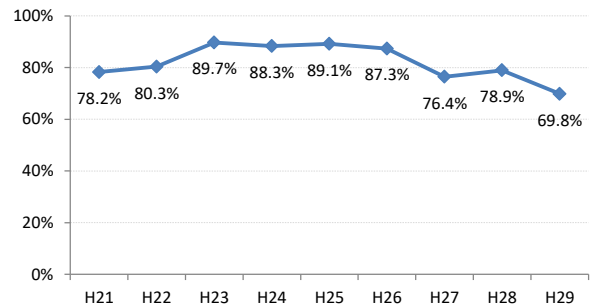

【子宮頸がん】精検受診率の推移

子宮	H21	H22	H23	H24	H25	H26	H27	H28	H29
全国	64.2%	66.3%	67.8%	69.6%	70.4%	72.4%	74.3%	75.4%	75.1%
広島県	57.6%	54.5%	69.0%	70.6%	66.1%	72.5%	72.3%	74.4%	73.1%
広島市	41.9%	36.9%	58.4%	52.8%	38.6%	58.4%	65.0%	70.5%	74.4%
呉市	78.2%	80.3%	89.7%	88.3%	89.1%	87.3%	76.4%	78.9%	69.8%
竹原市	100.0%	71.4%	90.9%	66.7%	90.9%	83.3%	100.0%	85.7%	82.4%
三原市	83.9%	77.6%	74.5%	69.4%	80.9%	83.7%	83.7%	78.6%	80.9%
尾道市	23.5%	17.1%	35.5%	53.7%	65.8%	50.0%	63.4%	67.1%	63.5%
福山市	92.1%	83.3%	87.3%	91.9%	92.7%	93.9%	92.3%	93.4%	89.2%
府中市	33.3%	18.8%	80.0%	83.3%	85.7%	50.0%	0.0%	45.5%	35.7%
三次市	83.3%	37.5%	66.7%	37.9%	76.5%	50.0%	77.8%	43.8%	50.0%
庄原市	46.7%	61.5%	69.2%	60.0%	33.3%	76.0%	77.3%	80.6%	72.0%
大竹市	0.0%	43.8%	15.4%	42.1%	50.0%	73.9%	72.2%	57.1%	72.7%
東広島市	47.7%	52.8%	67.9%	90.1%	86.5%	89.8%	90.8%	83.5%	75.4%
廿日市市	42.0%	89.0%	54.9%	82.1%	79.7%	33.3%	34.0%	42.2%	54.3%
安芸高田市	88.9%	23.1%	85.7%	90.9%	85.7%	73.3%	87.5%	84.6%	28.6%
江田島市	75.0%	100.0%	85.7%	85.7%	100.0%	100.0%	100.0%	16.7%	66.7%
府中町	52.5%	53.3%	81.6%	88.5%	65.6%	66.7%	29.6%	40.9%	40.0%
海田町	87.5%	67.6%	61.4%	67.7%	37.2%	71.1%	84.6%	75.0%	39.3%
熊野町	56.3%	61.5%	63.2%	47.4%	80.0%	84.6%	81.3%	72.2%	36.4%
坂町	0.0%	0.0%	71.4%	0.0%	75.0%	77.8%	42.9%	83.3%	57.1%
安芸太田町	50.0%		33.3%	66.7%	100.0%	100.0%	100.0%	100.0%	
北広島町	0.0%	6.7%	45.5%	45.5%	69.2%	88.9%	100.0%	28.6%	42.9%
大崎上島町	100.0%	100.0%	50.0%	100.0%	100.0%	100.0%	80.0%	100.0%	100.0%
世羅町	50.0%	50.0%	55.6%	63.6%	62.5%	80.0%	100.0%	85.7%	90.0%
神石高原町	100.0%	85.7%	50.0%	0.0%	80.0%	76.9%	71.4%	100.0%	75.0%

呉市