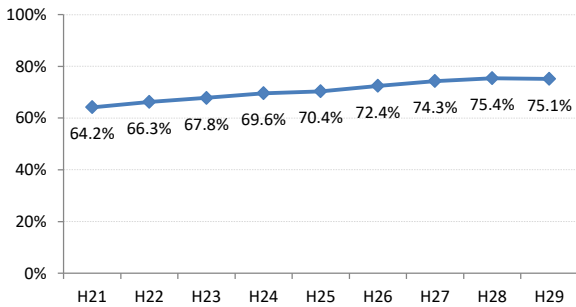

【子宮頸がん】精検受診率の推移

子宮	H21	H22	H23	H24	H25	H26	H27	H28	H29
全国	64.2%	66.3%	67.8%	69.6%	70.4%	72.4%	74.3%	75.4%	75.1%
広島県	57.6%	54.5%	69.0%	70.6%	66.1%	72.5%	72.3%	74.4%	73.1%
広島市	41.9%	36.9%	58.4%	52.8%	38.6%	58.4%	65.0%	70.5%	74.4%
呉市	78.2%	80.3%	89.7%	88.3%	89.1%	87.3%	76.4%	78.9%	69.8%
竹原市	100.0%	71.4%	90.9%	66.7%	90.9%	83.3%	100.0%	85.7%	82.4%
三原市	83.9%	77.6%	74.5%	69.4%	80.9%	83.7%	83.7%	78.6%	80.9%
尾道市	23.5%	17.1%	35.5%	53.7%	65.8%	50.0%	63.4%	67.1%	63.5%
福山市	92.1%	83.3%	87.3%	91.9%	92.7%	93.9%	92.3%	93.4%	89.2%
府中市	33.3%	18.8%	80.0%	83.3%	85.7%	50.0%	0.0%	45.5%	35.7%
三次市	83.3%	37.5%	66.7%	37.9%	76.5%	50.0%	77.8%	43.8%	50.0%
庄原市	46.7%	61.5%	69.2%	60.0%	33.3%	76.0%	77.3%	80.6%	72.0%
大竹市	0.0%	43.8%	15.4%	42.1%	50.0%	73.9%	72.2%	57.1%	72.7%
東広島市	47.7%	52.8%	67.9%	90.1%	86.5%	89.8%	90.8%	83.5%	75.4%
廿日市市	42.0%	89.0%	54.9%	82.1%	79.7%	33.3%	34.0%	42.2%	54.3%
安芸高田市	88.9%	23.1%	85.7%	90.9%	85.7%	73.3%	87.5%	84.6%	28.6%
江田島市	75.0%	100.0%	85.7%	85.7%	100.0%	100.0%	100.0%	16.7%	66.7%
府中町	52.5%	53.3%	81.6%	88.5%	65.6%	66.7%	29.6%	40.9%	40.0%
海田町	87.5%	67.6%	61.4%	67.7%	37.2%	71.1%	84.6%	75.0%	39.3%
熊野町	56.3%	61.5%	63.2%	47.4%	80.0%	84.6%	81.3%	72.2%	36.4%
坂町	0.0%	0.0%	71.4%	0.0%	75.0%	77.8%	42.9%	83.3%	57.1%
安芸太田町	50.0%		33.3%	66.7%	100.0%	100.0%	100.0%	100.0%	
北広島町	0.0%	6.7%	45.5%	45.5%	69.2%	88.9%	100.0%	28.6%	42.9%
大崎上島町	100.0%	100.0%	50.0%	100.0%	100.0%	100.0%	80.0%	100.0%	100.0%
世羅町	50.0%	50.0%	55.6%	63.6%	62.5%	80.0%	100.0%	85.7%	90.0%
神石高原町	100.0%	85.7%	50.0%	0.0%	80.0%	76.9%	71.4%	100.0%	75.0%

全国