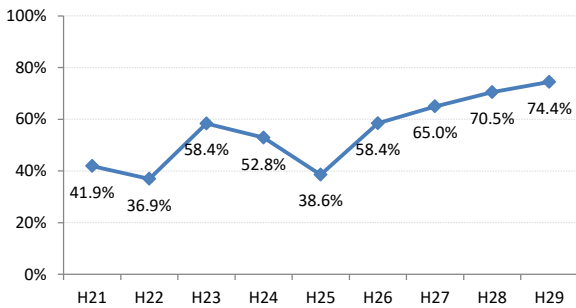

【子宮頸がん】精検受診率の推移

子宮	H21	H22	H23	H24	H25	H26	H27	H28	H29
全国	64.2%	66.3%	67.8%	69.6%	70.4%	72.4%	74.3%	75.4%	75.1%
広島県	57.6%	54.5%	69.0%	70.6%	66.1%	72.5%	72.3%	74.4%	73.1%
広島市	41.9%	36.9%	58.4%	52.8%	38.6%	58.4%	65.0%	70.5%	74.4%
呉市	78.2%	80.3%	89.7%	88.3%	89.1%	87.3%	76.4%	78.9%	69.8%
竹原市	100.0%	71.4%	90.9%	66.7%	90.9%	83.3%	100.0%	85.7%	82.4%
三原市	83.9%	77.6%	74.5%	69.4%	80.9%	83.7%	83.7%	78.6%	80.9%
尾道市	23.5%	17.1%	35.5%	53.7%	65.8%	50.0%	63.4%	67.1%	63.5%
福山市	92.1%	83.3%	87.3%	91.9%	92.7%	93.9%	92.3%	93.4%	89.2%
府中市	33.3%	18.8%	80.0%	83.3%	85.7%	50.0%	0.0%	45.5%	35.7%
三次市	83.3%	37.5%	66.7%	37.9%	76.5%	50.0%	77.8%	43.8%	50.0%
庄原市	46.7%	61.5%	69.2%	60.0%	33.3%	76.0%	77.3%	80.6%	72.0%
大竹市	0.0%	43.8%	15.4%	42.1%	50.0%	73.9%	72.2%	57.1%	72.7%
東広島市	47.7%	52.8%	67.9%	90.1%	86.5%	89.8%	90.8%	83.5%	75.4%
廿日市市	42.0%	89.0%	54.9%	82.1%	79.7%	33.3%	34.0%	42.2%	54.3%
安芸高田市	88.9%	23.1%	85.7%	90.9%	85.7%	73.3%	87.5%	84.6%	28.6%
江田島市	75.0%	100.0%	85.7%	85.7%	100.0%	100.0%	100.0%	16.7%	66.7%
府中町	52.5%	53.3%	81.6%	88.5%	65.6%	66.7%	29.6%	40.9%	40.0%
海田町	87.5%	67.6%	61.4%	67.7%	37.2%	71.1%	84.6%	75.0%	39.3%
熊野町	56.3%	61.5%	63.2%	47.4%	80.0%	84.6%	81.3%	72.2%	36.4%
坂町	0.0%	0.0%	71.4%	0.0%	75.0%	77.8%	42.9%	83.3%	57.1%
安芸太田町	50.0%		33.3%	66.7%	100.0%	100.0%	100.0%	100.0%	
北広島町	0.0%	6.7%	45.5%	45.5%	69.2%	88.9%	100.0%	28.6%	42.9%
大崎上島町	100.0%	100.0%	50.0%	100.0%	100.0%	100.0%	80.0%	100.0%	100.0%
世羅町	50.0%	50.0%	55.6%	63.6%	62.5%	80.0%	100.0%	85.7%	90.0%
神石高原町	100.0%	85.7%	50.0%	0.0%	80.0%	76.9%	71.4%	100.0%	75.0%

広島市