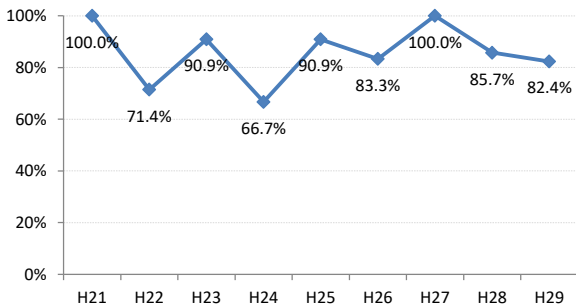

【子宮頸がん】精検受診率の推移

子宮	H21	H22	H23	H24	H25	H26	H27	H28	H29
全国	64.2%	66.3%	67.8%	69.6%	70.4%	72.4%	74.3%	75.4%	75.1%
広島県	57.6%	54.5%	69.0%	70.6%	66.1%	72.5%	72.3%	74.4%	73.1%
広島市	41.9%	36.9%	58.4%	52.8%	38.6%	58.4%	65.0%	70.5%	74.4%
呉市	78.2%	80.3%	89.7%	88.3%	89.1%	87.3%	76.4%	78.9%	69.8%
竹原市	100.0%	71.4%	90.9%	66.7%	90.9%	83.3%	100.0%	85.7%	82.4%
三原市	83.9%	77.6%	74.5%	69.4%	80.9%	83.7%	83.7%	78.6%	80.9%
尾道市	23.5%	17.1%	35.5%	53.7%	65.8%	50.0%	63.4%	67.1%	63.5%
福山市	92.1%	83.3%	87.3%	91.9%	92.7%	93.9%	92.3%	93.4%	89.2%
府中市	33.3%	18.8%	80.0%	83.3%	85.7%	50.0%	0.0%	45.5%	35.7%
三次市	83.3%	37.5%	66.7%	37.9%	76.5%	50.0%	77.8%	43.8%	50.0%
庄原市	46.7%	61.5%	69.2%	60.0%	33.3%	76.0%	77.3%	80.6%	72.0%
大竹市	0.0%	43.8%	15.4%	42.1%	50.0%	73.9%	72.2%	57.1%	72.7%
東広島市	47.7%	52.8%	67.9%	90.1%	86.5%	89.8%	90.8%	83.5%	75.4%
廿日市市	42.0%	89.0%	54.9%	82.1%	79.7%	33.3%	34.0%	42.2%	54.3%
安芸高田市	88.9%	23.1%	85.7%	90.9%	85.7%	73.3%	87.5%	84.6%	28.6%
江田島市	75.0%	100.0%	85.7%	85.7%	100.0%	100.0%	100.0%	16.7%	66.7%
府中町	52.5%	53.3%	81.6%	88.5%	65.6%	66.7%	29.6%	40.9%	40.0%
海田町	87.5%	67.6%	61.4%	67.7%	37.2%	71.1%	84.6%	75.0%	39.3%
熊野町	56.3%	61.5%	63.2%	47.4%	80.0%	84.6%	81.3%	72.2%	36.4%
坂町	0.0%	0.0%	71.4%	0.0%	75.0%	77.8%	42.9%	83.3%	57.1%
安芸太田町	50.0%		33.3%	66.7%	100.0%	100.0%	100.0%	100.0%	
北広島町	0.0%	6.7%	45.5%	45.5%	69.2%	88.9%	100.0%	28.6%	42.9%
大崎上島町	100.0%	100.0%	50.0%	100.0%	100.0%	100.0%	80.0%	100.0%	100.0%
世羅町	50.0%	50.0%	55.6%	63.6%	62.5%	80.0%	100.0%	85.7%	90.0%
神石高原町	100.0%	85.7%	50.0%	0.0%	80.0%	76.9%	71.4%	100.0%	75.0%

竹原市