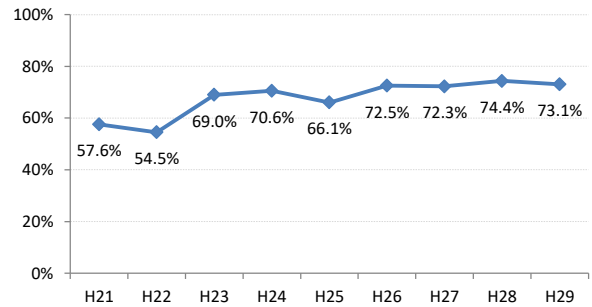

【子宮頸がん】精検受診率の推移

子宮	H21	H22	H23	H24	H25	H26	H27	H28	H29
全国	64.2%	66.3%	67.8%	69.6%	70.4%	72.4%	74.3%	75.4%	75.1%
広島県	57.6%	54.5%	69.0%	70.6%	66.1%	72.5%	72.3%	74.4%	73.1%
広島市	41.9%	36.9%	58.4%	52.8%	38.6%	58.4%	65.0%	70.5%	74.4%
呉市	78.2%	80.3%	89.7%	88.3%	89.1%	87.3%	76.4%	78.9%	69.8%
竹原市	100.0%	71.4%	90.9%	66.7%	90.9%	83.3%	100.0%	85.7%	82.4%
三原市	83.9%	77.6%	74.5%	69.4%	80.9%	83.7%	83.7%	78.6%	80.9%
尾道市	23.5%	17.1%	35.5%	53.7%	65.8%	50.0%	63.4%	67.1%	63.5%
福山市	92.1%	83.3%	87.3%	91.9%	92.7%	93.9%	92.3%	93.4%	89.2%
府中市	33.3%	18.8%	80.0%	83.3%	85.7%	50.0%	0.0%	45.5%	35.7%
三次市	83.3%	37.5%	66.7%	37.9%	76.5%	50.0%	77.8%	43.8%	50.0%
庄原市	46.7%	61.5%	69.2%	60.0%	33.3%	76.0%	77.3%	80.6%	72.0%
大竹市	0.0%	43.8%	15.4%	42.1%	50.0%	73.9%	72.2%	57.1%	72.7%
東広島市	47.7%	52.8%	67.9%	90.1%	86.5%	89.8%	90.8%	83.5%	75.4%
廿日市市	42.0%	89.0%	54.9%	82.1%	79.7%	33.3%	34.0%	42.2%	54.3%
安芸高田市	88.9%	23.1%	85.7%	90.9%	85.7%	73.3%	87.5%	84.6%	28.6%
江田島市	75.0%	100.0%	85.7%	85.7%	100.0%	100.0%	100.0%	16.7%	66.7%
府中町	52.5%	53.3%	81.6%	88.5%	65.6%	66.7%	29.6%	40.9%	40.0%
海田町	87.5%	67.6%	61.4%	67.7%	37.2%	71.1%	84.6%	75.0%	39.3%
熊野町	56.3%	61.5%	63.2%	47.4%	80.0%	84.6%	81.3%	72.2%	36.4%
坂町	0.0%	0.0%	71.4%	0.0%	75.0%	77.8%	42.9%	83.3%	57.1%
安芸太田町	50.0%		33.3%	66.7%	100.0%	100.0%	100.0%	100.0%	
北広島町	0.0%	6.7%	45.5%	45.5%	69.2%	88.9%	100.0%	28.6%	42.9%
大崎上島町	100.0%	100.0%	50.0%	100.0%	100.0%	100.0%	80.0%	100.0%	100.0%
世羅町	50.0%	50.0%	55.6%	63.6%	62.5%	80.0%	100.0%	85.7%	90.0%
神石高原町	100.0%	85.7%	50.0%	0.0%	80.0%	76.9%	71.4%	100.0%	75.0%

広島県