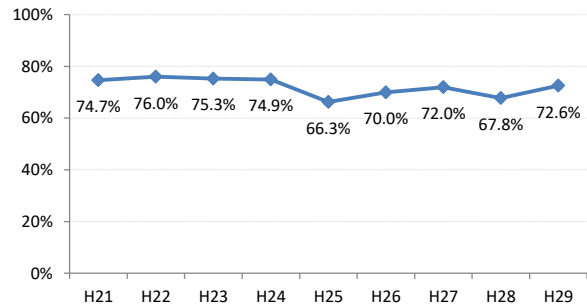

【肺がん】精検受診率の推移

肺	H21	H22	H23	H24	H25	H26	H27	H28	H29
全国	75.5%	77.8%	77.8%	78.6%	78.7%	79.8%	83.1%	78.3%	83.0%
広島県	74.7%	76.0%	75.3%	74.9%	66.3%	70.0%	72.0%	67.8%	72.6%
広島市	72.9%	76.8%	76.1%	69.5%	41.3%	59.3%	66.3%	74.4%	75.3%
呉市	76.1%	90.1%	90.1%	95.0%	90.4%	93.2%	94.5%	86.4%	83.5%
竹原市	83.3%	50.0%	33.3%	54.3%	70.6%	60.0%	81.3%	55.6%	33.3%
三原市	93.5%	90.2%	72.1%	76.5%	90.9%	74.5%	88.9%	95.0%	81.8%
尾道市	76.4%	51.2%	46.0%	69.3%	85.4%	61.1%	88.8%	73.1%	77.4%
福山市	89.0%	86.2%	89.1%	88.7%	84.7%	84.5%	88.2%	93.3%	96.3%
府中市	82.1%	83.3%	80.0%	88.6%	89.4%	84.6%	63.2%	46.2%	69.6%
三次市	93.6%	82.9%	46.1%	47.7%	73.8%	61.0%	32.0%	13.4%	28.6%
庄原市	21.7%	58.7%	62.7%	66.7%	47.6%	49.2%	66.2%	43.4%	52.4%
大竹市	100.0%	66.7%	80.0%	52.6%	71.4%	93.1%	85.7%	100.0%	100.0%
東広島市	75.7%	72.8%	89.4%	93.2%	92.2%	89.1%	89.1%	88.9%	84.9%
廿日市市	95.2%	77.1%	90.9%	92.9%	87.5%	88.0%	85.2%	81.8%	82.1%
安芸高田市	89.5%	45.6%	78.1%	57.1%	44.4%	78.8%	70.6%	80.0%	80.0%
江田島市	100.0%	100.0%	100.0%	100.0%	85.7%	100.0%	100.0%	43.8%	47.5%
府中町	66.7%	81.8%	90.9%	77.3%	76.0%	84.2%	48.0%		
海田町	60.0%	72.7%	72.7%	60.0%	62.5%	85.7%	85.7%	75.0%	0.0%
熊野町	77.5%	74.3%	92.3%	91.3%	80.8%	82.4%	88.9%	87.5%	92.3%
坂町	88.9%	60.0%	80.0%	50.0%	100.0%	60.0%	100.0%	100.0%	100.0%
安芸太田町	94.1%	75.0%	100.0%	90.0%	90.0%	100.0%	90.0%	80.0%	66.7%
北広島町	81.3%	50.0%	33.3%	85.7%	82.4%	81.3%	52.9%	33.3%	73.3%
大崎上島町	100.0%	100.0%	90.9%	83.3%	95.2%	90.9%	100.0%	50.0%	100.0%
世羅町	92.9%	94.1%	48.4%	53.3%	51.2%	85.3%	86.2%	12.1%	65.2%
神石高原町	79.4%	86.7%	86.4%	81.3%	93.1%	85.3%	85.7%	100.0%	100.0%

広島県