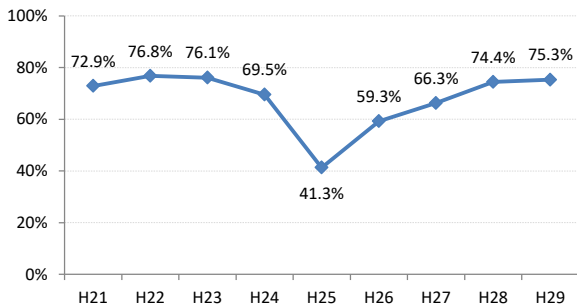

【肺がん】精検受診率の推移

肺	H21	H22	H23	H24	H25	H26	H27	H28	H29
全国	75.5%	77.8%	77.8%	78.6%	78.7%	79.8%	83.1%	78.3%	83.0%
広島県	74.7%	76.0%	75.3%	74.9%	66.3%	70.0%	72.0%	67.8%	72.6%
広島市	72.9%	76.8%	76.1%	69.5%	41.3%	59.3%	66.3%	74.4%	75.3%
呉市	76.1%	90.1%	90.1%	95.0%	90.4%	93.2%	94.5%	86.4%	83.5%
竹原市	83.3%	50.0%	33.3%	54.3%	70.6%	60.0%	81.3%	55.6%	33.3%
三原市	93.5%	90.2%	72.1%	76.5%	90.9%	74.5%	88.9%	95.0%	81.8%
尾道市	76.4%	51.2%	46.0%	69.3%	85.4%	61.1%	88.8%	73.1%	77.4%
福山市	89.0%	86.2%	89.1%	88.7%	84.7%	84.5%	88.2%	93.3%	96.3%
府中市	82.1%	83.3%	80.0%	88.6%	89.4%	84.6%	63.2%	46.2%	69.6%
三次市	93.6%	82.9%	46.1%	47.7%	73.8%	61.0%	32.0%	13.4%	28.6%
庄原市	21.7%	58.7%	62.7%	66.7%	47.6%	49.2%	66.2%	43.4%	52.4%
大竹市	100.0%	66.7%	80.0%	52.6%	71.4%	93.1%	85.7%	100.0%	100.0%
東広島市	75.7%	72.8%	89.4%	93.2%	92.2%	89.1%	89.1%	88.9%	84.9%
廿日市市	95.2%	77.1%	90.9%	92.9%	87.5%	88.0%	85.2%	81.8%	82.1%
安芸高田市	89.5%	45.6%	78.1%	57.1%	44.4%	78.8%	70.6%	80.0%	80.0%
江田島市	100.0%	100.0%	100.0%	100.0%	85.7%	100.0%	100.0%	43.8%	47.5%
府中町	66.7%	81.8%	90.9%	77.3%	76.0%	84.2%	48.0%		
海田町	60.0%	72.7%	72.7%	60.0%	62.5%	85.7%	85.7%	75.0%	0.0%
熊野町	77.5%	74.3%	92.3%	91.3%	80.8%	82.4%	88.9%	87.5%	92.3%
坂町	88.9%	60.0%	80.0%	50.0%	100.0%	60.0%	100.0%	100.0%	100.0%
安芸太田町	94.1%	75.0%	100.0%	90.0%	90.0%	100.0%	90.0%	80.0%	66.7%
北広島町	81.3%	50.0%	33.3%	85.7%	82.4%	81.3%	52.9%	33.3%	73.3%
大崎上島町	100.0%	100.0%	90.9%	83.3%	95.2%	90.9%	100.0%	50.0%	100.0%
世羅町	92.9%	94.1%	48.4%	53.3%	51.2%	85.3%	86.2%	12.1%	65.2%
神石高原町	79.4%	86.7%	86.4%	81.3%	93.1%	85.3%	85.7%	100.0%	100.0%

広島市