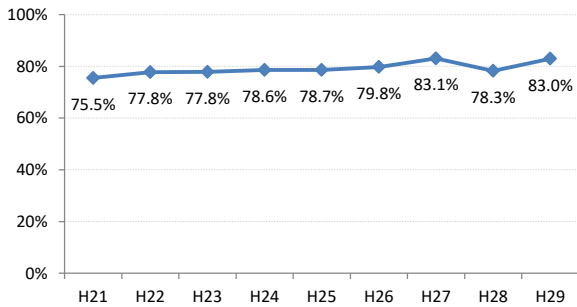

【肺がん】精検受診率の推移

肺	H21	H22	H23	H24	H25	H26	H27	H28	H29
全国	75.5%	77.8%	77.8%	78.6%	78.7%	79.8%	83.1%	78.3%	83.0%
広島県	74.7%	76.0%	75.3%	74.9%	66.3%	70.0%	72.0%	67.8%	72.6%
広島市	72.9%	76.8%	76.1%	69.5%	41.3%	59.3%	66.3%	74.4%	75.3%
呉市	76.1%	90.1%	90.1%	95.0%	90.4%	93.2%	94.5%	86.4%	83.5%
竹原市	83.3%	50.0%	33.3%	54.3%	70.6%	60.0%	81.3%	55.6%	33.3%
三原市	93.5%	90.2%	72.1%	76.5%	90.9%	74.5%	88.9%	95.0%	81.8%
尾道市	76.4%	51.2%	46.0%	69.3%	85.4%	61.1%	88.8%	73.1%	77.4%
福山市	89.0%	86.2%	89.1%	88.7%	84.7%	84.5%	88.2%	93.3%	96.3%
府中市	82.1%	83.3%	80.0%	88.6%	89.4%	84.6%	63.2%	46.2%	69.6%
三次市	93.6%	82.9%	46.1%	47.7%	73.8%	61.0%	32.0%	13.4%	28.6%
庄原市	21.7%	58.7%	62.7%	66.7%	47.6%	49.2%	66.2%	43.4%	52.4%
大竹市	100.0%	66.7%	80.0%	52.6%	71.4%	93.1%	85.7%	100.0%	100.0%
東広島市	75.7%	72.8%	89.4%	93.2%	92.2%	89.1%	89.1%	88.9%	84.9%
廿日市市	95.2%	77.1%	90.9%	92.9%	87.5%	88.0%	85.2%	81.8%	82.1%
安芸高田市	89.5%	45.6%	78.1%	57.1%	44.4%	78.8%	70.6%	80.0%	80.0%
江田島市	100.0%	100.0%	100.0%	100.0%	85.7%	100.0%	100.0%	43.8%	47.5%
府中町	66.7%	81.8%	90.9%	77.3%	76.0%	84.2%	48.0%		
海田町	60.0%	72.7%	72.7%	60.0%	62.5%	85.7%	85.7%	75.0%	0.0%
熊野町	77.5%	74.3%	92.3%	91.3%	80.8%	82.4%	88.9%	87.5%	92.3%
坂町	88.9%	60.0%	80.0%	50.0%	100.0%	60.0%	100.0%	100.0%	100.0%
安芸太田町	94.1%	75.0%	100.0%	90.0%	90.0%	100.0%	90.0%	80.0%	66.7%
北広島町	81.3%	50.0%	33.3%	85.7%	82.4%	81.3%	52.9%	33.3%	73.3%
大崎上島町	100.0%	100.0%	90.9%	83.3%	95.2%	90.9%	100.0%	50.0%	100.0%
世羅町	92.9%	94.1%	48.4%	53.3%	51.2%	85.3%	86.2%	12.1%	65.2%
神石高原町	79.4%	86.7%	86.4%	81.3%	93.1%	85.3%	85.7%	100.0%	100.0%

全国