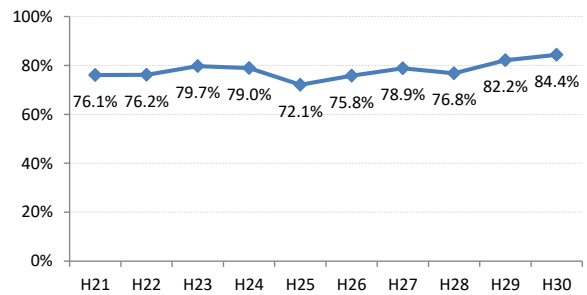

【胃がん】精検受診率の推移

胃	H21	H22	H23	H24	H25	H26	H27	H28	H29	H30
全国	78.4%	79.5%	78.8%	79.8%	79.4%	79.5%	80.4%	81.0%	83.1%	84.3%
広島県	76.1%	76.2%	79.7%	79.0%	72.1%	75.8%	78.9%	76.8%	82.2%	84.4%
広島市	76.8%	76.6%	83.5%	76.2%	54.3%	69.3%	78.0%	81.7%	88.9%	90.7%
呉市	79.6%	86.8%	93.0%	91.3%	90.9%	88.6%	93.3%	84.6%	85.9%	91.0%
竹原市	100.0%	100.0%	80.0%	80.0%	83.8%	66.7%	89.1%	80.0%	62.5%	60.0%
三原市	79.5%	92.8%	75.3%	89.1%	88.0%	81.7%	80.6%	95.1%	92.4%	84.4%
尾道市	71.4%	63.0%	51.8%	74.8%	79.8%	80.2%	85.0%	79.5%	76.2%	70.4%
福山市	88.3%	87.4%	82.9%	86.2%	87.9%	86.3%	82.0%	83.2%	91.3%	95.7%
府中市	70.0%	72.4%	93.3%	90.4%	80.0%	75.9%	86.8%	72.0%	71.9%	81.5%
三次市	80.5%	82.1%	59.4%	59.6%	78.3%	48.6%	38.1%	14.1%	30.8%	27.6%
庄原市	21.9%	67.3%	73.8%	81.6%	62.5%	75.1%	87.4%	56.8%	69.5%	48.1%
大竹市	100.0%	78.9%	33.3%	60.0%	84.4%	100.0%	97.6%	81.8%	90.0%	87.0%
東広島市	71.1%	62.9%	77.0%	85.1%	88.6%	82.4%	85.5%	87.7%	89.2%	90.4%
廿日市市	81.5%	82.1%	90.8%	85.1%	80.0%	85.2%	86.5%	89.5%	90.7%	84.1%
安芸高田市	72.5%	62.7%	76.3%	63.4%	57.3%	72.2%	36.4%	63.6%	71.8%	41.9%
江田島市	90.9%	76.9%	77.4%	97.1%	100.0%	100.0%	95.5%	78.6%	0.0%	60.0%
府中町	94.1%	77.8%	63.2%	78.8%	66.7%	82.4%	37.2%	40.0%	36.4%	71.4%
海田町	52.6%	80.9%	78.4%	73.3%	91.9%	77.5%	73.3%	88.9%	0.0%	70.0%
熊野町	83.3%	81.0%	70.4%	71.1%	65.6%	92.1%	90.5%	91.7%	63.6%	100.0%
坂町	81.8%	61.1%	40.0%	18.8%	68.8%	75.0%	80.0%	66.7%	80.0%	100.0%
安芸太田町	75.0%	62.5%	68.4%	96.2%	92.9%	95.7%	58.8%	87.5%	84.6%	93.3%
北広島町	81.0%	50.0%	65.1%	76.3%	86.1%	63.6%	86.2%	6.7%	53.3%	82.6%
大崎上島町	100.0%	83.3%	82.1%	89.5%	81.8%	75.0%	88.2%	100.0%	100.0%	100.0%
世羅町	90.9%	61.1%	43.8%	49.0%	31.5%	76.2%	88.9%	77.3%	63.4%	81.0%
神石高原町	82.9%	77.8%	72.7%	79.5%	73.5%	90.9%	63.9%	52.6%	80.0%	92.3%

広島県