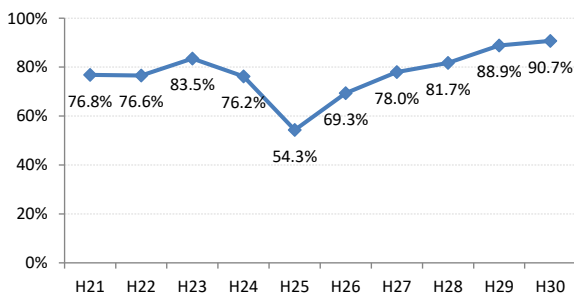

【胃がん】精検受診率の推移

胃	H21	H22	H23	H24	H25	H26	H27	H28	H29	H30
全国	78.4%	79.5%	78.8%	79.8%	79.4%	79.5%	80.4%	81.0%	83.1%	84.3%
広島県	76.1%	76.2%	79.7%	79.0%	72.1%	75.8%	78.9%	76.8%	82.2%	84.4%
広島市	76.8%	76.6%	83.5%	76.2%	54.3%	69.3%	78.0%	81.7%	88.9%	90.7%
呉市	79.6%	86.8%	93.0%	91.3%	90.9%	88.6%	93.3%	84.6%	85.9%	91.0%
竹原市	100.0%	100.0%	80.0%	80.0%	83.8%	66.7%	89.1%	80.0%	62.5%	60.0%
三原市	79.5%	92.8%	75.3%	89.1%	88.0%	81.7%	80.6%	95.1%	92.4%	84.4%
尾道市	71.4%	63.0%	51.8%	74.8%	79.8%	80.2%	85.0%	79.5%	76.2%	70.4%
福山市	88.3%	87.4%	82.9%	86.2%	87.9%	86.3%	82.0%	83.2%	91.3%	95.7%
府中市	70.0%	72.4%	93.3%	90.4%	80.0%	75.9%	86.8%	72.0%	71.9%	81.5%
三次市	80.5%	82.1%	59.4%	59.6%	78.3%	48.6%	38.1%	14.1%	30.8%	27.6%
庄原市	21.9%	67.3%	73.8%	81.6%	62.5%	75.1%	87.4%	56.8%	69.5%	48.1%
大竹市	100.0%	78.9%	33.3%	60.0%	84.4%	100.0%	97.6%	81.8%	90.0%	87.0%
東広島市	71.1%	62.9%	77.0%	85.1%	88.6%	82.4%	85.5%	87.7%	89.2%	90.4%
廿日市市	81.5%	82.1%	90.8%	85.1%	80.0%	85.2%	86.5%	89.5%	90.7%	84.1%
安芸高田市	72.5%	62.7%	76.3%	63.4%	57.3%	72.2%	36.4%	63.6%	71.8%	41.9%
江田島市	90.9%	76.9%	77.4%	97.1%	100.0%	100.0%	95.5%	78.6%	0.0%	60.0%
府中町	94.1%	77.8%	63.2%	78.8%	66.7%	82.4%	37.2%	40.0%	36.4%	71.4%
海田町	52.6%	80.9%	78.4%	73.3%	91.9%	77.5%	73.3%	88.9%	0.0%	70.0%
熊野町	83.3%	81.0%	70.4%	71.1%	65.6%	92.1%	90.5%	91.7%	63.6%	100.0%
坂町	81.8%	61.1%	40.0%	18.8%	68.8%	75.0%	80.0%	66.7%	80.0%	100.0%
安芸太田町	75.0%	62.5%	68.4%	96.2%	92.9%	95.7%	58.8%	87.5%	84.6%	93.3%
北広島町	81.0%	50.0%	65.1%	76.3%	86.1%	63.6%	86.2%	6.7%	53.3%	82.6%
大崎上島町	100.0%	83.3%	82.1%	89.5%	81.8%	75.0%	88.2%	100.0%	100.0%	100.0%
世羅町	90.9%	61.1%	43.8%	49.0%	31.5%	76.2%	88.9%	77.3%	63.4%	81.0%
神石高原町	82.9%	77.8%	72.7%	79.5%	73.5%	90.9%	63.9%	52.6%	80.0%	92.3%

広島市