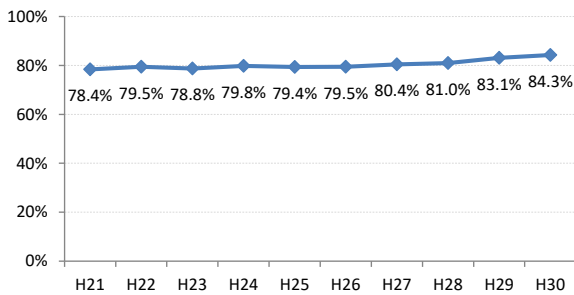

【胃がん】精検受診率の推移

胃	H21	H22	H23	H24	H25	H26	H27	H28	H29	H30
全国	78.4%	79.5%	78.8%	79.8%	79.4%	79.5%	80.4%	81.0%	83.1%	84.3%
広島県	76.1%	76.2%	79.7%	79.0%	72.1%	75.8%	78.9%	76.8%	82.2%	84.4%
広島市	76.8%	76.6%	83.5%	76.2%	54.3%	69.3%	78.0%	81.7%	88.9%	90.7%
呉市	79.6%	86.8%	93.0%	91.3%	90.9%	88.6%	93.3%	84.6%	85.9%	91.0%
竹原市	100.0%	100.0%	80.0%	80.0%	83.8%	66.7%	89.1%	80.0%	62.5%	60.0%
三原市	79.5%	92.8%	75.3%	89.1%	88.0%	81.7%	80.6%	95.1%	92.4%	84.4%
尾道市	71.4%	63.0%	51.8%	74.8%	79.8%	80.2%	85.0%	79.5%	76.2%	70.4%
福山市	88.3%	87.4%	82.9%	86.2%	87.9%	86.3%	82.0%	83.2%	91.3%	95.7%
府中市	70.0%	72.4%	93.3%	90.4%	80.0%	75.9%	86.8%	72.0%	71.9%	81.5%
三次市	80.5%	82.1%	59.4%	59.6%	78.3%	48.6%	38.1%	14.1%	30.8%	27.6%
庄原市	21.9%	67.3%	73.8%	81.6%	62.5%	75.1%	87.4%	56.8%	69.5%	48.1%
大竹市	100.0%	78.9%	33.3%	60.0%	84.4%	100.0%	97.6%	81.8%	90.0%	87.0%
東広島市	71.1%	62.9%	77.0%	85.1%	88.6%	82.4%	85.5%	87.7%	89.2%	90.4%
廿日市市	81.5%	82.1%	90.8%	85.1%	80.0%	85.2%	86.5%	89.5%	90.7%	84.1%
安芸高田市	72.5%	62.7%	76.3%	63.4%	57.3%	72.2%	36.4%	63.6%	71.8%	41.9%
江田島市	90.9%	76.9%	77.4%	97.1%	100.0%	100.0%	95.5%	78.6%	0.0%	60.0%
府中町	94.1%	77.8%	63.2%	78.8%	66.7%	82.4%	37.2%	40.0%	36.4%	71.4%
海田町	52.6%	80.9%	78.4%	73.3%	91.9%	77.5%	73.3%	88.9%	0.0%	70.0%
熊野町	83.3%	81.0%	70.4%	71.1%	65.6%	92.1%	90.5%	91.7%	63.6%	100.0%
坂町	81.8%	61.1%	40.0%	18.8%	68.8%	75.0%	80.0%	66.7%	80.0%	100.0%
安芸太田町	75.0%	62.5%	68.4%	96.2%	92.9%	95.7%	58.8%	87.5%	84.6%	93.3%
北広島町	81.0%	50.0%	65.1%	76.3%	86.1%	63.6%	86.2%	6.7%	53.3%	82.6%
大崎上島町	100.0%	83.3%	82.1%	89.5%	81.8%	75.0%	88.2%	100.0%	100.0%	100.0%
世羅町	90.9%	61.1%	43.8%	49.0%	31.5%	76.2%	88.9%	77.3%	63.4%	81.0%
神石高原町	82.9%	77.8%	72.7%	79.5%	73.5%	90.9%	63.9%	52.6%	80.0%	92.3%

全国