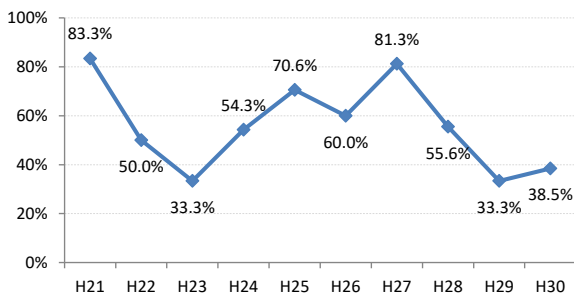

【肺がん】精検受診率の推移

肺	H21	H22	H23	H24	H25	H26	H27	H28	H29	H30
全国	75.5%	77.8%	77.8%	78.6%	78.7%	79.8%	83.1%	78.3%	83.0%	83.2%
広島県	74.7%	76.0%	75.3%	74.9%	66.3%	70.0%	72.0%	67.8%	72.6%	73.4%
広島市	72.9%	76.8%	76.1%	69.5%	41.3%	59.3%	66.3%	74.4%	75.3%	75.9%
呉市	76.1%	90.1%	90.1%	95.0%	90.4%	93.2%	94.5%	86.4%	83.5%	85.7%
竹原市	83.3%	50.0%	33.3%	54.3%	70.6%	60.0%	81.3%	55.6%	33.3%	38.5%
三原市	93.5%	90.2%	72.1%	76.5%	90.9%	74.5%	88.9%	95.0%	81.8%	88.0%
尾道市	76.4%	51.2%	46.0%	69.3%	85.4%	61.1%	88.8%	73.1%	77.4%	83.5%
福山市	89.0%	86.2%	89.1%	88.7%	84.7%	84.5%	88.2%	93.3%	96.3%	94.0%
府中市	82.1%	83.3%	80.0%	88.6%	89.4%	84.6%	63.2%	46.2%	69.6%	74.1%
三次市	93.6%	82.9%	46.1%	47.7%	73.8%	61.0%	32.0%	13.4%	28.6%	29.0%
庄原市	21.7%	58.7%	62.7%	66.7%	47.6%	49.2%	66.2%	43.4%	52.4%	45.1%
大竹市	100.0%	66.7%	80.0%	52.6%	71.4%	93.1%	85.7%	100.0%	100.0%	50.0%
東広島市	75.7%	72.8%	89.4%	93.2%	92.2%	89.1%	89.1%	88.9%	84.9%	84.9%
廿日市市	95.2%	77.1%	90.9%	92.9%	87.5%	88.0%	85.2%	81.8%	82.1%	86.7%
安芸高田市	89.5%	45.6%	78.1%	57.1%	44.4%	78.8%	70.6%	80.0%	80.0%	63.0%
江田島市	100.0%	100.0%	100.0%	100.0%	85.7%	100.0%	100.0%	43.8%	47.5%	52.6%
府中町	66.7%	81.8%	90.9%	77.3%	76.0%	84.2%	48.0%			
海田町	60.0%	72.7%	72.7%	60.0%	62.5%	85.7%	85.7%	75.0%	0.0%	100.0%
熊野町	77.5%	74.3%	92.3%	91.3%	80.8%	82.4%	88.9%	87.5%	92.3%	100.0%
坂町	88.9%	60.0%	80.0%	50.0%	100.0%	60.0%	100.0%	100.0%	100.0%	50.0%
安芸太田町	94.1%	75.0%	100.0%	90.0%	90.0%	100.0%	90.0%	80.0%	66.7%	66.7%
北広島町	81.3%	50.0%	33.3%	85.7%	82.4%	81.3%	52.9%	33.3%	73.3%	62.5%
大崎上島町	100.0%	100.0%	90.9%	83.3%	95.2%	90.9%	100.0%	50.0%	100.0%	100.0%
世羅町	92.9%	94.1%	48.4%	53.3%	51.2%	85.3%	86.2%	12.1%	65.2%	78.9%
神石高原町	79.4%	86.7%	86.4%	81.3%	93.1%	85.3%	85.7%	100.0%	100.0%	100.0%

竹原市