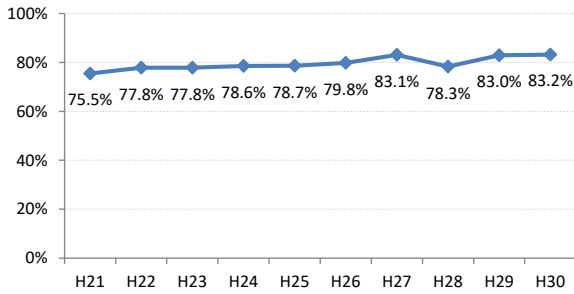

【肺がん】精検受診率の推移

肺	H21	H22	H23	H24	H25	H26	H27	H28	H29	H30
全国	75.5%	77.8%	77.8%	78.6%	78.7%	79.8%	83.1%	78.3%	83.0%	83.2%
広島県	74.7%	76.0%	75.3%	74.9%	66.3%	70.0%	72.0%	67.8%	72.6%	73.4%
広島市	72.9%	76.8%	76.1%	69.5%	41.3%	59.3%	66.3%	74.4%	75.3%	75.9%
呉市	76.1%	90.1%	90.1%	95.0%	90.4%	93.2%	94.5%	86.4%	83.5%	85.7%
竹原市	83.3%	50.0%	33.3%	54.3%	70.6%	60.0%	81.3%	55.6%	33.3%	38.5%
三原市	93.5%	90.2%	72.1%	76.5%	90.9%	74.5%	88.9%	95.0%	81.8%	88.0%
尾道市	76.4%	51.2%	46.0%	69.3%	85.4%	61.1%	88.8%	73.1%	77.4%	83.5%
福山市	89.0%	86.2%	89.1%	88.7%	84.7%	84.5%	88.2%	93.3%	96.3%	94.0%
府中市	82.1%	83.3%	80.0%	88.6%	89.4%	84.6%	63.2%	46.2%	69.6%	74.1%
三次市	93.6%	82.9%	46.1%	47.7%	73.8%	61.0%	32.0%	13.4%	28.6%	29.0%
庄原市	21.7%	58.7%	62.7%	66.7%	47.6%	49.2%	66.2%	43.4%	52.4%	45.1%
大竹市	100.0%	66.7%	80.0%	52.6%	71.4%	93.1%	85.7%	100.0%	100.0%	50.0%
東広島市	75.7%	72.8%	89.4%	93.2%	92.2%	89.1%	89.1%	88.9%	84.9%	84.9%
廿日市市	95.2%	77.1%	90.9%	92.9%	87.5%	88.0%	85.2%	81.8%	82.1%	86.7%
安芸高田市	89.5%	45.6%	78.1%	57.1%	44.4%	78.8%	70.6%	80.0%	80.0%	63.0%
江田島市	100.0%	100.0%	100.0%	100.0%	85.7%	100.0%	100.0%	43.8%	47.5%	52.6%
府中町	66.7%	81.8%	90.9%	77.3%	76.0%	84.2%	48.0%			
海田町	60.0%	72.7%	72.7%	60.0%	62.5%	85.7%	85.7%	75.0%	0.0%	100.0%
熊野町	77.5%	74.3%	92.3%	91.3%	80.8%	82.4%	88.9%	87.5%	92.3%	100.0%
坂町	88.9%	60.0%	80.0%	50.0%	100.0%	60.0%	100.0%	100.0%	100.0%	50.0%
安芸太田町	94.1%	75.0%	100.0%	90.0%	90.0%	100.0%	90.0%	80.0%	66.7%	66.7%
北広島町	81.3%	50.0%	33.3%	85.7%	82.4%	81.3%	52.9%	33.3%	73.3%	62.5%
大崎上島町	100.0%	100.0%	90.9%	83.3%	95.2%	90.9%	100.0%	50.0%	100.0%	100.0%
世羅町	92.9%	94.1%	48.4%	53.3%	51.2%	85.3%	86.2%	12.1%	65.2%	78.9%
神石高原町	79.4%	86.7%	86.4%	81.3%	93.1%	85.3%	85.7%	100.0%	100.0%	100.0%

全国