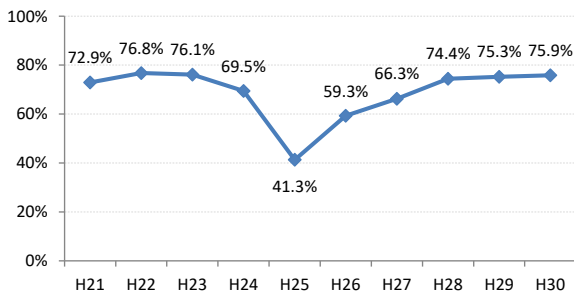

【肺がん】精検受診率の推移

肺	H21	H22	H23	H24	H25	H26	H27	H28	H29	H30
全国	75.5%	77.8%	77.8%	78.6%	78.7%	79.8%	83.1%	78.3%	83.0%	83.2%
広島県	74.7%	76.0%	75.3%	74.9%	66.3%	70.0%	72.0%	67.8%	72.6%	73.4%
広島市	72.9%	76.8%	76.1%	69.5%	41.3%	59.3%	66.3%	74.4%	75.3%	75.9%
呉市	76.1%	90.1%	90.1%	95.0%	90.4%	93.2%	94.5%	86.4%	83.5%	85.7%
竹原市	83.3%	50.0%	33.3%	54.3%	70.6%	60.0%	81.3%	55.6%	33.3%	38.5%
三原市	93.5%	90.2%	72.1%	76.5%	90.9%	74.5%	88.9%	95.0%	81.8%	88.0%
尾道市	76.4%	51.2%	46.0%	69.3%	85.4%	61.1%	88.8%	73.1%	77.4%	83.5%
福山市	89.0%	86.2%	89.1%	88.7%	84.7%	84.5%	88.2%	93.3%	96.3%	94.0%
府中市	82.1%	83.3%	80.0%	88.6%	89.4%	84.6%	63.2%	46.2%	69.6%	74.1%
三次市	93.6%	82.9%	46.1%	47.7%	73.8%	61.0%	32.0%	13.4%	28.6%	29.0%
庄原市	21.7%	58.7%	62.7%	66.7%	47.6%	49.2%	66.2%	43.4%	52.4%	45.1%
大竹市	100.0%	66.7%	80.0%	52.6%	71.4%	93.1%	85.7%	100.0%	100.0%	50.0%
東広島市	75.7%	72.8%	89.4%	93.2%	92.2%	89.1%	89.1%	88.9%	84.9%	84.9%
廿日市市	95.2%	77.1%	90.9%	92.9%	87.5%	88.0%	85.2%	81.8%	82.1%	86.7%
安芸高田市	89.5%	45.6%	78.1%	57.1%	44.4%	78.8%	70.6%	80.0%	80.0%	63.0%
江田島市	100.0%	100.0%	100.0%	100.0%	85.7%	100.0%	100.0%	43.8%	47.5%	52.6%
府中町	66.7%	81.8%	90.9%	77.3%	76.0%	84.2%	48.0%			
海田町	60.0%	72.7%	72.7%	60.0%	62.5%	85.7%	85.7%	75.0%	0.0%	100.0%
熊野町	77.5%	74.3%	92.3%	91.3%	80.8%	82.4%	88.9%	87.5%	92.3%	100.0%
坂町	88.9%	60.0%	80.0%	50.0%	100.0%	60.0%	100.0%	100.0%	100.0%	50.0%
安芸太田町	94.1%	75.0%	100.0%	90.0%	90.0%	100.0%	90.0%	80.0%	66.7%	66.7%
北広島町	81.3%	50.0%	33.3%	85.7%	82.4%	81.3%	52.9%	33.3%	73.3%	62.5%
大崎上島町	100.0%	100.0%	90.9%	83.3%	95.2%	90.9%	100.0%	50.0%	100.0%	100.0%
世羅町	92.9%	94.1%	48.4%	53.3%	51.2%	85.3%	86.2%	12.1%	65.2%	78.9%
神石高原町	79.4%	86.7%	86.4%	81.3%	93.1%	85.3%	85.7%	100.0%	100.0%	100.0%

広島市