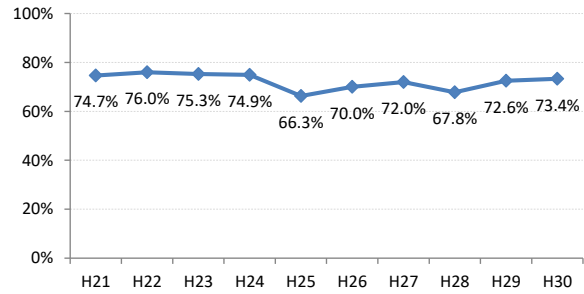

【肺がん】精検受診率の推移

肺	H21	H22	H23	H24	H25	H26	H27	H28	H29	H30
全国	75.5%	77.8%	77.8%	78.6%	78.7%	79.8%	83.1%	78.3%	83.0%	83.2%
広島県	74.7%	76.0%	75.3%	74.9%	66.3%	70.0%	72.0%	67.8%	72.6%	73.4%
広島市	72.9%	76.8%	76.1%	69.5%	41.3%	59.3%	66.3%	74.4%	75.3%	75.9%
呉市	76.1%	90.1%	90.1%	95.0%	90.4%	93.2%	94.5%	86.4%	83.5%	85.7%
竹原市	83.3%	50.0%	33.3%	54.3%	70.6%	60.0%	81.3%	55.6%	33.3%	38.5%
三原市	93.5%	90.2%	72.1%	76.5%	90.9%	74.5%	88.9%	95.0%	81.8%	88.0%
尾道市	76.4%	51.2%	46.0%	69.3%	85.4%	61.1%	88.8%	73.1%	77.4%	83.5%
福山市	89.0%	86.2%	89.1%	88.7%	84.7%	84.5%	88.2%	93.3%	96.3%	94.0%
府中市	82.1%	83.3%	80.0%	88.6%	89.4%	84.6%	63.2%	46.2%	69.6%	74.1%
三次市	93.6%	82.9%	46.1%	47.7%	73.8%	61.0%	32.0%	13.4%	28.6%	29.0%
庄原市	21.7%	58.7%	62.7%	66.7%	47.6%	49.2%	66.2%	43.4%	52.4%	45.1%
大竹市	100.0%	66.7%	80.0%	52.6%	71.4%	93.1%	85.7%	100.0%	100.0%	50.0%
東広島市	75.7%	72.8%	89.4%	93.2%	92.2%	89.1%	89.1%	88.9%	84.9%	84.9%
廿日市市	95.2%	77.1%	90.9%	92.9%	87.5%	88.0%	85.2%	81.8%	82.1%	86.7%
安芸高田市	89.5%	45.6%	78.1%	57.1%	44.4%	78.8%	70.6%	80.0%	80.0%	63.0%
江田島市	100.0%	100.0%	100.0%	100.0%	85.7%	100.0%	100.0%	43.8%	47.5%	52.6%
府中町	66.7%	81.8%	90.9%	77.3%	76.0%	84.2%	48.0%			
海田町	60.0%	72.7%	72.7%	60.0%	62.5%	85.7%	85.7%	75.0%	0.0%	100.0%
熊野町	77.5%	74.3%	92.3%	91.3%	80.8%	82.4%	88.9%	87.5%	92.3%	100.0%
坂町	88.9%	60.0%	80.0%	50.0%	100.0%	60.0%	100.0%	100.0%	100.0%	50.0%
安芸太田町	94.1%	75.0%	100.0%	90.0%	90.0%	100.0%	90.0%	80.0%	66.7%	66.7%
北広島町	81.3%	50.0%	33.3%	85.7%	82.4%	81.3%	52.9%	33.3%	73.3%	62.5%
大崎上島町	100.0%	100.0%	90.9%	83.3%	95.2%	90.9%	100.0%	50.0%	100.0%	100.0%
世羅町	92.9%	94.1%	48.4%	53.3%	51.2%	85.3%	86.2%	12.1%	65.2%	78.9%
神石高原町	79.4%	86.7%	86.4%	81.3%	93.1%	85.3%	85.7%	100.0%	100.0%	100.0%

広島県