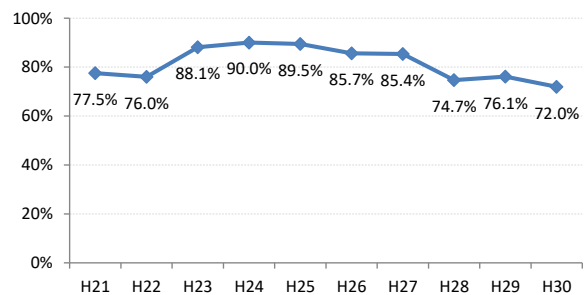

【大腸がん】精検受診率の推移

大腸	H21	H22	H23	H24	H25	H26	H27	H28	H29	H30
全国	63.2%	63.6%	62.8%	64.4%	65.9%	66.9%	68.8%	69.5%	69.7%	70.3%
広島県	64.9%	64.9%	67.4%	63.4%	59.3%	66.4%	70.4%	69.7%	68.3%	72.2%
広島市	61.3%	61.7%	70.1%	58.0%	42.6%	61.4%	68.1%	73.9%	69.7%	72.1%
呉市	77.5%	76.0%	88.1%	90.0%	89.5%	85.7%	85.4%	74.7%	76.1%	72.0%
竹原市	84.6%	75.0%	54.5%	44.4%	55.4%	60.0%	68.6%	72.4%	73.3%	76.3%
三原市	83.7%	79.6%	70.1%	73.6%	78.6%	77.0%	82.0%	80.6%	69.7%	70.6%
尾道市	57.4%	51.7%	47.2%	59.2%	68.9%	64.3%	70.5%	69.3%	74.6%	70.2%
福山市	74.0%	76.3%	72.9%	73.2%	73.8%	76.2%	75.5%	74.8%	70.4%	77.4%
府中市	70.0%	70.0%	67.4%	74.3%	72.3%	65.9%	51.3%	39.4%	59.6%	57.7%
三次市	67.2%	68.0%	47.6%	41.0%	49.7%	39.3%	31.1%	28.9%	40.4%	54.1%
庄原市	23.4%	46.7%	46.1%	29.3%	19.4%	31.1%	52.7%	49.5%	49.4%	60.3%
大竹市	18.8%	60.0%	87.1%	42.4%	74.8%	81.3%	79.2%	74.8%	76.8%	69.0%
東広島市	67.3%	65.2%	69.9%	76.7%	77.7%	74.4%	81.7%	79.2%	74.3%	83.8%
廿日市市	58.8%	62.1%	59.7%	72.6%	71.5%	70.6%	72.0%	67.3%	70.0%	80.4%
安芸高田市	44.9%	25.6%	51.9%	56.8%	52.8%	54.2%	63.1%	68.6%	43.3%	52.3%
江田島市	94.1%	76.0%	78.9%	92.7%	92.9%	85.1%	100.0%	39.1%	53.8%	60.7%
府中町	93.8%	94.3%	84.9%	82.8%	68.1%	72.2%	56.9%	61.2%	55.2%	68.5%
海田町	66.7%	70.8%	65.9%	80.8%	87.2%	80.6%	83.8%	72.4%	61.6%	78.7%
熊野町	79.0%	74.1%	72.6%	76.7%	69.4%	73.4%	86.1%	88.7%	81.0%	80.6%
坂町	60.0%	30.0%	72.7%	24.0%	65.4%	66.7%	46.3%	65.2%	63.2%	66.7%
安芸太田町	70.4%	76.2%	52.4%	59.5%	59.5%	80.0%	33.3%	28.2%	20.8%	28.0%
北広島町	66.7%	38.6%	49.1%	61.7%	66.7%	76.7%	84.4%	19.3%	63.8%	66.2%
大崎上島町	92.3%	87.1%	71.4%	90.5%	81.5%	77.8%	72.7%	71.4%	93.8%	100.0%
世羅町	81.5%	65.8%	28.2%	37.5%	43.3%	67.0%	63.2%	72.2%	63.4%	75.4%
神石高原町	66.0%	71.7%	73.0%	67.4%	82.6%	76.5%	69.4%	68.2%	55.6%	91.2%

呉市