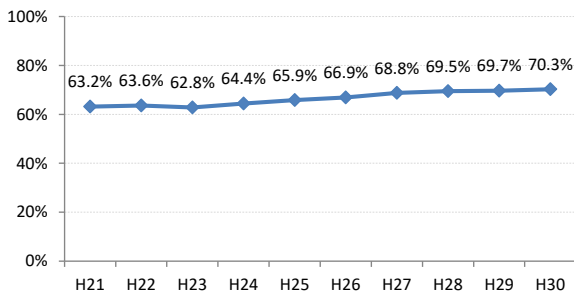

【大腸がん】精検受診率の推移

大腸	H21	H22	H23	H24	H25	H26	H27	H28	H29	H30
全国	63.2%	63.6%	62.8%	64.4%	65.9%	66.9%	68.8%	69.5%	69.7%	70.3%
広島県	64.9%	64.9%	67.4%	63.4%	59.3%	66.4%	70.4%	69.7%	68.3%	72.2%
広島市	61.3%	61.7%	70.1%	58.0%	42.6%	61.4%	68.1%	73.9%	69.7%	72.1%
呉市	77.5%	76.0%	88.1%	90.0%	89.5%	85.7%	85.4%	74.7%	76.1%	72.0%
竹原市	84.6%	75.0%	54.5%	44.4%	55.4%	60.0%	68.6%	72.4%	73.3%	76.3%
三原市	83.7%	79.6%	70.1%	73.6%	78.6%	77.0%	82.0%	80.6%	69.7%	70.6%
尾道市	57.4%	51.7%	47.2%	59.2%	68.9%	64.3%	70.5%	69.3%	74.6%	70.2%
福山市	74.0%	76.3%	72.9%	73.2%	73.8%	76.2%	75.5%	74.8%	70.4%	77.4%
府中市	70.0%	70.0%	67.4%	74.3%	72.3%	65.9%	51.3%	39.4%	59.6%	57.7%
三次市	67.2%	68.0%	47.6%	41.0%	49.7%	39.3%	31.1%	28.9%	40.4%	54.1%
庄原市	23.4%	46.7%	46.1%	29.3%	19.4%	31.1%	52.7%	49.5%	49.4%	60.3%
大竹市	18.8%	60.0%	87.1%	42.4%	74.8%	81.3%	79.2%	74.8%	76.8%	69.0%
東広島市	67.3%	65.2%	69.9%	76.7%	77.7%	74.4%	81.7%	79.2%	74.3%	83.8%
廿日市市	58.8%	62.1%	59.7%	72.6%	71.5%	70.6%	72.0%	67.3%	70.0%	80.4%
安芸高田市	44.9%	25.6%	51.9%	56.8%	52.8%	54.2%	63.1%	68.6%	43.3%	52.3%
江田島市	94.1%	76.0%	78.9%	92.7%	92.9%	85.1%	100.0%	39.1%	53.8%	60.7%
府中町	93.8%	94.3%	84.9%	82.8%	68.1%	72.2%	56.9%	61.2%	55.2%	68.5%
海田町	66.7%	70.8%	65.9%	80.8%	87.2%	80.6%	83.8%	72.4%	61.6%	78.7%
熊野町	79.0%	74.1%	72.6%	76.7%	69.4%	73.4%	86.1%	88.7%	81.0%	80.6%
坂町	60.0%	30.0%	72.7%	24.0%	65.4%	66.7%	46.3%	65.2%	63.2%	66.7%
安芸太田町	70.4%	76.2%	52.4%	59.5%	59.5%	80.0%	33.3%	28.2%	20.8%	28.0%
北広島町	66.7%	38.6%	49.1%	61.7%	66.7%	76.7%	84.4%	19.3%	63.8%	66.2%
大崎上島町	92.3%	87.1%	71.4%	90.5%	81.5%	77.8%	72.7%	71.4%	93.8%	100.0%
世羅町	81.5%	65.8%	28.2%	37.5%	43.3%	67.0%	63.2%	72.2%	63.4%	75.4%
神石高原町	66.0%	71.7%	73.0%	67.4%	82.6%	76.5%	69.4%	68.2%	55.6%	91.2%

全国