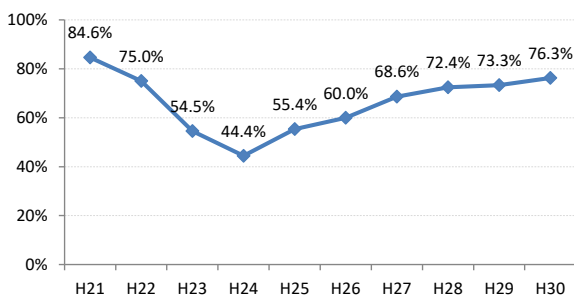

【大腸がん】精検受診率の推移

大腸	H21	H22	H23	H24	H25	H26	H27	H28	H29	H30
全国	63.2%	63.6%	62.8%	64.4%	65.9%	66.9%	68.8%	69.5%	69.7%	70.3%
広島県	64.9%	64.9%	67.4%	63.4%	59.3%	66.4%	70.4%	69.7%	68.3%	72.2%
広島市	61.3%	61.7%	70.1%	58.0%	42.6%	61.4%	68.1%	73.9%	69.7%	72.1%
呉市	77.5%	76.0%	88.1%	90.0%	89.5%	85.7%	85.4%	74.7%	76.1%	72.0%
竹原市	84.6%	75.0%	54.5%	44.4%	55.4%	60.0%	68.6%	72.4%	73.3%	76.3%
三原市	83.7%	79.6%	70.1%	73.6%	78.6%	77.0%	82.0%	80.6%	69.7%	70.6%
尾道市	57.4%	51.7%	47.2%	59.2%	68.9%	64.3%	70.5%	69.3%	74.6%	70.2%
福山市	74.0%	76.3%	72.9%	73.2%	73.8%	76.2%	75.5%	74.8%	70.4%	77.4%
府中市	70.0%	70.0%	67.4%	74.3%	72.3%	65.9%	51.3%	39.4%	59.6%	57.7%
三次市	67.2%	68.0%	47.6%	41.0%	49.7%	39.3%	31.1%	28.9%	40.4%	54.1%
庄原市	23.4%	46.7%	46.1%	29.3%	19.4%	31.1%	52.7%	49.5%	49.4%	60.3%
大竹市	18.8%	60.0%	87.1%	42.4%	74.8%	81.3%	79.2%	74.8%	76.8%	69.0%
東広島市	67.3%	65.2%	69.9%	76.7%	77.7%	74.4%	81.7%	79.2%	74.3%	83.8%
廿日市市	58.8%	62.1%	59.7%	72.6%	71.5%	70.6%	72.0%	67.3%	70.0%	80.4%
安芸高田市	44.9%	25.6%	51.9%	56.8%	52.8%	54.2%	63.1%	68.6%	43.3%	52.3%
江田島市	94.1%	76.0%	78.9%	92.7%	92.9%	85.1%	100.0%	39.1%	53.8%	60.7%
府中町	93.8%	94.3%	84.9%	82.8%	68.1%	72.2%	56.9%	61.2%	55.2%	68.5%
海田町	66.7%	70.8%	65.9%	80.8%	87.2%	80.6%	83.8%	72.4%	61.6%	78.7%
熊野町	79.0%	74.1%	72.6%	76.7%	69.4%	73.4%	86.1%	88.7%	81.0%	80.6%
坂町	60.0%	30.0%	72.7%	24.0%	65.4%	66.7%	46.3%	65.2%	63.2%	66.7%
安芸太田町	70.4%	76.2%	52.4%	59.5%	59.5%	80.0%	33.3%	28.2%	20.8%	28.0%
北広島町	66.7%	38.6%	49.1%	61.7%	66.7%	76.7%	84.4%	19.3%	63.8%	66.2%
大崎上島町	92.3%	87.1%	71.4%	90.5%	81.5%	77.8%	72.7%	71.4%	93.8%	100.0%
世羅町	81.5%	65.8%	28.2%	37.5%	43.3%	67.0%	63.2%	72.2%	63.4%	75.4%
神石高原町	66.0%	71.7%	73.0%	67.4%	82.6%	76.5%	69.4%	68.2%	55.6%	91.2%

竹原市