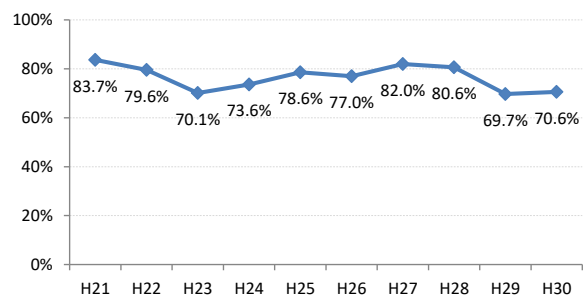

【大腸がん】精検受診率の推移

大腸	H21	H22	H23	H24	H25	H26	H27	H28	H29	H30
全国	63.2%	63.6%	62.8%	64.4%	65.9%	66.9%	68.8%	69.5%	69.7%	70.3%
広島県	64.9%	64.9%	67.4%	63.4%	59.3%	66.4%	70.4%	69.7%	68.3%	72.2%
広島市	61.3%	61.7%	70.1%	58.0%	42.6%	61.4%	68.1%	73.9%	69.7%	72.1%
呉市	77.5%	76.0%	88.1%	90.0%	89.5%	85.7%	85.4%	74.7%	76.1%	72.0%
竹原市	84.6%	75.0%	54.5%	44.4%	55.4%	60.0%	68.6%	72.4%	73.3%	76.3%
三原市	83.7%	79.6%	70.1%	73.6%	78.6%	77.0%	82.0%	80.6%	69.7%	70.6%
尾道市	57.4%	51.7%	47.2%	59.2%	68.9%	64.3%	70.5%	69.3%	74.6%	70.2%
福山市	74.0%	76.3%	72.9%	73.2%	73.8%	76.2%	75.5%	74.8%	70.4%	77.4%
府中市	70.0%	70.0%	67.4%	74.3%	72.3%	65.9%	51.3%	39.4%	59.6%	57.7%
三次市	67.2%	68.0%	47.6%	41.0%	49.7%	39.3%	31.1%	28.9%	40.4%	54.1%
庄原市	23.4%	46.7%	46.1%	29.3%	19.4%	31.1%	52.7%	49.5%	49.4%	60.3%
大竹市	18.8%	60.0%	87.1%	42.4%	74.8%	81.3%	79.2%	74.8%	76.8%	69.0%
東広島市	67.3%	65.2%	69.9%	76.7%	77.7%	74.4%	81.7%	79.2%	74.3%	83.8%
廿日市市	58.8%	62.1%	59.7%	72.6%	71.5%	70.6%	72.0%	67.3%	70.0%	80.4%
安芸高田市	44.9%	25.6%	51.9%	56.8%	52.8%	54.2%	63.1%	68.6%	43.3%	52.3%
江田島市	94.1%	76.0%	78.9%	92.7%	92.9%	85.1%	100.0%	39.1%	53.8%	60.7%
府中町	93.8%	94.3%	84.9%	82.8%	68.1%	72.2%	56.9%	61.2%	55.2%	68.5%
海田町	66.7%	70.8%	65.9%	80.8%	87.2%	80.6%	83.8%	72.4%	61.6%	78.7%
熊野町	79.0%	74.1%	72.6%	76.7%	69.4%	73.4%	86.1%	88.7%	81.0%	80.6%
坂町	60.0%	30.0%	72.7%	24.0%	65.4%	66.7%	46.3%	65.2%	63.2%	66.7%
安芸太田町	70.4%	76.2%	52.4%	59.5%	59.5%	80.0%	33.3%	28.2%	20.8%	28.0%
北広島町	66.7%	38.6%	49.1%	61.7%	66.7%	76.7%	84.4%	19.3%	63.8%	66.2%
大崎上島町	92.3%	87.1%	71.4%	90.5%	81.5%	77.8%	72.7%	71.4%	93.8%	100.0%
世羅町	81.5%	65.8%	28.2%	37.5%	43.3%	67.0%	63.2%	72.2%	63.4%	75.4%
神石高原町	66.0%	71.7%	73.0%	67.4%	82.6%	76.5%	69.4%	68.2%	55.6%	91.2%

三原市