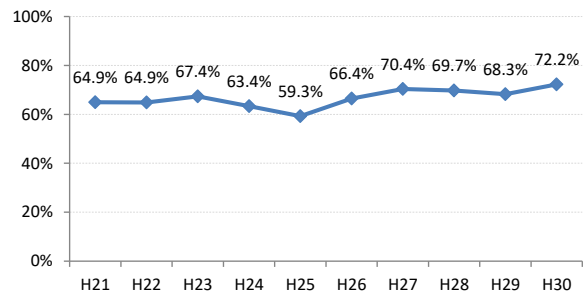

【大腸がん】精検受診率の推移

大腸	H21	H22	H23	H24	H25	H26	H27	H28	H29	H30
全国	63.2%	63.6%	62.8%	64.4%	65.9%	66.9%	68.8%	69.5%	69.7%	70.3%
広島県	64.9%	64.9%	67.4%	63.4%	59.3%	66.4%	70.4%	69.7%	68.3%	72.2%
広島市	61.3%	61.7%	70.1%	58.0%	42.6%	61.4%	68.1%	73.9%	69.7%	72.1%
呉市	77.5%	76.0%	88.1%	90.0%	89.5%	85.7%	85.4%	74.7%	76.1%	72.0%
竹原市	84.6%	75.0%	54.5%	44.4%	55.4%	60.0%	68.6%	72.4%	73.3%	76.3%
三原市	83.7%	79.6%	70.1%	73.6%	78.6%	77.0%	82.0%	80.6%	69.7%	70.6%
尾道市	57.4%	51.7%	47.2%	59.2%	68.9%	64.3%	70.5%	69.3%	74.6%	70.2%
福山市	74.0%	76.3%	72.9%	73.2%	73.8%	76.2%	75.5%	74.8%	70.4%	77.4%
府中市	70.0%	70.0%	67.4%	74.3%	72.3%	65.9%	51.3%	39.4%	59.6%	57.7%
三次市	67.2%	68.0%	47.6%	41.0%	49.7%	39.3%	31.1%	28.9%	40.4%	54.1%
庄原市	23.4%	46.7%	46.1%	29.3%	19.4%	31.1%	52.7%	49.5%	49.4%	60.3%
大竹市	18.8%	60.0%	87.1%	42.4%	74.8%	81.3%	79.2%	74.8%	76.8%	69.0%
東広島市	67.3%	65.2%	69.9%	76.7%	77.7%	74.4%	81.7%	79.2%	74.3%	83.8%
廿日市市	58.8%	62.1%	59.7%	72.6%	71.5%	70.6%	72.0%	67.3%	70.0%	80.4%
安芸高田市	44.9%	25.6%	51.9%	56.8%	52.8%	54.2%	63.1%	68.6%	43.3%	52.3%
江田島市	94.1%	76.0%	78.9%	92.7%	92.9%	85.1%	100.0%	39.1%	53.8%	60.7%
府中町	93.8%	94.3%	84.9%	82.8%	68.1%	72.2%	56.9%	61.2%	55.2%	68.5%
海田町	66.7%	70.8%	65.9%	80.8%	87.2%	80.6%	83.8%	72.4%	61.6%	78.7%
熊野町	79.0%	74.1%	72.6%	76.7%	69.4%	73.4%	86.1%	88.7%	81.0%	80.6%
坂町	60.0%	30.0%	72.7%	24.0%	65.4%	66.7%	46.3%	65.2%	63.2%	66.7%
安芸太田町	70.4%	76.2%	52.4%	59.5%	59.5%	80.0%	33.3%	28.2%	20.8%	28.0%
北広島町	66.7%	38.6%	49.1%	61.7%	66.7%	76.7%	84.4%	19.3%	63.8%	66.2%
大崎上島町	92.3%	87.1%	71.4%	90.5%	81.5%	77.8%	72.7%	71.4%	93.8%	100.0%
世羅町	81.5%	65.8%	28.2%	37.5%	43.3%	67.0%	63.2%	72.2%	63.4%	75.4%
神石高原町	66.0%	71.7%	73.0%	67.4%	82.6%	76.5%	69.4%	68.2%	55.6%	91.2%

広島県