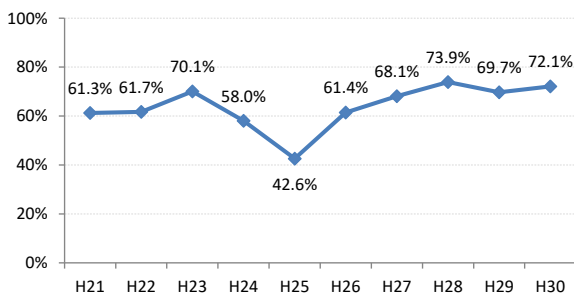

【大腸がん】精検受診率の推移

大腸	H21	H22	H23	H24	H25	H26	H27	H28	H29	H30
全国	63.2%	63.6%	62.8%	64.4%	65.9%	66.9%	68.8%	69.5%	69.7%	70.3%
広島県	64.9%	64.9%	67.4%	63.4%	59.3%	66.4%	70.4%	69.7%	68.3%	72.2%
広島市	61.3%	61.7%	70.1%	58.0%	42.6%	61.4%	68.1%	73.9%	69.7%	72.1%
呉市	77.5%	76.0%	88.1%	90.0%	89.5%	85.7%	85.4%	74.7%	76.1%	72.0%
竹原市	84.6%	75.0%	54.5%	44.4%	55.4%	60.0%	68.6%	72.4%	73.3%	76.3%
三原市	83.7%	79.6%	70.1%	73.6%	78.6%	77.0%	82.0%	80.6%	69.7%	70.6%
尾道市	57.4%	51.7%	47.2%	59.2%	68.9%	64.3%	70.5%	69.3%	74.6%	70.2%
福山市	74.0%	76.3%	72.9%	73.2%	73.8%	76.2%	75.5%	74.8%	70.4%	77.4%
府中市	70.0%	70.0%	67.4%	74.3%	72.3%	65.9%	51.3%	39.4%	59.6%	57.7%
三次市	67.2%	68.0%	47.6%	41.0%	49.7%	39.3%	31.1%	28.9%	40.4%	54.1%
庄原市	23.4%	46.7%	46.1%	29.3%	19.4%	31.1%	52.7%	49.5%	49.4%	60.3%
大竹市	18.8%	60.0%	87.1%	42.4%	74.8%	81.3%	79.2%	74.8%	76.8%	69.0%
東広島市	67.3%	65.2%	69.9%	76.7%	77.7%	74.4%	81.7%	79.2%	74.3%	83.8%
廿日市市	58.8%	62.1%	59.7%	72.6%	71.5%	70.6%	72.0%	67.3%	70.0%	80.4%
安芸高田市	44.9%	25.6%	51.9%	56.8%	52.8%	54.2%	63.1%	68.6%	43.3%	52.3%
江田島市	94.1%	76.0%	78.9%	92.7%	92.9%	85.1%	100.0%	39.1%	53.8%	60.7%
府中町	93.8%	94.3%	84.9%	82.8%	68.1%	72.2%	56.9%	61.2%	55.2%	68.5%
海田町	66.7%	70.8%	65.9%	80.8%	87.2%	80.6%	83.8%	72.4%	61.6%	78.7%
熊野町	79.0%	74.1%	72.6%	76.7%	69.4%	73.4%	86.1%	88.7%	81.0%	80.6%
坂町	60.0%	30.0%	72.7%	24.0%	65.4%	66.7%	46.3%	65.2%	63.2%	66.7%
安芸太田町	70.4%	76.2%	52.4%	59.5%	59.5%	80.0%	33.3%	28.2%	20.8%	28.0%
北広島町	66.7%	38.6%	49.1%	61.7%	66.7%	76.7%	84.4%	19.3%	63.8%	66.2%
大崎上島町	92.3%	87.1%	71.4%	90.5%	81.5%	77.8%	72.7%	71.4%	93.8%	100.0%
世羅町	81.5%	65.8%	28.2%	37.5%	43.3%	67.0%	63.2%	72.2%	63.4%	75.4%
神石高原町	66.0%	71.7%	73.0%	67.4%	82.6%	76.5%	69.4%	68.2%	55.6%	91.2%

広島市