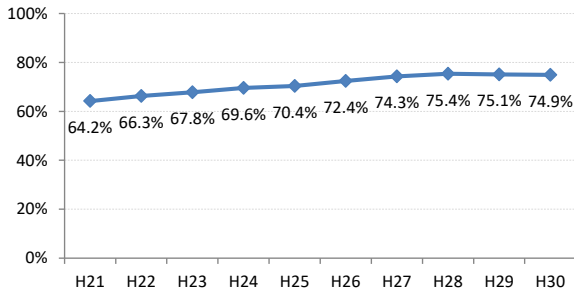

【子宮頸がん】精検受診率の推移

子宮	H21	H22	H23	H24	H25	H26	H27	H28	H29	H30
全国	64.2%	66.3%	67.8%	69.6%	70.4%	72.4%	74.3%	75.4%	75.1%	74.9%
広島県	57.6%	54.5%	69.0%	70.6%	66.1%	72.5%	72.3%	74.4%	73.1%	72.6%
広島市	41.9%	36.9%	58.4%	52.8%	38.6%	58.4%	65.0%	70.5%	74.4%	71.7%
呉市	78.2%	80.3%	89.7%	88.3%	89.1%	87.3%	76.4%	78.9%	69.8%	62.8%
竹原市	100.0%	71.4%	90.9%	66.7%	90.9%	83.3%	100.0%	85.7%	82.4%	100.0%
三原市	83.9%	77.6%	74.5%	69.4%	80.9%	83.7%	83.7%	78.6%	80.9%	78.0%
尾道市	23.5%	17.1%	35.5%	53.7%	65.8%	50.0%	63.4%	67.1%	63.5%	55.7%
福山市	92.1%	83.3%	87.3%	91.9%	92.7%	93.9%	92.3%	93.4%	89.2%	91.5%
府中市	33.3%	18.8%	80.0%	83.3%	85.7%	50.0%	0.0%	45.5%	35.7%	68.8%
三次市	83.3%	37.5%	66.7%	37.9%	76.5%	50.0%	77.8%	43.8%	50.0%	26.3%
庄原市	46.7%	61.5%	69.2%	60.0%	33.3%	76.0%	77.3%	80.6%	72.0%	30.0%
大竹市	0.0%	43.8%	15.4%	42.1%	50.0%	73.9%	72.2%	57.1%	72.7%	76.0%
東広島市	47.7%	52.8%	67.9%	90.1%	86.5%	89.8%	90.8%	83.5%	75.4%	88.1%
廿日市市	42.0%	89.0%	54.9%	82.1%	79.7%	33.3%	34.0%	42.2%	54.3%	65.7%
安芸高田市	88.9%	23.1%	85.7%	90.9%	85.7%	73.3%	87.5%	84.6%	28.6%	40.0%
江田島市	75.0%	100.0%	85.7%	85.7%	100.0%	100.0%	100.0%	16.7%	66.7%	42.9%
府中町	52.5%	53.3%	81.6%	88.5%	65.6%	66.7%	29.6%	40.9%	40.0%	42.9%
海田町	87.5%	67.6%	61.4%	67.7%	37.2%	71.1%	84.6%	75.0%	39.3%	90.5%
熊野町	56.3%	61.5%	63.2%	47.4%	80.0%	84.6%	81.3%	72.2%	36.4%	50.0%
坂町	0.0%	0.0%	71.4%	0.0%	75.0%	77.8%	42.9%	83.3%	57.1%	
安芸太田町	50.0%		33.3%	66.7%	100.0%	100.0%	100.0%	100.0%		
北広島町	0.0%	6.7%	45.5%	45.5%	69.2%	88.9%	100.0%	28.6%	42.9%	100.0%
大崎上島町	100.0%	100.0%	50.0%	100.0%	100.0%	100.0%	80.0%	100.0%	100.0%	50.0%
世羅町	50.0%	50.0%	55.6%	63.6%	62.5%	80.0%	100.0%	85.7%	90.0%	83.3%
神石高原町	100.0%	85.7%	50.0%	0.0%	80.0%	76.9%	71.4%	100.0%	75.0%	100.0%

全国