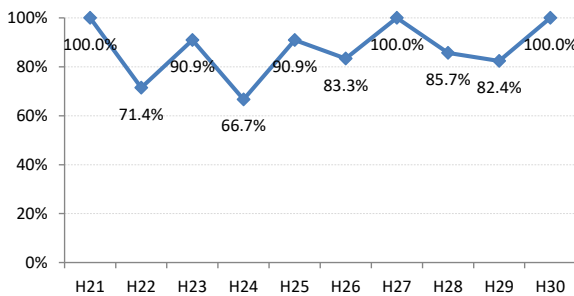

【子宮頸がん】精検受診率の推移

子宮	H21	H22	H23	H24	H25	H26	H27	H28	H29	H30
全国	64.2%	66.3%	67.8%	69.6%	70.4%	72.4%	74.3%	75.4%	75.1%	74.9%
広島県	57.6%	54.5%	69.0%	70.6%	66.1%	72.5%	72.3%	74.4%	73.1%	72.6%
広島市	41.9%	36.9%	58.4%	52.8%	38.6%	58.4%	65.0%	70.5%	74.4%	71.7%
呉市	78.2%	80.3%	89.7%	88.3%	89.1%	87.3%	76.4%	78.9%	69.8%	62.8%
竹原市	100.0%	71.4%	90.9%	66.7%	90.9%	83.3%	100.0%	85.7%	82.4%	100.0%
三原市	83.9%	77.6%	74.5%	69.4%	80.9%	83.7%	83.7%	78.6%	80.9%	78.0%
尾道市	23.5%	17.1%	35.5%	53.7%	65.8%	50.0%	63.4%	67.1%	63.5%	55.7%
福山市	92.1%	83.3%	87.3%	91.9%	92.7%	93.9%	92.3%	93.4%	89.2%	91.5%
府中市	33.3%	18.8%	80.0%	83.3%	85.7%	50.0%	0.0%	45.5%	35.7%	68.8%
三次市	83.3%	37.5%	66.7%	37.9%	76.5%	50.0%	77.8%	43.8%	50.0%	26.3%
庄原市	46.7%	61.5%	69.2%	60.0%	33.3%	76.0%	77.3%	80.6%	72.0%	30.0%
大竹市	0.0%	43.8%	15.4%	42.1%	50.0%	73.9%	72.2%	57.1%	72.7%	76.0%
東広島市	47.7%	52.8%	67.9%	90.1%	86.5%	89.8%	90.8%	83.5%	75.4%	88.1%
廿日市市	42.0%	89.0%	54.9%	82.1%	79.7%	33.3%	34.0%	42.2%	54.3%	65.7%
安芸高田市	88.9%	23.1%	85.7%	90.9%	85.7%	73.3%	87.5%	84.6%	28.6%	40.0%
江田島市	75.0%	100.0%	85.7%	85.7%	100.0%	100.0%	100.0%	16.7%	66.7%	42.9%
府中町	52.5%	53.3%	81.6%	88.5%	65.6%	66.7%	29.6%	40.9%	40.0%	42.9%
海田町	87.5%	67.6%	61.4%	67.7%	37.2%	71.1%	84.6%	75.0%	39.3%	90.5%
熊野町	56.3%	61.5%	63.2%	47.4%	80.0%	84.6%	81.3%	72.2%	36.4%	50.0%
坂町	0.0%	0.0%	71.4%	0.0%	75.0%	77.8%	42.9%	83.3%	57.1%	
安芸太田町	50.0%		33.3%	66.7%	100.0%	100.0%	100.0%	100.0%		
北広島町	0.0%	6.7%	45.5%	45.5%	69.2%	88.9%	100.0%	28.6%	42.9%	100.0%
大崎上島町	100.0%	100.0%	50.0%	100.0%	100.0%	100.0%	80.0%	100.0%	100.0%	50.0%
世羅町	50.0%	50.0%	55.6%	63.6%	62.5%	80.0%	100.0%	85.7%	90.0%	83.3%
神石高原町	100.0%	85.7%	50.0%	0.0%	80.0%	76.9%	71.4%	100.0%	75.0%	100.0%

竹原市