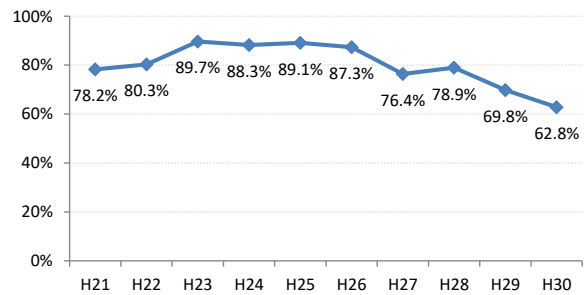

【子宮頸がん】精検受診率の推移

子宮	H21	H22	H23	H24	H25	H26	H27	H28	H29	H30
全国	64.2%	66.3%	67.8%	69.6%	70.4%	72.4%	74.3%	75.4%	75.1%	74.9%
広島県	57.6%	54.5%	69.0%	70.6%	66.1%	72.5%	72.3%	74.4%	73.1%	72.6%
広島市	41.9%	36.9%	58.4%	52.8%	38.6%	58.4%	65.0%	70.5%	74.4%	71.7%
呉市	78.2%	80.3%	89.7%	88.3%	89.1%	87.3%	76.4%	78.9%	69.8%	62.8%
竹原市	100.0%	71.4%	90.9%	66.7%	90.9%	83.3%	100.0%	85.7%	82.4%	100.0%
三原市	83.9%	77.6%	74.5%	69.4%	80.9%	83.7%	83.7%	78.6%	80.9%	78.0%
尾道市	23.5%	17.1%	35.5%	53.7%	65.8%	50.0%	63.4%	67.1%	63.5%	55.7%
福山市	92.1%	83.3%	87.3%	91.9%	92.7%	93.9%	92.3%	93.4%	89.2%	91.5%
府中市	33.3%	18.8%	80.0%	83.3%	85.7%	50.0%	0.0%	45.5%	35.7%	68.8%
三次市	83.3%	37.5%	66.7%	37.9%	76.5%	50.0%	77.8%	43.8%	50.0%	26.3%
庄原市	46.7%	61.5%	69.2%	60.0%	33.3%	76.0%	77.3%	80.6%	72.0%	30.0%
大竹市	0.0%	43.8%	15.4%	42.1%	50.0%	73.9%	72.2%	57.1%	72.7%	76.0%
東広島市	47.7%	52.8%	67.9%	90.1%	86.5%	89.8%	90.8%	83.5%	75.4%	88.1%
廿日市市	42.0%	89.0%	54.9%	82.1%	79.7%	33.3%	34.0%	42.2%	54.3%	65.7%
安芸高田市	88.9%	23.1%	85.7%	90.9%	85.7%	73.3%	87.5%	84.6%	28.6%	40.0%
江田島市	75.0%	100.0%	85.7%	85.7%	100.0%	100.0%	100.0%	16.7%	66.7%	42.9%
府中町	52.5%	53.3%	81.6%	88.5%	65.6%	66.7%	29.6%	40.9%	40.0%	42.9%
海田町	87.5%	67.6%	61.4%	67.7%	37.2%	71.1%	84.6%	75.0%	39.3%	90.5%
熊野町	56.3%	61.5%	63.2%	47.4%	80.0%	84.6%	81.3%	72.2%	36.4%	50.0%
坂町	0.0%	0.0%	71.4%	0.0%	75.0%	77.8%	42.9%	83.3%	57.1%	
安芸太田町	50.0%		33.3%	66.7%	100.0%	100.0%	100.0%	100.0%		
北広島町	0.0%	6.7%	45.5%	45.5%	69.2%	88.9%	100.0%	28.6%	42.9%	100.0%
大崎上島町	100.0%	100.0%	50.0%	100.0%	100.0%	100.0%	80.0%	100.0%	100.0%	50.0%
世羅町	50.0%	50.0%	55.6%	63.6%	62.5%	80.0%	100.0%	85.7%	90.0%	83.3%
神石高原町	100.0%	85.7%	50.0%	0.0%	80.0%	76.9%	71.4%	100.0%	75.0%	100.0%

呉市