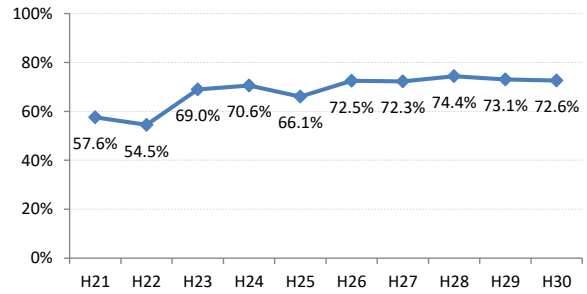

【子宮頸がん】精検受診率の推移

子宮	H21	H22	H23	H24	H25	H26	H27	H28	H29	H30
全国	64.2%	66.3%	67.8%	69.6%	70.4%	72.4%	74.3%	75.4%	75.1%	74.9%
広島県	57.6%	54.5%	69.0%	70.6%	66.1%	72.5%	72.3%	74.4%	73.1%	72.6%
広島市	41.9%	36.9%	58.4%	52.8%	38.6%	58.4%	65.0%	70.5%	74.4%	71.7%
呉市	78.2%	80.3%	89.7%	88.3%	89.1%	87.3%	76.4%	78.9%	69.8%	62.8%
竹原市	100.0%	71.4%	90.9%	66.7%	90.9%	83.3%	100.0%	85.7%	82.4%	100.0%
三原市	83.9%	77.6%	74.5%	69.4%	80.9%	83.7%	83.7%	78.6%	80.9%	78.0%
尾道市	23.5%	17.1%	35.5%	53.7%	65.8%	50.0%	63.4%	67.1%	63.5%	55.7%
福山市	92.1%	83.3%	87.3%	91.9%	92.7%	93.9%	92.3%	93.4%	89.2%	91.5%
府中市	33.3%	18.8%	80.0%	83.3%	85.7%	50.0%	0.0%	45.5%	35.7%	68.8%
三次市	83.3%	37.5%	66.7%	37.9%	76.5%	50.0%	77.8%	43.8%	50.0%	26.3%
庄原市	46.7%	61.5%	69.2%	60.0%	33.3%	76.0%	77.3%	80.6%	72.0%	30.0%
大竹市	0.0%	43.8%	15.4%	42.1%	50.0%	73.9%	72.2%	57.1%	72.7%	76.0%
東広島市	47.7%	52.8%	67.9%	90.1%	86.5%	89.8%	90.8%	83.5%	75.4%	88.1%
廿日市市	42.0%	89.0%	54.9%	82.1%	79.7%	33.3%	34.0%	42.2%	54.3%	65.7%
安芸高田市	88.9%	23.1%	85.7%	90.9%	85.7%	73.3%	87.5%	84.6%	28.6%	40.0%
江田島市	75.0%	100.0%	85.7%	85.7%	100.0%	100.0%	100.0%	16.7%	66.7%	42.9%
府中町	52.5%	53.3%	81.6%	88.5%	65.6%	66.7%	29.6%	40.9%	40.0%	42.9%
海田町	87.5%	67.6%	61.4%	67.7%	37.2%	71.1%	84.6%	75.0%	39.3%	90.5%
熊野町	56.3%	61.5%	63.2%	47.4%	80.0%	84.6%	81.3%	72.2%	36.4%	50.0%
坂町	0.0%	0.0%	71.4%	0.0%	75.0%	77.8%	42.9%	83.3%	57.1%	
安芸太田町	50.0%		33.3%	66.7%	100.0%	100.0%	100.0%	100.0%		
北広島町	0.0%	6.7%	45.5%	45.5%	69.2%	88.9%	100.0%	28.6%	42.9%	100.0%
大崎上島町	100.0%	100.0%	50.0%	100.0%	100.0%	100.0%	80.0%	100.0%	100.0%	50.0%
世羅町	50.0%	50.0%	55.6%	63.6%	62.5%	80.0%	100.0%	85.7%	90.0%	83.3%
神石高原町	100.0%	85.7%	50.0%	0.0%	80.0%	76.9%	71.4%	100.0%	75.0%	100.0%

広島県