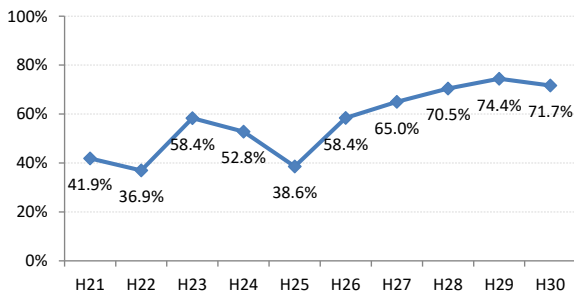

【子宮頸がん】精検受診率の推移

子宮	H21	H22	H23	H24	H25	H26	H27	H28	H29	H30
全国	64.2%	66.3%	67.8%	69.6%	70.4%	72.4%	74.3%	75.4%	75.1%	74.9%
広島県	57.6%	54.5%	69.0%	70.6%	66.1%	72.5%	72.3%	74.4%	73.1%	72.6%
広島市	41.9%	36.9%	58.4%	52.8%	38.6%	58.4%	65.0%	70.5%	74.4%	71.7%
呉市	78.2%	80.3%	89.7%	88.3%	89.1%	87.3%	76.4%	78.9%	69.8%	62.8%
竹原市	100.0%	71.4%	90.9%	66.7%	90.9%	83.3%	100.0%	85.7%	82.4%	100.0%
三原市	83.9%	77.6%	74.5%	69.4%	80.9%	83.7%	83.7%	78.6%	80.9%	78.0%
尾道市	23.5%	17.1%	35.5%	53.7%	65.8%	50.0%	63.4%	67.1%	63.5%	55.7%
福山市	92.1%	83.3%	87.3%	91.9%	92.7%	93.9%	92.3%	93.4%	89.2%	91.5%
府中市	33.3%	18.8%	80.0%	83.3%	85.7%	50.0%	0.0%	45.5%	35.7%	68.8%
三次市	83.3%	37.5%	66.7%	37.9%	76.5%	50.0%	77.8%	43.8%	50.0%	26.3%
庄原市	46.7%	61.5%	69.2%	60.0%	33.3%	76.0%	77.3%	80.6%	72.0%	30.0%
大竹市	0.0%	43.8%	15.4%	42.1%	50.0%	73.9%	72.2%	57.1%	72.7%	76.0%
東広島市	47.7%	52.8%	67.9%	90.1%	86.5%	89.8%	90.8%	83.5%	75.4%	88.1%
廿日市市	42.0%	89.0%	54.9%	82.1%	79.7%	33.3%	34.0%	42.2%	54.3%	65.7%
安芸高田市	88.9%	23.1%	85.7%	90.9%	85.7%	73.3%	87.5%	84.6%	28.6%	40.0%
江田島市	75.0%	100.0%	85.7%	85.7%	100.0%	100.0%	100.0%	16.7%	66.7%	42.9%
府中町	52.5%	53.3%	81.6%	88.5%	65.6%	66.7%	29.6%	40.9%	40.0%	42.9%
海田町	87.5%	67.6%	61.4%	67.7%	37.2%	71.1%	84.6%	75.0%	39.3%	90.5%
熊野町	56.3%	61.5%	63.2%	47.4%	80.0%	84.6%	81.3%	72.2%	36.4%	50.0%
坂町	0.0%	0.0%	71.4%	0.0%	75.0%	77.8%	42.9%	83.3%	57.1%	
安芸太田町	50.0%		33.3%	66.7%	100.0%	100.0%	100.0%	100.0%		
北広島町	0.0%	6.7%	45.5%	45.5%	69.2%	88.9%	100.0%	28.6%	42.9%	100.0%
大崎上島町	100.0%	100.0%	50.0%	100.0%	100.0%	100.0%	80.0%	100.0%	100.0%	50.0%
世羅町	50.0%	50.0%	55.6%	63.6%	62.5%	80.0%	100.0%	85.7%	90.0%	83.3%
神石高原町	100.0%	85.7%	50.0%	0.0%	80.0%	76.9%	71.4%	100.0%	75.0%	100.0%

広島市