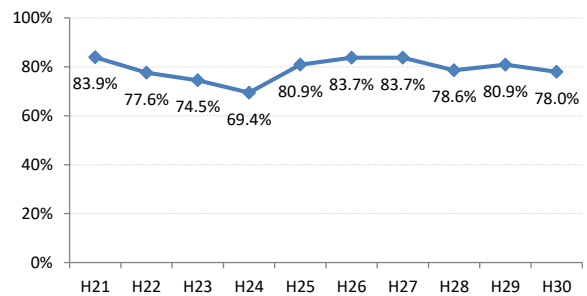

【子宮頸がん】精検受診率の推移

子宮	H21	H22	H23	H24	H25	H26	H27	H28	H29	H30
全国	64.2%	66.3%	67.8%	69.6%	70.4%	72.4%	74.3%	75.4%	75.1%	74.9%
広島県	57.6%	54.5%	69.0%	70.6%	66.1%	72.5%	72.3%	74.4%	73.1%	72.6%
広島市	41.9%	36.9%	58.4%	52.8%	38.6%	58.4%	65.0%	70.5%	74.4%	71.7%
呉市	78.2%	80.3%	89.7%	88.3%	89.1%	87.3%	76.4%	78.9%	69.8%	62.8%
竹原市	100.0%	71.4%	90.9%	66.7%	90.9%	83.3%	100.0%	85.7%	82.4%	100.0%
三原市	83.9%	77.6%	74.5%	69.4%	80.9%	83.7%	83.7%	78.6%	80.9%	78.0%
尾道市	23.5%	17.1%	35.5%	53.7%	65.8%	50.0%	63.4%	67.1%	63.5%	55.7%
福山市	92.1%	83.3%	87.3%	91.9%	92.7%	93.9%	92.3%	93.4%	89.2%	91.5%
府中市	33.3%	18.8%	80.0%	83.3%	85.7%	50.0%	0.0%	45.5%	35.7%	68.8%
三次市	83.3%	37.5%	66.7%	37.9%	76.5%	50.0%	77.8%	43.8%	50.0%	26.3%
庄原市	46.7%	61.5%	69.2%	60.0%	33.3%	76.0%	77.3%	80.6%	72.0%	30.0%
大竹市	0.0%	43.8%	15.4%	42.1%	50.0%	73.9%	72.2%	57.1%	72.7%	76.0%
東広島市	47.7%	52.8%	67.9%	90.1%	86.5%	89.8%	90.8%	83.5%	75.4%	88.1%
廿日市市	42.0%	89.0%	54.9%	82.1%	79.7%	33.3%	34.0%	42.2%	54.3%	65.7%
安芸高田市	88.9%	23.1%	85.7%	90.9%	85.7%	73.3%	87.5%	84.6%	28.6%	40.0%
江田島市	75.0%	100.0%	85.7%	85.7%	100.0%	100.0%	100.0%	16.7%	66.7%	42.9%
府中町	52.5%	53.3%	81.6%	88.5%	65.6%	66.7%	29.6%	40.9%	40.0%	42.9%
海田町	87.5%	67.6%	61.4%	67.7%	37.2%	71.1%	84.6%	75.0%	39.3%	90.5%
熊野町	56.3%	61.5%	63.2%	47.4%	80.0%	84.6%	81.3%	72.2%	36.4%	50.0%
坂町	0.0%	0.0%	71.4%	0.0%	75.0%	77.8%	42.9%	83.3%	57.1%	
安芸太田町	50.0%		33.3%	66.7%	100.0%	100.0%	100.0%	100.0%		
北広島町	0.0%	6.7%	45.5%	45.5%	69.2%	88.9%	100.0%	28.6%	42.9%	100.0%
大崎上島町	100.0%	100.0%	50.0%	100.0%	100.0%	100.0%	80.0%	100.0%	100.0%	50.0%
世羅町	50.0%	50.0%	55.6%	63.6%	62.5%	80.0%	100.0%	85.7%	90.0%	83.3%
神石高原町	100.0%	85.7%	50.0%	0.0%	80.0%	76.9%	71.4%	100.0%	75.0%	100.0%

三原市