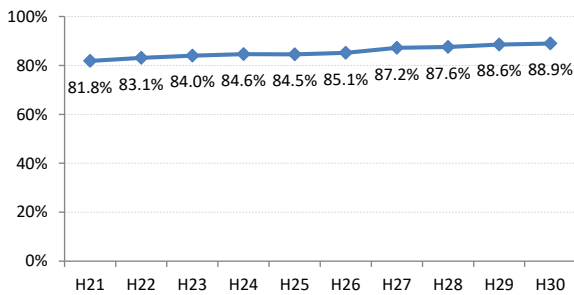

【乳がん】精検受診率の推移

乳	H21	H22	H23	H24	H25	H26	H27	H28	H29	H30
全国	81.8%	83.1%	84.0%	84.6%	84.5%	85.1%	87.2%	87.6%	88.6%	88.9%
広島県	68.6%	70.6%	80.1%	81.8%	78.4%	82.6%	83.1%	86.7%	86.6%	88.8%
広島市	54.9%	59.6%	75.9%	75.9%	64.1%	76.4%	78.3%	85.2%	83.9%	85.4%
呉市	57.7%	92.8%	94.7%	92.1%	96.7%	93.5%	80.8%	93.7%	91.9%	91.0%
竹原市	92.4%	100.0%	94.1%	92.6%	97.7%	97.8%	95.9%	96.9%	95.5%	100.0%
三原市	93.6%	93.7%	89.5%	84.6%	95.0%	89.2%	93.5%	93.2%	88.2%	91.9%
尾道市	77.6%	73.5%	62.5%	71.0%	85.1%	80.8%	70.9%	66.5%	75.1%	75.9%
福山市	96.6%	93.6%	92.4%	95.1%	94.2%	90.7%	96.2%	92.7%	94.4%	94.1%
府中市	77.8%	63.2%	56.8%	88.0%	72.2%	75.9%	69.8%	77.8%	75.8%	100.0%
三次市	85.7%	90.3%	83.3%	73.1%	94.7%	65.5%	58.7%	79.2%	81.8%	97.4%
庄原市	46.4%	50.0%	88.9%	97.2%	79.5%	82.1%	94.0%	84.2%	85.1%	90.7%
大竹市	72.0%	75.0%	66.7%	82.1%	86.7%	100.0%	91.5%	94.6%	94.7%	88.2%
東広島市	47.0%	41.8%	85.3%	91.0%	89.5%	94.6%	97.4%	93.7%	96.5%	98.2%
廿日市市	89.7%	87.4%	91.4%	91.2%	92.0%	83.3%	93.9%	91.2%	84.1%	93.2%
安芸高田市	88.9%	80.0%	84.6%	93.8%	72.5%	94.4%	77.4%	87.5%	78.9%	90.9%
江田島市	85.7%	89.3%	94.1%	82.4%	91.9%	100.0%	100.0%	75.0%	94.7%	80.0%
府中町	60.2%	72.0%	72.9%	58.2%	68.4%	72.8%	83.1%		95.2%	71.8%
海田町	88.9%	87.2%	75.0%	78.1%	75.4%	94.6%	91.7%	96.6%	75.7%	96.4%
熊野町	81.8%	46.7%	48.6%	69.2%	88.9%	97.1%	88.9%	85.4%	84.1%	93.0%
坂町	75.0%	33.3%	42.9%	25.0%	85.0%	88.2%	80.0%	72.7%	100.0%	88.9%
安芸太田町	78.6%	100.0%	100.0%	83.3%	83.3%	100.0%	84.6%	84.6%	100.0%	100.0%
北広島町	70.6%	50.0%	67.9%	85.3%	82.1%	82.6%	93.8%	56.7%	85.0%	81.3%
大崎上島町	100.0%	100.0%	100.0%	95.2%	100.0%	100.0%	85.7%	100.0%	100.0%	95.5%
世羅町	67.3%	84.2%	46.5%	56.8%	68.4%	88.4%	87.0%	87.5%	94.1%	86.7%
神石高原町	81.5%	87.5%	87.5%	82.1%	86.4%	91.2%	86.7%	92.6%	88.9%	92.3%

全国