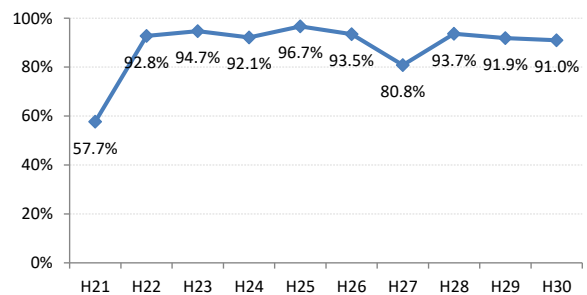

【乳がん】精検受診率の推移

乳	H21	H22	H23	H24	H25	H26	H27	H28	H29	H30
全国	81.8%	83.1%	84.0%	84.6%	84.5%	85.1%	87.2%	87.6%	88.6%	88.9%
広島県	68.6%	70.6%	80.1%	81.8%	78.4%	82.6%	83.1%	86.7%	86.6%	88.8%
広島市	54.9%	59.6%	75.9%	75.9%	64.1%	76.4%	78.3%	85.2%	83.9%	85.4%
呉市	57.7%	92.8%	94.7%	92.1%	96.7%	93.5%	80.8%	93.7%	91.9%	91.0%
竹原市	92.4%	100.0%	94.1%	92.6%	97.7%	97.8%	95.9%	96.9%	95.5%	100.0%
三原市	93.6%	93.7%	89.5%	84.6%	95.0%	89.2%	93.5%	93.2%	88.2%	91.9%
尾道市	77.6%	73.5%	62.5%	71.0%	85.1%	80.8%	70.9%	66.5%	75.1%	75.9%
福山市	96.6%	93.6%	92.4%	95.1%	94.2%	90.7%	96.2%	92.7%	94.4%	94.1%
府中市	77.8%	63.2%	56.8%	88.0%	72.2%	75.9%	69.8%	77.8%	75.8%	100.0%
三次市	85.7%	90.3%	83.3%	73.1%	94.7%	65.5%	58.7%	79.2%	81.8%	97.4%
庄原市	46.4%	50.0%	88.9%	97.2%	79.5%	82.1%	94.0%	84.2%	85.1%	90.7%
大竹市	72.0%	75.0%	66.7%	82.1%	86.7%	100.0%	91.5%	94.6%	94.7%	88.2%
東広島市	47.0%	41.8%	85.3%	91.0%	89.5%	94.6%	97.4%	93.7%	96.5%	98.2%
廿日市市	89.7%	87.4%	91.4%	91.2%	92.0%	83.3%	93.9%	91.2%	84.1%	93.2%
安芸高田市	88.9%	80.0%	84.6%	93.8%	72.5%	94.4%	77.4%	87.5%	78.9%	90.9%
江田島市	85.7%	89.3%	94.1%	82.4%	91.9%	100.0%	100.0%	75.0%	94.7%	80.0%
府中町	60.2%	72.0%	72.9%	58.2%	68.4%	72.8%	83.1%		95.2%	71.8%
海田町	88.9%	87.2%	75.0%	78.1%	75.4%	94.6%	91.7%	96.6%	75.7%	96.4%
熊野町	81.8%	46.7%	48.6%	69.2%	88.9%	97.1%	88.9%	85.4%	84.1%	93.0%
坂町	75.0%	33.3%	42.9%	25.0%	85.0%	88.2%	80.0%	72.7%	100.0%	88.9%
安芸太田町	78.6%	100.0%	100.0%	83.3%	83.3%	100.0%	84.6%	84.6%	100.0%	100.0%
北広島町	70.6%	50.0%	67.9%	85.3%	82.1%	82.6%	93.8%	56.7%	85.0%	81.3%
大崎上島町	100.0%	100.0%	100.0%	95.2%	100.0%	100.0%	85.7%	100.0%	100.0%	95.5%
世羅町	67.3%	84.2%	46.5%	56.8%	68.4%	88.4%	87.0%	87.5%	94.1%	86.7%
神石高原町	81.5%	87.5%	87.5%	82.1%	86.4%	91.2%	86.7%	92.6%	88.9%	92.3%

呉市