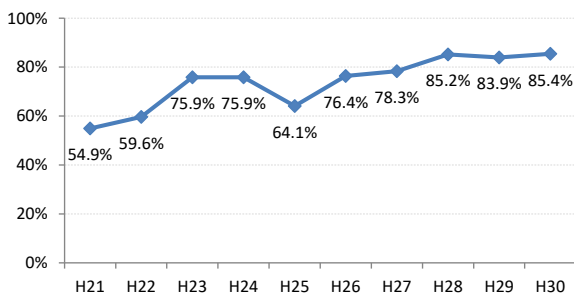

【乳がん】精検受診率の推移

乳	H21	H22	H23	H24	H25	H26	H27	H28	H29	H30
全国	81.8%	83.1%	84.0%	84.6%	84.5%	85.1%	87.2%	87.6%	88.6%	88.9%
広島県	68.6%	70.6%	80.1%	81.8%	78.4%	82.6%	83.1%	86.7%	86.6%	88.8%
広島市	54.9%	59.6%	75.9%	75.9%	64.1%	76.4%	78.3%	85.2%	83.9%	85.4%
呉市	57.7%	92.8%	94.7%	92.1%	96.7%	93.5%	80.8%	93.7%	91.9%	91.0%
竹原市	92.4%	100.0%	94.1%	92.6%	97.7%	97.8%	95.9%	96.9%	95.5%	100.0%
三原市	93.6%	93.7%	89.5%	84.6%	95.0%	89.2%	93.5%	93.2%	88.2%	91.9%
尾道市	77.6%	73.5%	62.5%	71.0%	85.1%	80.8%	70.9%	66.5%	75.1%	75.9%
福山市	96.6%	93.6%	92.4%	95.1%	94.2%	90.7%	96.2%	92.7%	94.4%	94.1%
府中市	77.8%	63.2%	56.8%	88.0%	72.2%	75.9%	69.8%	77.8%	75.8%	100.0%
三次市	85.7%	90.3%	83.3%	73.1%	94.7%	65.5%	58.7%	79.2%	81.8%	97.4%
庄原市	46.4%	50.0%	88.9%	97.2%	79.5%	82.1%	94.0%	84.2%	85.1%	90.7%
大竹市	72.0%	75.0%	66.7%	82.1%	86.7%	100.0%	91.5%	94.6%	94.7%	88.2%
東広島市	47.0%	41.8%	85.3%	91.0%	89.5%	94.6%	97.4%	93.7%	96.5%	98.2%
廿日市市	89.7%	87.4%	91.4%	91.2%	92.0%	83.3%	93.9%	91.2%	84.1%	93.2%
安芸高田市	88.9%	80.0%	84.6%	93.8%	72.5%	94.4%	77.4%	87.5%	78.9%	90.9%
江田島市	85.7%	89.3%	94.1%	82.4%	91.9%	100.0%	100.0%	75.0%	94.7%	80.0%
府中町	60.2%	72.0%	72.9%	58.2%	68.4%	72.8%	83.1%		95.2%	71.8%
海田町	88.9%	87.2%	75.0%	78.1%	75.4%	94.6%	91.7%	96.6%	75.7%	96.4%
熊野町	81.8%	46.7%	48.6%	69.2%	88.9%	97.1%	88.9%	85.4%	84.1%	93.0%
坂町	75.0%	33.3%	42.9%	25.0%	85.0%	88.2%	80.0%	72.7%	100.0%	88.9%
安芸太田町	78.6%	100.0%	100.0%	83.3%	83.3%	100.0%	84.6%	84.6%	100.0%	100.0%
北広島町	70.6%	50.0%	67.9%	85.3%	82.1%	82.6%	93.8%	56.7%	85.0%	81.3%
大崎上島町	100.0%	100.0%	100.0%	95.2%	100.0%	100.0%	85.7%	100.0%	100.0%	95.5%
世羅町	67.3%	84.2%	46.5%	56.8%	68.4%	88.4%	87.0%	87.5%	94.1%	86.7%
神石高原町	81.5%	87.5%	87.5%	82.1%	86.4%	91.2%	86.7%	92.6%	88.9%	92.3%

広島市