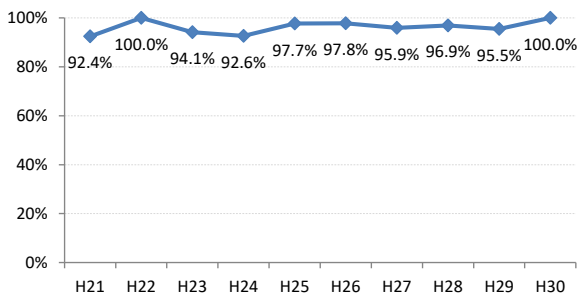

【乳がん】精検受診率の推移

乳	H21	H22	H23	H24	H25	H26	H27	H28	H29	H30
全国	81.8%	83.1%	84.0%	84.6%	84.5%	85.1%	87.2%	87.6%	88.6%	88.9%
広島県	68.6%	70.6%	80.1%	81.8%	78.4%	82.6%	83.1%	86.7%	86.6%	88.8%
広島市	54.9%	59.6%	75.9%	75.9%	64.1%	76.4%	78.3%	85.2%	83.9%	85.4%
呉市	57.7%	92.8%	94.7%	92.1%	96.7%	93.5%	80.8%	93.7%	91.9%	91.0%
竹原市	92.4%	100.0%	94.1%	92.6%	97.7%	97.8%	95.9%	96.9%	95.5%	100.0%
三原市	93.6%	93.7%	89.5%	84.6%	95.0%	89.2%	93.5%	93.2%	88.2%	91.9%
尾道市	77.6%	73.5%	62.5%	71.0%	85.1%	80.8%	70.9%	66.5%	75.1%	75.9%
福山市	96.6%	93.6%	92.4%	95.1%	94.2%	90.7%	96.2%	92.7%	94.4%	94.1%
府中市	77.8%	63.2%	56.8%	88.0%	72.2%	75.9%	69.8%	77.8%	75.8%	100.0%
三次市	85.7%	90.3%	83.3%	73.1%	94.7%	65.5%	58.7%	79.2%	81.8%	97.4%
庄原市	46.4%	50.0%	88.9%	97.2%	79.5%	82.1%	94.0%	84.2%	85.1%	90.7%
大竹市	72.0%	75.0%	66.7%	82.1%	86.7%	100.0%	91.5%	94.6%	94.7%	88.2%
東広島市	47.0%	41.8%	85.3%	91.0%	89.5%	94.6%	97.4%	93.7%	96.5%	98.2%
廿日市市	89.7%	87.4%	91.4%	91.2%	92.0%	83.3%	93.9%	91.2%	84.1%	93.2%
安芸高田市	88.9%	80.0%	84.6%	93.8%	72.5%	94.4%	77.4%	87.5%	78.9%	90.9%
江田島市	85.7%	89.3%	94.1%	82.4%	91.9%	100.0%	100.0%	75.0%	94.7%	80.0%
府中町	60.2%	72.0%	72.9%	58.2%	68.4%	72.8%	83.1%		95.2%	71.8%
海田町	88.9%	87.2%	75.0%	78.1%	75.4%	94.6%	91.7%	96.6%	75.7%	96.4%
熊野町	81.8%	46.7%	48.6%	69.2%	88.9%	97.1%	88.9%	85.4%	84.1%	93.0%
坂町	75.0%	33.3%	42.9%	25.0%	85.0%	88.2%	80.0%	72.7%	100.0%	88.9%
安芸太田町	78.6%	100.0%	100.0%	83.3%	83.3%	100.0%	84.6%	84.6%	100.0%	100.0%
北広島町	70.6%	50.0%	67.9%	85.3%	82.1%	82.6%	93.8%	56.7%	85.0%	81.3%
大崎上島町	100.0%	100.0%	100.0%	95.2%	100.0%	100.0%	85.7%	100.0%	100.0%	95.5%
世羅町	67.3%	84.2%	46.5%	56.8%	68.4%	88.4%	87.0%	87.5%	94.1%	86.7%
神石高原町	81.5%	87.5%	87.5%	82.1%	86.4%	91.2%	86.7%	92.6%	88.9%	92.3%

竹原市