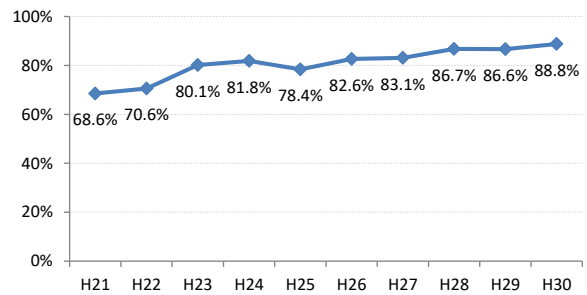

【乳がん】精検受診率の推移

乳	H21	H22	H23	H24	H25	H26	H27	H28	H29	H30
全国	81.8%	83.1%	84.0%	84.6%	84.5%	85.1%	87.2%	87.6%	88.6%	88.9%
広島県	68.6%	70.6%	80.1%	81.8%	78.4%	82.6%	83.1%	86.7%	86.6%	88.8%
広島市	54.9%	59.6%	75.9%	75.9%	64.1%	76.4%	78.3%	85.2%	83.9%	85.4%
呉市	57.7%	92.8%	94.7%	92.1%	96.7%	93.5%	80.8%	93.7%	91.9%	91.0%
竹原市	92.4%	100.0%	94.1%	92.6%	97.7%	97.8%	95.9%	96.9%	95.5%	100.0%
三原市	93.6%	93.7%	89.5%	84.6%	95.0%	89.2%	93.5%	93.2%	88.2%	91.9%
尾道市	77.6%	73.5%	62.5%	71.0%	85.1%	80.8%	70.9%	66.5%	75.1%	75.9%
福山市	96.6%	93.6%	92.4%	95.1%	94.2%	90.7%	96.2%	92.7%	94.4%	94.1%
府中市	77.8%	63.2%	56.8%	88.0%	72.2%	75.9%	69.8%	77.8%	75.8%	100.0%
三次市	85.7%	90.3%	83.3%	73.1%	94.7%	65.5%	58.7%	79.2%	81.8%	97.4%
庄原市	46.4%	50.0%	88.9%	97.2%	79.5%	82.1%	94.0%	84.2%	85.1%	90.7%
大竹市	72.0%	75.0%	66.7%	82.1%	86.7%	100.0%	91.5%	94.6%	94.7%	88.2%
東広島市	47.0%	41.8%	85.3%	91.0%	89.5%	94.6%	97.4%	93.7%	96.5%	98.2%
廿日市市	89.7%	87.4%	91.4%	91.2%	92.0%	83.3%	93.9%	91.2%	84.1%	93.2%
安芸高田市	88.9%	80.0%	84.6%	93.8%	72.5%	94.4%	77.4%	87.5%	78.9%	90.9%
江田島市	85.7%	89.3%	94.1%	82.4%	91.9%	100.0%	100.0%	75.0%	94.7%	80.0%
府中町	60.2%	72.0%	72.9%	58.2%	68.4%	72.8%	83.1%		95.2%	71.8%
海田町	88.9%	87.2%	75.0%	78.1%	75.4%	94.6%	91.7%	96.6%	75.7%	96.4%
熊野町	81.8%	46.7%	48.6%	69.2%	88.9%	97.1%	88.9%	85.4%	84.1%	93.0%
坂町	75.0%	33.3%	42.9%	25.0%	85.0%	88.2%	80.0%	72.7%	100.0%	88.9%
安芸太田町	78.6%	100.0%	100.0%	83.3%	83.3%	100.0%	84.6%	84.6%	100.0%	100.0%
北広島町	70.6%	50.0%	67.9%	85.3%	82.1%	82.6%	93.8%	56.7%	85.0%	81.3%
大崎上島町	100.0%	100.0%	100.0%	95.2%	100.0%	100.0%	85.7%	100.0%	100.0%	95.5%
世羅町	67.3%	84.2%	46.5%	56.8%	68.4%	88.4%	87.0%	87.5%	94.1%	86.7%
神石高原町	81.5%	87.5%	87.5%	82.1%	86.4%	91.2%	86.7%	92.6%	88.9%	92.3%

広島県