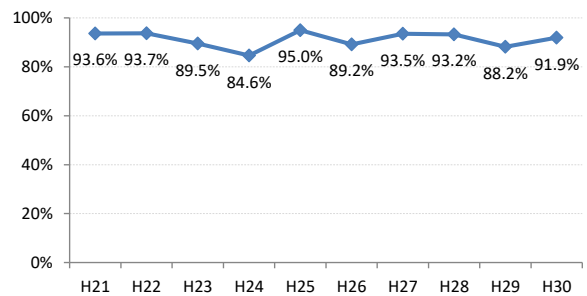

【乳がん】精検受診率の推移

乳	H21	H22	H23	H24	H25	H26	H27	H28	H29	H30
全国	81.8%	83.1%	84.0%	84.6%	84.5%	85.1%	87.2%	87.6%	88.6%	88.9%
広島県	68.6%	70.6%	80.1%	81.8%	78.4%	82.6%	83.1%	86.7%	86.6%	88.8%
広島市	54.9%	59.6%	75.9%	75.9%	64.1%	76.4%	78.3%	85.2%	83.9%	85.4%
呉市	57.7%	92.8%	94.7%	92.1%	96.7%	93.5%	80.8%	93.7%	91.9%	91.0%
竹原市	92.4%	100.0%	94.1%	92.6%	97.7%	97.8%	95.9%	96.9%	95.5%	100.0%
三原市	93.6%	93.7%	89.5%	84.6%	95.0%	89.2%	93.5%	93.2%	88.2%	91.9%
尾道市	77.6%	73.5%	62.5%	71.0%	85.1%	80.8%	70.9%	66.5%	75.1%	75.9%
福山市	96.6%	93.6%	92.4%	95.1%	94.2%	90.7%	96.2%	92.7%	94.4%	94.1%
府中市	77.8%	63.2%	56.8%	88.0%	72.2%	75.9%	69.8%	77.8%	75.8%	100.0%
三次市	85.7%	90.3%	83.3%	73.1%	94.7%	65.5%	58.7%	79.2%	81.8%	97.4%
庄原市	46.4%	50.0%	88.9%	97.2%	79.5%	82.1%	94.0%	84.2%	85.1%	90.7%
大竹市	72.0%	75.0%	66.7%	82.1%	86.7%	100.0%	91.5%	94.6%	94.7%	88.2%
東広島市	47.0%	41.8%	85.3%	91.0%	89.5%	94.6%	97.4%	93.7%	96.5%	98.2%
廿日市市	89.7%	87.4%	91.4%	91.2%	92.0%	83.3%	93.9%	91.2%	84.1%	93.2%
安芸高田市	88.9%	80.0%	84.6%	93.8%	72.5%	94.4%	77.4%	87.5%	78.9%	90.9%
江田島市	85.7%	89.3%	94.1%	82.4%	91.9%	100.0%	100.0%	75.0%	94.7%	80.0%
府中町	60.2%	72.0%	72.9%	58.2%	68.4%	72.8%	83.1%		95.2%	71.8%
海田町	88.9%	87.2%	75.0%	78.1%	75.4%	94.6%	91.7%	96.6%	75.7%	96.4%
熊野町	81.8%	46.7%	48.6%	69.2%	88.9%	97.1%	88.9%	85.4%	84.1%	93.0%
坂町	75.0%	33.3%	42.9%	25.0%	85.0%	88.2%	80.0%	72.7%	100.0%	88.9%
安芸太田町	78.6%	100.0%	100.0%	83.3%	83.3%	100.0%	84.6%	84.6%	100.0%	100.0%
北広島町	70.6%	50.0%	67.9%	85.3%	82.1%	82.6%	93.8%	56.7%	85.0%	81.3%
大崎上島町	100.0%	100.0%	100.0%	95.2%	100.0%	100.0%	85.7%	100.0%	100.0%	95.5%
世羅町	67.3%	84.2%	46.5%	56.8%	68.4%	88.4%	87.0%	87.5%	94.1%	86.7%
神石高原町	81.5%	87.5%	87.5%	82.1%	86.4%	91.2%	86.7%	92.6%	88.9%	92.3%

三原市