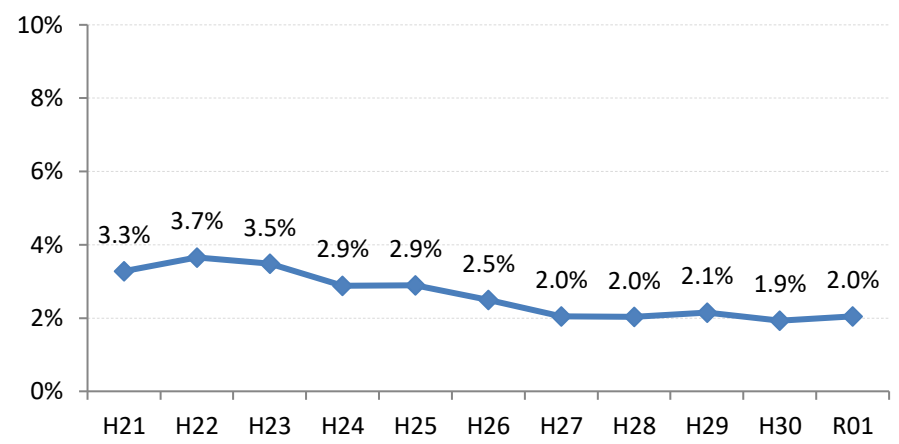

【肺がん】要精検率の推移

肺	H21	H22	H23	H24	H25	H26	H27	H28	H29	H30	R01
全国	2.2%	2.2%	2.1%	2.0%	2.0%	2.0%	1.5%	1.6%	1.6%	1.6%	1.6%
広島県	3.3%	3.7%	3.5%	2.9%	2.9%	2.5%	2.0%	2.0%	2.1%	1.9%	2.0%
広島市	2.8%	3.5%	3.6%	2.7%	2.5%	2.3%	2.3%	2.2%	2.4%	2.3%	2.4%
呉市	5.3%	5.5%	4.6%	4.5%	4.1%	3.7%	3.2%	3.1%	3.4%	2.7%	3.0%
竹原市	2.7%	2.1%	1.7%	5.0%	3.8%	2.9%	1.7%	1.0%	1.0%	1.8%	0.1%
三原市	4.6%	3.9%	1.6%	1.3%	1.7%	1.8%	0.6%	1.4%	1.6%	1.3%	2.1%
尾道市	4.7%	5.3%	5.5%	3.5%	3.5%	3.8%	2.4%	2.1%	2.3%	2.1%	1.8%
福山市	3.8%	3.3%	3.0%	2.8%	2.8%	2.3%	0.6%	0.7%	0.7%	0.7%	0.8%
府中市	3.6%	3.7%	2.5%	3.9%	4.0%	3.4%	1.5%	1.9%	1.7%	2.0%	1.4%
三次市	2.6%	1.8%	4.6%	4.5%	3.6%	3.8%	3.8%	5.6%	4.4%	3.5%	4.3%
庄原市	8.5%	7.2%	7.0%	7.7%	6.6%	6.2%	10.0%	7.3%	8.2%	6.1%	7.9%
大竹市	3.9%	4.4%	2.2%	3.5%	4.1%	4.4%	0.9%	1.3%	1.7%	0.9%	0.3%
東広島市	1.7%	2.5%	1.5%	0.9%	1.4%	1.1%	1.3%	0.9%	1.1%	1.0%	0.9%
廿日市市	1.2%	3.6%	4.5%	1.9%	2.0%	0.9%	0.9%	1.1%	1.0%	1.2%	1.0%
安芸高田市	1.2%	3.3%	2.0%	4.0%	3.8%	1.9%	0.9%	1.7%	2.8%	1.9%	1.7%
江田島市	1.4%	2.8%	1.5%	2.4%	2.6%	1.8%	0.2%	2.0%	4.7%	3.1%	2.8%
府中町	3.7%	2.5%	2.3%	2.2%	2.4%	2.0%	2.8%			1.2%	0.9%
海田町	1.1%	4.2%	4.1%	1.0%	1.7%	1.1%	1.1%	2.2%	0.4%	0.7%	1.0%
熊野町	3.7%	3.2%	1.4%	2.6%	3.2%	2.1%	2.2%	1.2%	2.0%	2.4%	1.8%
坂町	3.3%	1.6%	2.1%	1.5%	6.6%	2.0%	0.4%	1.5%	1.0%	1.0%	0.0%
安芸太田町	3.0%	1.7%	4.8%	2.4%	2.4%	1.0%	2.2%	1.2%	0.8%	0.9%	1.2%
北広島町	1.6%	2.5%	2.9%	2.1%	3.3%	1.6%	1.6%	2.0%	1.9%	1.1%	2.3%
大崎上島町	3.2%	3.5%	2.8%	2.8%	6.3%	3.7%	2.2%	1.5%	3.9%	1.5%	2.1%
世羅町	3.3%	2.6%	3.8%	3.0%	4.2%	3.4%	3.3%	3.9%	2.5%	2.5%	3.2%
神石高原町	3.8%	3.5%	2.7%	2.0%	3.7%	4.6%	1.9%	2.3%	1.0%	0.7%	0.9%

広島県