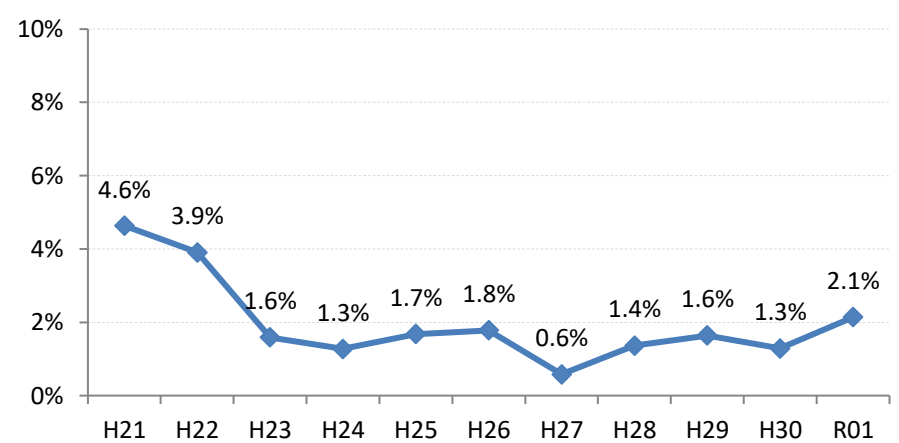

【肺がん】要精検率の推移

肺	H21	H22	H23	H24	H25	H26	H27	H28	H29	H30	R01
全国	2.2%	2.2%	2.1%	2.0%	2.0%	2.0%	1.5%	1.6%	1.6%	1.6%	1.6%
広島県	3.3%	3.7%	3.5%	2.9%	2.9%	2.5%	2.0%	2.0%	2.1%	1.9%	2.0%
広島市	2.8%	3.5%	3.6%	2.7%	2.5%	2.3%	2.3%	2.2%	2.4%	2.3%	2.4%
呉市	5.3%	5.5%	4.6%	4.5%	4.1%	3.7%	3.2%	3.1%	3.4%	2.7%	3.0%
竹原市	2.7%	2.1%	1.7%	5.0%	3.8%	2.9%	1.7%	1.0%	1.0%	1.8%	0.1%
三原市	4.6%	3.9%	1.6%	1.3%	1.7%	1.8%	0.6%	1.4%	1.6%	1.3%	2.1%
尾道市	4.7%	5.3%	5.5%	3.5%	3.5%	3.8%	2.4%	2.1%	2.3%	2.1%	1.8%
福山市	3.8%	3.3%	3.0%	2.8%	2.8%	2.3%	0.6%	0.7%	0.7%	0.7%	0.8%
府中市	3.6%	3.7%	2.5%	3.9%	4.0%	3.4%	1.5%	1.9%	1.7%	2.0%	1.4%
三次市	2.6%	1.8%	4.6%	4.5%	3.6%	3.8%	3.8%	5.6%	4.4%	3.5%	4.3%
庄原市	8.5%	7.2%	7.0%	7.7%	6.6%	6.2%	10.0%	7.3%	8.2%	6.1%	7.9%
大竹市	3.9%	4.4%	2.2%	3.5%	4.1%	4.4%	0.9%	1.3%	1.7%	0.9%	0.3%
東広島市	1.7%	2.5%	1.5%	0.9%	1.4%	1.1%	1.3%	0.9%	1.1%	1.0%	0.9%
廿日市市	1.2%	3.6%	4.5%	1.9%	2.0%	0.9%	0.9%	1.1%	1.0%	1.2%	1.0%
安芸高田市	1.2%	3.3%	2.0%	4.0%	3.8%	1.9%	0.9%	1.7%	2.8%	1.9%	1.7%
江田島市	1.4%	2.8%	1.5%	2.4%	2.6%	1.8%	0.2%	2.0%	4.7%	3.1%	2.8%
府中町	3.7%	2.5%	2.3%	2.2%	2.4%	2.0%	2.8%			1.2%	0.9%
海田町	1.1%	4.2%	4.1%	1.0%	1.7%	1.1%	1.1%	2.2%	0.4%	0.7%	1.0%
熊野町	3.7%	3.2%	1.4%	2.6%	3.2%	2.1%	2.2%	1.2%	2.0%	2.4%	1.8%
坂町	3.3%	1.6%	2.1%	1.5%	6.6%	2.0%	0.4%	1.5%	1.0%	1.0%	0.0%
安芸太田町	3.0%	1.7%	4.8%	2.4%	2.4%	1.0%	2.2%	1.2%	0.8%	0.9%	1.2%
北広島町	1.6%	2.5%	2.9%	2.1%	3.3%	1.6%	1.6%	2.0%	1.9%	1.1%	2.3%
大崎上島町	3.2%	3.5%	2.8%	2.8%	6.3%	3.7%	2.2%	1.5%	3.9%	1.5%	2.1%
世羅町	3.3%	2.6%	3.8%	3.0%	4.2%	3.4%	3.3%	3.9%	2.5%	2.5%	3.2%
神石高原町	3.8%	3.5%	2.7%	2.0%	3.7%	4.6%	1.9%	2.3%	1.0%	0.7%	0.9%

三原市