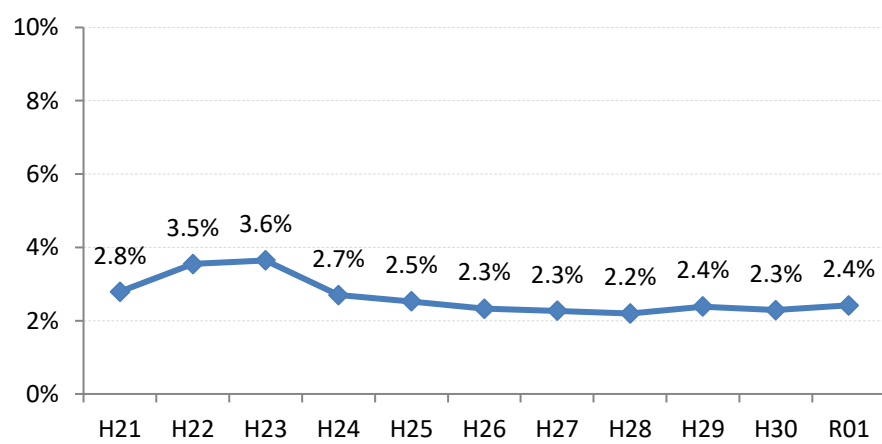

【肺がん】要精検率の推移

肺	H21	H22	H23	H24	H25	H26	H27	H28	H29	H30	R01
全国	2.2%	2.2%	2.1%	2.0%	2.0%	2.0%	1.5%	1.6%	1.6%	1.6%	1.6%
広島県	3.3%	3.7%	3.5%	2.9%	2.9%	2.5%	2.0%	2.0%	2.1%	1.9%	2.0%
広島市	2.8%	3.5%	3.6%	2.7%	2.5%	2.3%	2.3%	2.2%	2.4%	2.3%	2.4%
呉市	5.3%	5.5%	4.6%	4.5%	4.1%	3.7%	3.2%	3.1%	3.4%	2.7%	3.0%
竹原市	2.7%	2.1%	1.7%	5.0%	3.8%	2.9%	1.7%	1.0%	1.0%	1.8%	0.1%
三原市	4.6%	3.9%	1.6%	1.3%	1.7%	1.8%	0.6%	1.4%	1.6%	1.3%	2.1%
尾道市	4.7%	5.3%	5.5%	3.5%	3.5%	3.8%	2.4%	2.1%	2.3%	2.1%	1.8%
福山市	3.8%	3.3%	3.0%	2.8%	2.8%	2.3%	0.6%	0.7%	0.7%	0.7%	0.8%
府中市	3.6%	3.7%	2.5%	3.9%	4.0%	3.4%	1.5%	1.9%	1.7%	2.0%	1.4%
三次市	2.6%	1.8%	4.6%	4.5%	3.6%	3.8%	3.8%	5.6%	4.4%	3.5%	4.3%
庄原市	8.5%	7.2%	7.0%	7.7%	6.6%	6.2%	10.0%	7.3%	8.2%	6.1%	7.9%
大竹市	3.9%	4.4%	2.2%	3.5%	4.1%	4.4%	0.9%	1.3%	1.7%	0.9%	0.3%
東広島市	1.7%	2.5%	1.5%	0.9%	1.4%	1.1%	1.3%	0.9%	1.1%	1.0%	0.9%
廿日市市	1.2%	3.6%	4.5%	1.9%	2.0%	0.9%	0.9%	1.1%	1.0%	1.2%	1.0%
安芸高田市	1.2%	3.3%	2.0%	4.0%	3.8%	1.9%	0.9%	1.7%	2.8%	1.9%	1.7%
江田島市	1.4%	2.8%	1.5%	2.4%	2.6%	1.8%	0.2%	2.0%	4.7%	3.1%	2.8%
府中町	3.7%	2.5%	2.3%	2.2%	2.4%	2.0%	2.8%			1.2%	0.9%
海田町	1.1%	4.2%	4.1%	1.0%	1.7%	1.1%	1.1%	2.2%	0.4%	0.7%	1.0%
熊野町	3.7%	3.2%	1.4%	2.6%	3.2%	2.1%	2.2%	1.2%	2.0%	2.4%	1.8%
坂町	3.3%	1.6%	2.1%	1.5%	6.6%	2.0%	0.4%	1.5%	1.0%	1.0%	0.0%
安芸太田町	3.0%	1.7%	4.8%	2.4%	2.4%	1.0%	2.2%	1.2%	0.8%	0.9%	1.2%
北広島町	1.6%	2.5%	2.9%	2.1%	3.3%	1.6%	1.6%	2.0%	1.9%	1.1%	2.3%
大崎上島町	3.2%	3.5%	2.8%	2.8%	6.3%	3.7%	2.2%	1.5%	3.9%	1.5%	2.1%
世羅町	3.3%	2.6%	3.8%	3.0%	4.2%	3.4%	3.3%	3.9%	2.5%	2.5%	3.2%
神石高原町	3.8%	3.5%	2.7%	2.0%	3.7%	4.6%	1.9%	2.3%	1.0%	0.7%	0.9%

広島市