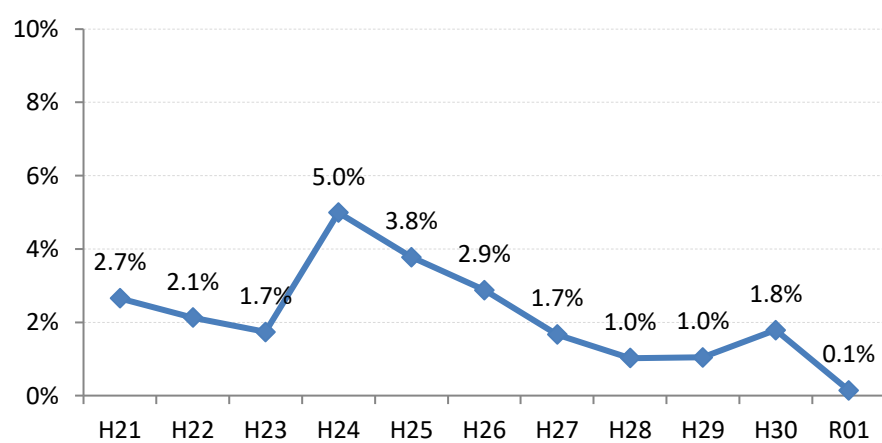

【肺がん】要精検率の推移

肺	H21	H22	H23	H24	H25	H26	H27	H28	H29	H30	R01
全国	2.2%	2.2%	2.1%	2.0%	2.0%	2.0%	1.5%	1.6%	1.6%	1.6%	1.6%
広島県	3.3%	3.7%	3.5%	2.9%	2.9%	2.5%	2.0%	2.0%	2.1%	1.9%	2.0%
広島市	2.8%	3.5%	3.6%	2.7%	2.5%	2.3%	2.3%	2.2%	2.4%	2.3%	2.4%
呉市	5.3%	5.5%	4.6%	4.5%	4.1%	3.7%	3.2%	3.1%	3.4%	2.7%	3.0%
竹原市	2.7%	2.1%	1.7%	5.0%	3.8%	2.9%	1.7%	1.0%	1.0%	1.8%	0.1%
三原市	4.6%	3.9%	1.6%	1.3%	1.7%	1.8%	0.6%	1.4%	1.6%	1.3%	2.1%
尾道市	4.7%	5.3%	5.5%	3.5%	3.5%	3.8%	2.4%	2.1%	2.3%	2.1%	1.8%
福山市	3.8%	3.3%	3.0%	2.8%	2.8%	2.3%	0.6%	0.7%	0.7%	0.7%	0.8%
府中市	3.6%	3.7%	2.5%	3.9%	4.0%	3.4%	1.5%	1.9%	1.7%	2.0%	1.4%
三次市	2.6%	1.8%	4.6%	4.5%	3.6%	3.8%	3.8%	5.6%	4.4%	3.5%	4.3%
庄原市	8.5%	7.2%	7.0%	7.7%	6.6%	6.2%	10.0%	7.3%	8.2%	6.1%	7.9%
大竹市	3.9%	4.4%	2.2%	3.5%	4.1%	4.4%	0.9%	1.3%	1.7%	0.9%	0.3%
東広島市	1.7%	2.5%	1.5%	0.9%	1.4%	1.1%	1.3%	0.9%	1.1%	1.0%	0.9%
廿日市市	1.2%	3.6%	4.5%	1.9%	2.0%	0.9%	0.9%	1.1%	1.0%	1.2%	1.0%
安芸高田市	1.2%	3.3%	2.0%	4.0%	3.8%	1.9%	0.9%	1.7%	2.8%	1.9%	1.7%
江田島市	1.4%	2.8%	1.5%	2.4%	2.6%	1.8%	0.2%	2.0%	4.7%	3.1%	2.8%
府中町	3.7%	2.5%	2.3%	2.2%	2.4%	2.0%	2.8%			1.2%	0.9%
海田町	1.1%	4.2%	4.1%	1.0%	1.7%	1.1%	1.1%	2.2%	0.4%	0.7%	1.0%
熊野町	3.7%	3.2%	1.4%	2.6%	3.2%	2.1%	2.2%	1.2%	2.0%	2.4%	1.8%
坂町	3.3%	1.6%	2.1%	1.5%	6.6%	2.0%	0.4%	1.5%	1.0%	1.0%	0.0%
安芸太田町	3.0%	1.7%	4.8%	2.4%	2.4%	1.0%	2.2%	1.2%	0.8%	0.9%	1.2%
北広島町	1.6%	2.5%	2.9%	2.1%	3.3%	1.6%	1.6%	2.0%	1.9%	1.1%	2.3%
大崎上島町	3.2%	3.5%	2.8%	2.8%	6.3%	3.7%	2.2%	1.5%	3.9%	1.5%	2.1%
世羅町	3.3%	2.6%	3.8%	3.0%	4.2%	3.4%	3.3%	3.9%	2.5%	2.5%	3.2%
神石高原町	3.8%	3.5%	2.7%	2.0%	3.7%	4.6%	1.9%	2.3%	1.0%	0.7%	0.9%

竹原市