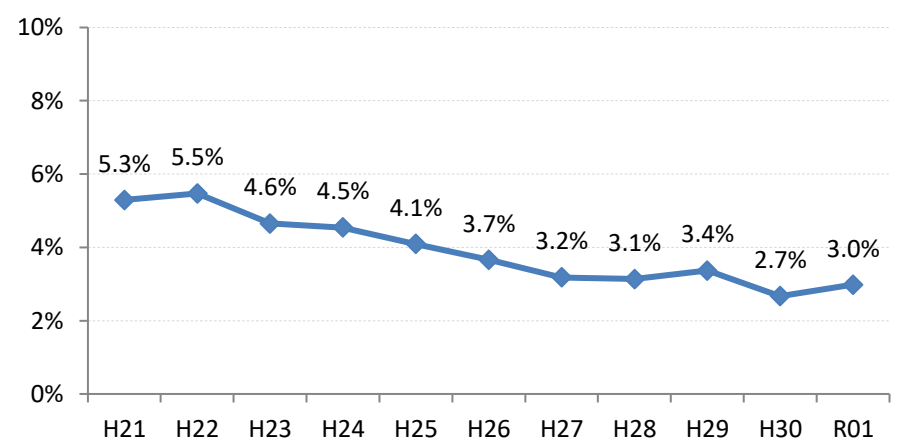

【肺がん】要精検率の推移

肺	H21	H22	H23	H24	H25	H26	H27	H28	H29	H30	R01
全国	2.2%	2.2%	2.1%	2.0%	2.0%	2.0%	1.5%	1.6%	1.6%	1.6%	1.6%
広島県	3.3%	3.7%	3.5%	2.9%	2.9%	2.5%	2.0%	2.0%	2.1%	1.9%	2.0%
広島市	2.8%	3.5%	3.6%	2.7%	2.5%	2.3%	2.3%	2.2%	2.4%	2.3%	2.4%
呉市	5.3%	5.5%	4.6%	4.5%	4.1%	3.7%	3.2%	3.1%	3.4%	2.7%	3.0%
竹原市	2.7%	2.1%	1.7%	5.0%	3.8%	2.9%	1.7%	1.0%	1.0%	1.8%	0.1%
三原市	4.6%	3.9%	1.6%	1.3%	1.7%	1.8%	0.6%	1.4%	1.6%	1.3%	2.1%
尾道市	4.7%	5.3%	5.5%	3.5%	3.5%	3.8%	2.4%	2.1%	2.3%	2.1%	1.8%
福山市	3.8%	3.3%	3.0%	2.8%	2.8%	2.3%	0.6%	0.7%	0.7%	0.7%	0.8%
府中市	3.6%	3.7%	2.5%	3.9%	4.0%	3.4%	1.5%	1.9%	1.7%	2.0%	1.4%
三次市	2.6%	1.8%	4.6%	4.5%	3.6%	3.8%	3.8%	5.6%	4.4%	3.5%	4.3%
庄原市	8.5%	7.2%	7.0%	7.7%	6.6%	6.2%	10.0%	7.3%	8.2%	6.1%	7.9%
大竹市	3.9%	4.4%	2.2%	3.5%	4.1%	4.4%	0.9%	1.3%	1.7%	0.9%	0.3%
東広島市	1.7%	2.5%	1.5%	0.9%	1.4%	1.1%	1.3%	0.9%	1.1%	1.0%	0.9%
廿日市市	1.2%	3.6%	4.5%	1.9%	2.0%	0.9%	0.9%	1.1%	1.0%	1.2%	1.0%
安芸高田市	1.2%	3.3%	2.0%	4.0%	3.8%	1.9%	0.9%	1.7%	2.8%	1.9%	1.7%
江田島市	1.4%	2.8%	1.5%	2.4%	2.6%	1.8%	0.2%	2.0%	4.7%	3.1%	2.8%
府中町	3.7%	2.5%	2.3%	2.2%	2.4%	2.0%	2.8%			1.2%	0.9%
海田町	1.1%	4.2%	4.1%	1.0%	1.7%	1.1%	1.1%	2.2%	0.4%	0.7%	1.0%
熊野町	3.7%	3.2%	1.4%	2.6%	3.2%	2.1%	2.2%	1.2%	2.0%	2.4%	1.8%
坂町	3.3%	1.6%	2.1%	1.5%	6.6%	2.0%	0.4%	1.5%	1.0%	1.0%	0.0%
安芸太田町	3.0%	1.7%	4.8%	2.4%	2.4%	1.0%	2.2%	1.2%	0.8%	0.9%	1.2%
北広島町	1.6%	2.5%	2.9%	2.1%	3.3%	1.6%	1.6%	2.0%	1.9%	1.1%	2.3%
大崎上島町	3.2%	3.5%	2.8%	2.8%	6.3%	3.7%	2.2%	1.5%	3.9%	1.5%	2.1%
世羅町	3.3%	2.6%	3.8%	3.0%	4.2%	3.4%	3.3%	3.9%	2.5%	2.5%	3.2%
神石高原町	3.8%	3.5%	2.7%	2.0%	3.7%	4.6%	1.9%	2.3%	1.0%	0.7%	0.9%

呉市