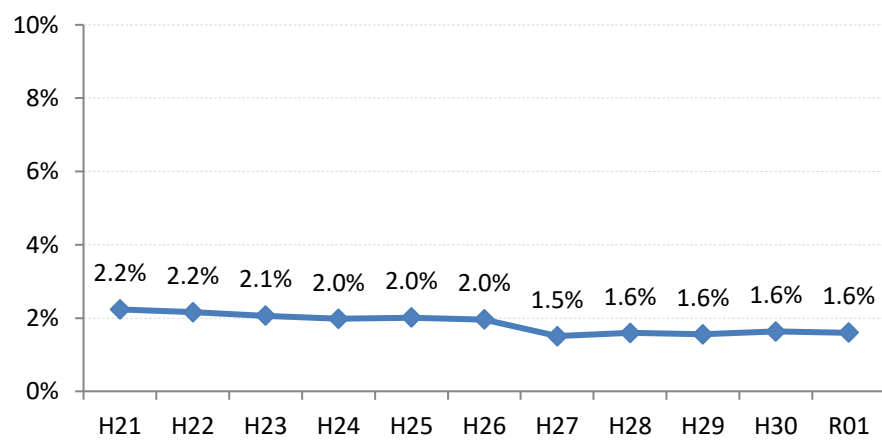

【肺がん】要精検率の推移

肺	H21	H22	H23	H24	H25	H26	H27	H28	H29	H30	R01
全国	2.2%	2.2%	2.1%	2.0%	2.0%	2.0%	1.5%	1.6%	1.6%	1.6%	1.6%
広島県	3.3%	3.7%	3.5%	2.9%	2.9%	2.5%	2.0%	2.0%	2.1%	1.9%	2.0%
広島市	2.8%	3.5%	3.6%	2.7%	2.5%	2.3%	2.3%	2.2%	2.4%	2.3%	2.4%
呉市	5.3%	5.5%	4.6%	4.5%	4.1%	3.7%	3.2%	3.1%	3.4%	2.7%	3.0%
竹原市	2.7%	2.1%	1.7%	5.0%	3.8%	2.9%	1.7%	1.0%	1.0%	1.8%	0.1%
三原市	4.6%	3.9%	1.6%	1.3%	1.7%	1.8%	0.6%	1.4%	1.6%	1.3%	2.1%
尾道市	4.7%	5.3%	5.5%	3.5%	3.5%	3.8%	2.4%	2.1%	2.3%	2.1%	1.8%
福山市	3.8%	3.3%	3.0%	2.8%	2.8%	2.3%	0.6%	0.7%	0.7%	0.7%	0.8%
府中市	3.6%	3.7%	2.5%	3.9%	4.0%	3.4%	1.5%	1.9%	1.7%	2.0%	1.4%
三次市	2.6%	1.8%	4.6%	4.5%	3.6%	3.8%	3.8%	5.6%	4.4%	3.5%	4.3%
庄原市	8.5%	7.2%	7.0%	7.7%	6.6%	6.2%	10.0%	7.3%	8.2%	6.1%	7.9%
大竹市	3.9%	4.4%	2.2%	3.5%	4.1%	4.4%	0.9%	1.3%	1.7%	0.9%	0.3%
東広島市	1.7%	2.5%	1.5%	0.9%	1.4%	1.1%	1.3%	0.9%	1.1%	1.0%	0.9%
廿日市市	1.2%	3.6%	4.5%	1.9%	2.0%	0.9%	0.9%	1.1%	1.0%	1.2%	1.0%
安芸高田市	1.2%	3.3%	2.0%	4.0%	3.8%	1.9%	0.9%	1.7%	2.8%	1.9%	1.7%
江田島市	1.4%	2.8%	1.5%	2.4%	2.6%	1.8%	0.2%	2.0%	4.7%	3.1%	2.8%
府中町	3.7%	2.5%	2.3%	2.2%	2.4%	2.0%	2.8%			1.2%	0.9%
海田町	1.1%	4.2%	4.1%	1.0%	1.7%	1.1%	1.1%	2.2%	0.4%	0.7%	1.0%
熊野町	3.7%	3.2%	1.4%	2.6%	3.2%	2.1%	2.2%	1.2%	2.0%	2.4%	1.8%
坂町	3.3%	1.6%	2.1%	1.5%	6.6%	2.0%	0.4%	1.5%	1.0%	1.0%	0.0%
安芸太田町	3.0%	1.7%	4.8%	2.4%	2.4%	1.0%	2.2%	1.2%	0.8%	0.9%	1.2%
北広島町	1.6%	2.5%	2.9%	2.1%	3.3%	1.6%	1.6%	2.0%	1.9%	1.1%	2.3%
大崎上島町	3.2%	3.5%	2.8%	2.8%	6.3%	3.7%	2.2%	1.5%	3.9%	1.5%	2.1%
世羅町	3.3%	2.6%	3.8%	3.0%	4.2%	3.4%	3.3%	3.9%	2.5%	2.5%	3.2%
神石高原町	3.8%	3.5%	2.7%	2.0%	3.7%	4.6%	1.9%	2.3%	1.0%	0.7%	0.9%

全国