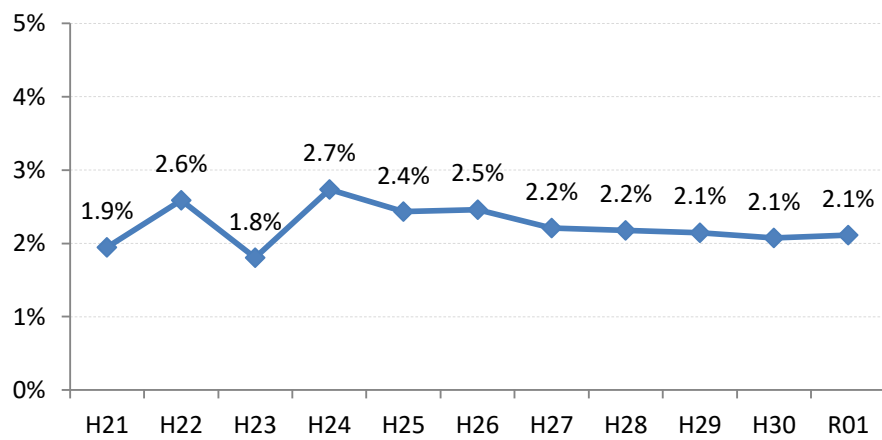

【子宮頸がん】要精検率の推移

子宮	H21	H22	H23	H24	H25	H26	H27	H28	H29	H30	R01
全国	1.5%	1.7%	1.9%	2.0%	2.1%	2.3%	2.2%	2.1%	2.2%	2.3%	2.4%
広島県	1.7%	2.3%	2.2%	2.7%	2.6%	2.5%	2.2%	2.2%	2.1%	2.1%	2.4%
広島市	1.9%	2.6%	1.8%	2.7%	2.4%	2.5%	2.2%	2.2%	2.1%	2.1%	2.1%
呉市	1.4%	2.5%	2.6%	2.5%	2.4%	2.9%	2.5%	1.9%	2.6%	2.5%	2.7%
竹原市	1.2%	1.0%	1.7%	0.9%	1.5%	1.6%	1.5%	2.6%	2.3%	1.2%	2.1%
三原市	2.0%	2.0%	1.8%	2.1%	2.2%	1.6%	2.3%	2.9%	2.4%	2.3%	2.5%
尾道市	1.7%	3.2%	3.1%	3.2%	3.5%	2.4%	2.4%	2.2%	2.8%	2.4%	2.7%
福山市	1.6%	2.1%	3.1%	4.3%	4.3%	3.2%	2.4%	2.3%	2.2%	2.3%	2.9%
府中市	1.1%	2.1%	0.9%	1.0%	1.3%	0.6%	0.4%	1.3%	1.5%	1.6%	2.0%
三次市	0.9%	1.4%	2.1%	1.9%	1.1%	2.0%	0.7%	1.6%	1.6%	1.9%	2.6%
庄原市	1.1%	1.0%	0.9%	1.2%	1.0%	2.1%	1.8%	3.1%	2.6%	1.1%	1.0%
大竹市	1.5%	2.8%	3.8%	3.3%	3.2%	2.3%	2.0%	0.9%	1.3%	3.1%	4.7%
東広島市	1.3%	1.3%	1.6%	2.1%	2.2%	2.3%	2.2%	1.8%	1.4%	1.9%	1.8%
廿日市市	1.5%	3.2%	3.9%	1.7%	2.1%	1.5%	2.4%	2.8%	1.9%	1.8%	3.7%
安芸高田市	0.9%	2.6%	1.4%	2.2%	2.9%	1.8%	0.8%	1.4%	0.8%	0.6%	1.7%
江田島市	0.5%	0.5%	1.0%	1.2%	1.1%	2.4%	0.5%	1.6%	0.8%	1.5%	1.7%
府中町	3.6%	2.1%	2.8%	1.7%	2.0%	2.8%	4.5%	1.8%	2.3%	3.1%	3.2%
海田町	1.9%	2.6%	3.6%	2.5%	3.1%	3.2%	2.0%	1.3%	1.9%	1.5%	1.9%
熊野町	1.6%	2.9%	2.0%	2.0%	0.6%	1.8%	2.3%	2.5%	1.8%	2.0%	3.9%
坂町	0.0%	0.4%	3.3%	1.0%	2.1%	2.2%	1.6%	2.9%	1.7%	0.0%	2.4%
安芸太田町	0.8%	0.0%	1.5%	1.5%	0.5%	1.3%	1.7%	0.5%	0.0%	0.0%	1.7%
北広島町	0.1%	2.6%	2.0%	1.9%	2.0%	1.6%	1.7%	1.5%	1.6%	1.5%	1.4%
大崎上島町	0.4%	1.0%	1.3%	0.7%	1.4%	3.9%	2.5%	1.6%	1.6%	1.4%	1.6%
世羅町	1.1%	0.4%	1.3%	1.8%	1.4%	1.8%	0.5%	2.0%	1.8%	1.1%	1.2%
神石高原町	1.0%	1.4%	0.8%	0.8%	1.1%	2.8%	1.6%	0.7%	2.0%	0.3%	1.0%

広島市