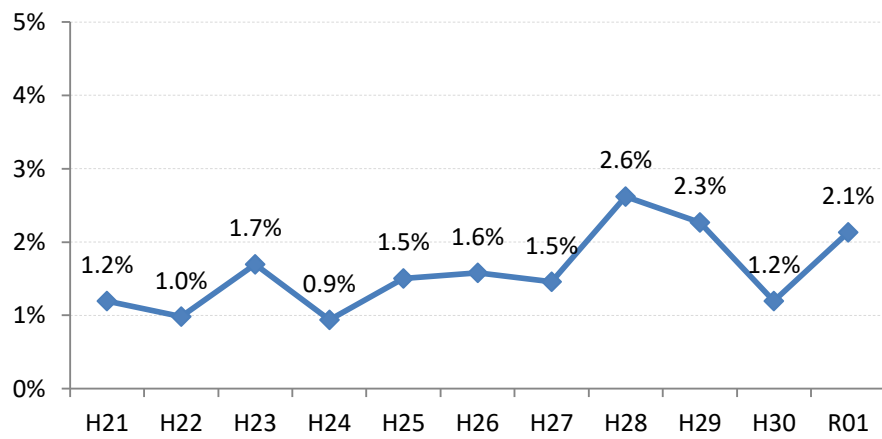

【子宮頸がん】要精検率の推移

子宮	H21	H22	H23	H24	H25	H26	H27	H28	H29	H30	R01
全国	1.5%	1.7%	1.9%	2.0%	2.1%	2.3%	2.2%	2.1%	2.2%	2.3%	2.4%
広島県	1.7%	2.3%	2.2%	2.7%	2.6%	2.5%	2.2%	2.2%	2.1%	2.1%	2.4%
広島市	1.9%	2.6%	1.8%	2.7%	2.4%	2.5%	2.2%	2.2%	2.1%	2.1%	2.1%
呉市	1.4%	2.5%	2.6%	2.5%	2.4%	2.9%	2.5%	1.9%	2.6%	2.5%	2.7%
竹原市	1.2%	1.0%	1.7%	0.9%	1.5%	1.6%	1.5%	2.6%	2.3%	1.2%	2.1%
三原市	2.0%	2.0%	1.8%	2.1%	2.2%	1.6%	2.3%	2.9%	2.4%	2.3%	2.5%
尾道市	1.7%	3.2%	3.1%	3.2%	3.5%	2.4%	2.4%	2.2%	2.8%	2.4%	2.7%
福山市	1.6%	2.1%	3.1%	4.3%	4.3%	3.2%	2.4%	2.3%	2.2%	2.3%	2.9%
府中市	1.1%	2.1%	0.9%	1.0%	1.3%	0.6%	0.4%	1.3%	1.5%	1.6%	2.0%
三次市	0.9%	1.4%	2.1%	1.9%	1.1%	2.0%	0.7%	1.6%	1.6%	1.9%	2.6%
庄原市	1.1%	1.0%	0.9%	1.2%	1.0%	2.1%	1.8%	3.1%	2.6%	1.1%	1.0%
大竹市	1.5%	2.8%	3.8%	3.3%	3.2%	2.3%	2.0%	0.9%	1.3%	3.1%	4.7%
東広島市	1.3%	1.3%	1.6%	2.1%	2.2%	2.3%	2.2%	1.8%	1.4%	1.9%	1.8%
廿日市市	1.5%	3.2%	3.9%	1.7%	2.1%	1.5%	2.4%	2.8%	1.9%	1.8%	3.7%
安芸高田市	0.9%	2.6%	1.4%	2.2%	2.9%	1.8%	0.8%	1.4%	0.8%	0.6%	1.7%
江田島市	0.5%	0.5%	1.0%	1.2%	1.1%	2.4%	0.5%	1.6%	0.8%	1.5%	1.7%
府中町	3.6%	2.1%	2.8%	1.7%	2.0%	2.8%	4.5%	1.8%	2.3%	3.1%	3.2%
海田町	1.9%	2.6%	3.6%	2.5%	3.1%	3.2%	2.0%	1.3%	1.9%	1.5%	1.9%
熊野町	1.6%	2.9%	2.0%	2.0%	0.6%	1.8%	2.3%	2.5%	1.8%	2.0%	3.9%
坂町	0.0%	0.4%	3.3%	1.0%	2.1%	2.2%	1.6%	2.9%	1.7%	0.0%	2.4%
安芸太田町	0.8%	0.0%	1.5%	1.5%	0.5%	1.3%	1.7%	0.5%	0.0%	0.0%	1.7%
北広島町	0.1%	2.6%	2.0%	1.9%	2.0%	1.6%	1.7%	1.5%	1.6%	1.5%	1.4%
大崎上島町	0.4%	1.0%	1.3%	0.7%	1.4%	3.9%	2.5%	1.6%	1.6%	1.4%	1.6%
世羅町	1.1%	0.4%	1.3%	1.8%	1.4%	1.8%	0.5%	2.0%	1.8%	1.1%	1.2%
神石高原町	1.0%	1.4%	0.8%	0.8%	1.1%	2.8%	1.6%	0.7%	2.0%	0.3%	1.0%

竹原市