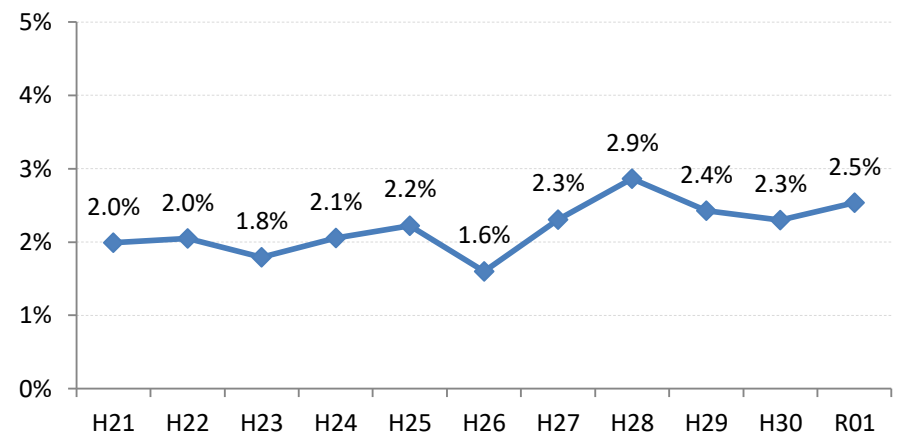

【子宮頸がん】要精検率の推移

子宮	H21	H22	H23	H24	H25	H26	H27	H28	H29	H30	R01
全国	1.5%	1.7%	1.9%	2.0%	2.1%	2.3%	2.2%	2.1%	2.2%	2.3%	2.4%
広島県	1.7%	2.3%	2.2%	2.7%	2.6%	2.5%	2.2%	2.2%	2.1%	2.1%	2.4%
広島市	1.9%	2.6%	1.8%	2.7%	2.4%	2.5%	2.2%	2.2%	2.1%	2.1%	2.1%
呉市	1.4%	2.5%	2.6%	2.5%	2.4%	2.9%	2.5%	1.9%	2.6%	2.5%	2.7%
竹原市	1.2%	1.0%	1.7%	0.9%	1.5%	1.6%	1.5%	2.6%	2.3%	1.2%	2.1%
三原市	2.0%	2.0%	1.8%	2.1%	2.2%	1.6%	2.3%	2.9%	2.4%	2.3%	2.5%
尾道市	1.7%	3.2%	3.1%	3.2%	3.5%	2.4%	2.4%	2.2%	2.8%	2.4%	2.7%
福山市	1.6%	2.1%	3.1%	4.3%	4.3%	3.2%	2.4%	2.3%	2.2%	2.3%	2.9%
府中市	1.1%	2.1%	0.9%	1.0%	1.3%	0.6%	0.4%	1.3%	1.5%	1.6%	2.0%
三次市	0.9%	1.4%	2.1%	1.9%	1.1%	2.0%	0.7%	1.6%	1.6%	1.9%	2.6%
庄原市	1.1%	1.0%	0.9%	1.2%	1.0%	2.1%	1.8%	3.1%	2.6%	1.1%	1.0%
大竹市	1.5%	2.8%	3.8%	3.3%	3.2%	2.3%	2.0%	0.9%	1.3%	3.1%	4.7%
東広島市	1.3%	1.3%	1.6%	2.1%	2.2%	2.3%	2.2%	1.8%	1.4%	1.9%	1.8%
廿日市市	1.5%	3.2%	3.9%	1.7%	2.1%	1.5%	2.4%	2.8%	1.9%	1.8%	3.7%
安芸高田市	0.9%	2.6%	1.4%	2.2%	2.9%	1.8%	0.8%	1.4%	0.8%	0.6%	1.7%
江田島市	0.5%	0.5%	1.0%	1.2%	1.1%	2.4%	0.5%	1.6%	0.8%	1.5%	1.7%
府中町	3.6%	2.1%	2.8%	1.7%	2.0%	2.8%	4.5%	1.8%	2.3%	3.1%	3.2%
海田町	1.9%	2.6%	3.6%	2.5%	3.1%	3.2%	2.0%	1.3%	1.9%	1.5%	1.9%
熊野町	1.6%	2.9%	2.0%	2.0%	0.6%	1.8%	2.3%	2.5%	1.8%	2.0%	3.9%
坂町	0.0%	0.4%	3.3%	1.0%	2.1%	2.2%	1.6%	2.9%	1.7%	0.0%	2.4%
安芸太田町	0.8%	0.0%	1.5%	1.5%	0.5%	1.3%	1.7%	0.5%	0.0%	0.0%	1.7%
北広島町	0.1%	2.6%	2.0%	1.9%	2.0%	1.6%	1.7%	1.5%	1.6%	1.5%	1.4%
大崎上島町	0.4%	1.0%	1.3%	0.7%	1.4%	3.9%	2.5%	1.6%	1.6%	1.4%	1.6%
世羅町	1.1%	0.4%	1.3%	1.8%	1.4%	1.8%	0.5%	2.0%	1.8%	1.1%	1.2%
神石高原町	1.0%	1.4%	0.8%	0.8%	1.1%	2.8%	1.6%	0.7%	2.0%	0.3%	1.0%

三原市