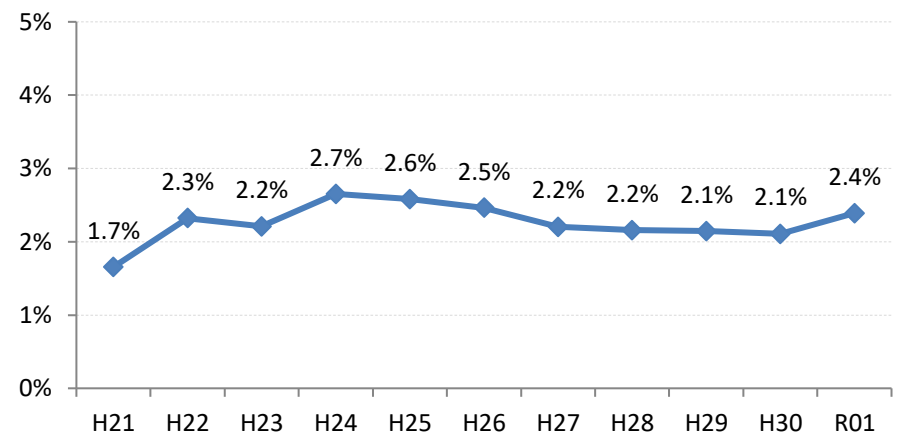

【子宮頸がん】要精検率の推移

子宮	H21	H22	H23	H24	H25	H26	H27	H28	H29	H30	R01
全国	1.5%	1.7%	1.9%	2.0%	2.1%	2.3%	2.2%	2.1%	2.2%	2.3%	2.4%
広島県	1.7%	2.3%	2.2%	2.7%	2.6%	2.5%	2.2%	2.2%	2.1%	2.1%	2.4%
広島市	1.9%	2.6%	1.8%	2.7%	2.4%	2.5%	2.2%	2.2%	2.1%	2.1%	2.1%
呉市	1.4%	2.5%	2.6%	2.5%	2.4%	2.9%	2.5%	1.9%	2.6%	2.5%	2.7%
竹原市	1.2%	1.0%	1.7%	0.9%	1.5%	1.6%	1.5%	2.6%	2.3%	1.2%	2.1%
三原市	2.0%	2.0%	1.8%	2.1%	2.2%	1.6%	2.3%	2.9%	2.4%	2.3%	2.5%
尾道市	1.7%	3.2%	3.1%	3.2%	3.5%	2.4%	2.4%	2.2%	2.8%	2.4%	2.7%
福山市	1.6%	2.1%	3.1%	4.3%	4.3%	3.2%	2.4%	2.3%	2.2%	2.3%	2.9%
府中市	1.1%	2.1%	0.9%	1.0%	1.3%	0.6%	0.4%	1.3%	1.5%	1.6%	2.0%
三次市	0.9%	1.4%	2.1%	1.9%	1.1%	2.0%	0.7%	1.6%	1.6%	1.9%	2.6%
庄原市	1.1%	1.0%	0.9%	1.2%	1.0%	2.1%	1.8%	3.1%	2.6%	1.1%	1.0%
大竹市	1.5%	2.8%	3.8%	3.3%	3.2%	2.3%	2.0%	0.9%	1.3%	3.1%	4.7%
東広島市	1.3%	1.3%	1.6%	2.1%	2.2%	2.3%	2.2%	1.8%	1.4%	1.9%	1.8%
廿日市市	1.5%	3.2%	3.9%	1.7%	2.1%	1.5%	2.4%	2.8%	1.9%	1.8%	3.7%
安芸高田市	0.9%	2.6%	1.4%	2.2%	2.9%	1.8%	0.8%	1.4%	0.8%	0.6%	1.7%
江田島市	0.5%	0.5%	1.0%	1.2%	1.1%	2.4%	0.5%	1.6%	0.8%	1.5%	1.7%
府中町	3.6%	2.1%	2.8%	1.7%	2.0%	2.8%	4.5%	1.8%	2.3%	3.1%	3.2%
海田町	1.9%	2.6%	3.6%	2.5%	3.1%	3.2%	2.0%	1.3%	1.9%	1.5%	1.9%
熊野町	1.6%	2.9%	2.0%	2.0%	0.6%	1.8%	2.3%	2.5%	1.8%	2.0%	3.9%
坂町	0.0%	0.4%	3.3%	1.0%	2.1%	2.2%	1.6%	2.9%	1.7%	0.0%	2.4%
安芸太田町	0.8%	0.0%	1.5%	1.5%	0.5%	1.3%	1.7%	0.5%	0.0%	0.0%	1.7%
北広島町	0.1%	2.6%	2.0%	1.9%	2.0%	1.6%	1.7%	1.5%	1.6%	1.5%	1.4%
大崎上島町	0.4%	1.0%	1.3%	0.7%	1.4%	3.9%	2.5%	1.6%	1.6%	1.4%	1.6%
世羅町	1.1%	0.4%	1.3%	1.8%	1.4%	1.8%	0.5%	2.0%	1.8%	1.1%	1.2%
神石高原町	1.0%	1.4%	0.8%	0.8%	1.1%	2.8%	1.6%	0.7%	2.0%	0.3%	1.0%

広島県