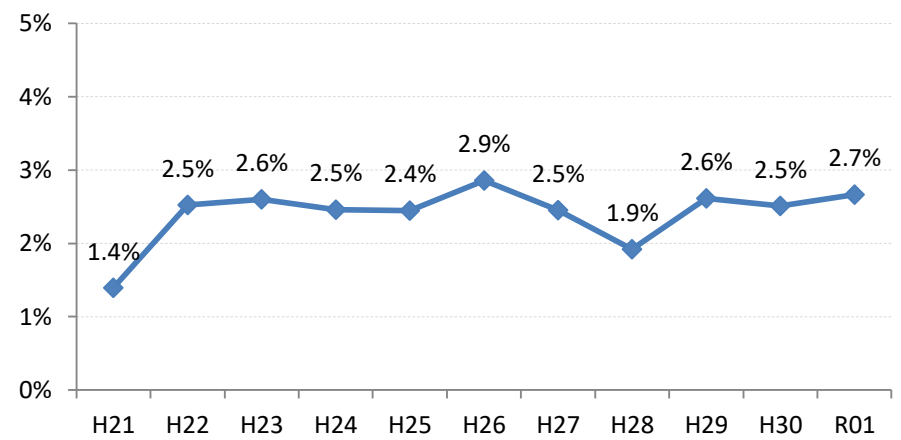

【子宮頸がん】要精検率の推移

子宮	H21	H22	H23	H24	H25	H26	H27	H28	H29	H30	R01
全国	1.5%	1.7%	1.9%	2.0%	2.1%	2.3%	2.2%	2.1%	2.2%	2.3%	2.4%
広島県	1.7%	2.3%	2.2%	2.7%	2.6%	2.5%	2.2%	2.2%	2.1%	2.1%	2.4%
広島市	1.9%	2.6%	1.8%	2.7%	2.4%	2.5%	2.2%	2.2%	2.1%	2.1%	2.1%
呉市	1.4%	2.5%	2.6%	2.5%	2.4%	2.9%	2.5%	1.9%	2.6%	2.5%	2.7%
竹原市	1.2%	1.0%	1.7%	0.9%	1.5%	1.6%	1.5%	2.6%	2.3%	1.2%	2.1%
三原市	2.0%	2.0%	1.8%	2.1%	2.2%	1.6%	2.3%	2.9%	2.4%	2.3%	2.5%
尾道市	1.7%	3.2%	3.1%	3.2%	3.5%	2.4%	2.4%	2.2%	2.8%	2.4%	2.7%
福山市	1.6%	2.1%	3.1%	4.3%	4.3%	3.2%	2.4%	2.3%	2.2%	2.3%	2.9%
府中市	1.1%	2.1%	0.9%	1.0%	1.3%	0.6%	0.4%	1.3%	1.5%	1.6%	2.0%
三次市	0.9%	1.4%	2.1%	1.9%	1.1%	2.0%	0.7%	1.6%	1.6%	1.9%	2.6%
庄原市	1.1%	1.0%	0.9%	1.2%	1.0%	2.1%	1.8%	3.1%	2.6%	1.1%	1.0%
大竹市	1.5%	2.8%	3.8%	3.3%	3.2%	2.3%	2.0%	0.9%	1.3%	3.1%	4.7%
東広島市	1.3%	1.3%	1.6%	2.1%	2.2%	2.3%	2.2%	1.8%	1.4%	1.9%	1.8%
廿日市市	1.5%	3.2%	3.9%	1.7%	2.1%	1.5%	2.4%	2.8%	1.9%	1.8%	3.7%
安芸高田市	0.9%	2.6%	1.4%	2.2%	2.9%	1.8%	0.8%	1.4%	0.8%	0.6%	1.7%
江田島市	0.5%	0.5%	1.0%	1.2%	1.1%	2.4%	0.5%	1.6%	0.8%	1.5%	1.7%
府中町	3.6%	2.1%	2.8%	1.7%	2.0%	2.8%	4.5%	1.8%	2.3%	3.1%	3.2%
海田町	1.9%	2.6%	3.6%	2.5%	3.1%	3.2%	2.0%	1.3%	1.9%	1.5%	1.9%
熊野町	1.6%	2.9%	2.0%	2.0%	0.6%	1.8%	2.3%	2.5%	1.8%	2.0%	3.9%
坂町	0.0%	0.4%	3.3%	1.0%	2.1%	2.2%	1.6%	2.9%	1.7%	0.0%	2.4%
安芸太田町	0.8%	0.0%	1.5%	1.5%	0.5%	1.3%	1.7%	0.5%	0.0%	0.0%	1.7%
北広島町	0.1%	2.6%	2.0%	1.9%	2.0%	1.6%	1.7%	1.5%	1.6%	1.5%	1.4%
大崎上島町	0.4%	1.0%	1.3%	0.7%	1.4%	3.9%	2.5%	1.6%	1.6%	1.4%	1.6%
世羅町	1.1%	0.4%	1.3%	1.8%	1.4%	1.8%	0.5%	2.0%	1.8%	1.1%	1.2%
神石高原町	1.0%	1.4%	0.8%	0.8%	1.1%	2.8%	1.6%	0.7%	2.0%	0.3%	1.0%

呉市