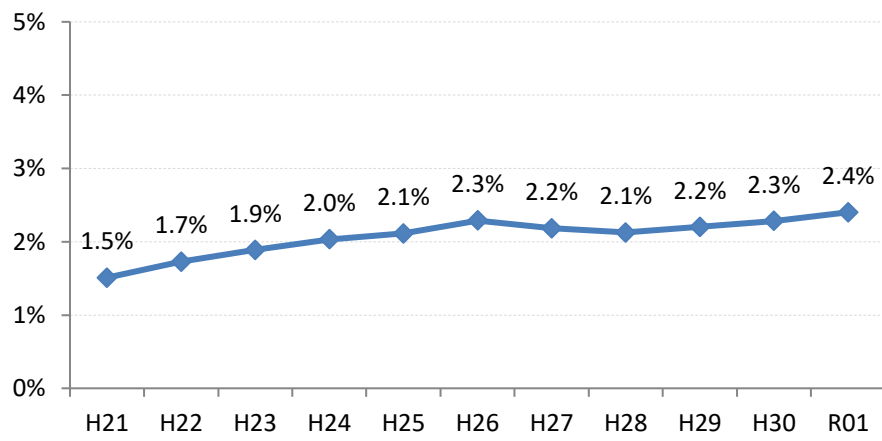

【子宮頸がん】要精検率の推移

子宮	H21	H22	H23	H24	H25	H26	H27	H28	H29	H30	R01
全国	1.5%	1.7%	1.9%	2.0%	2.1%	2.3%	2.2%	2.1%	2.2%	2.3%	2.4%
広島県	1.7%	2.3%	2.2%	2.7%	2.6%	2.5%	2.2%	2.2%	2.1%	2.1%	2.4%
広島市	1.9%	2.6%	1.8%	2.7%	2.4%	2.5%	2.2%	2.2%	2.1%	2.1%	2.1%
呉市	1.4%	2.5%	2.6%	2.5%	2.4%	2.9%	2.5%	1.9%	2.6%	2.5%	2.7%
竹原市	1.2%	1.0%	1.7%	0.9%	1.5%	1.6%	1.5%	2.6%	2.3%	1.2%	2.1%
三原市	2.0%	2.0%	1.8%	2.1%	2.2%	1.6%	2.3%	2.9%	2.4%	2.3%	2.5%
尾道市	1.7%	3.2%	3.1%	3.2%	3.5%	2.4%	2.4%	2.2%	2.8%	2.4%	2.7%
福山市	1.6%	2.1%	3.1%	4.3%	4.3%	3.2%	2.4%	2.3%	2.2%	2.3%	2.9%
府中市	1.1%	2.1%	0.9%	1.0%	1.3%	0.6%	0.4%	1.3%	1.5%	1.6%	2.0%
三次市	0.9%	1.4%	2.1%	1.9%	1.1%	2.0%	0.7%	1.6%	1.6%	1.9%	2.6%
庄原市	1.1%	1.0%	0.9%	1.2%	1.0%	2.1%	1.8%	3.1%	2.6%	1.1%	1.0%
大竹市	1.5%	2.8%	3.8%	3.3%	3.2%	2.3%	2.0%	0.9%	1.3%	3.1%	4.7%
東広島市	1.3%	1.3%	1.6%	2.1%	2.2%	2.3%	2.2%	1.8%	1.4%	1.9%	1.8%
廿日市市	1.5%	3.2%	3.9%	1.7%	2.1%	1.5%	2.4%	2.8%	1.9%	1.8%	3.7%
安芸高田市	0.9%	2.6%	1.4%	2.2%	2.9%	1.8%	0.8%	1.4%	0.8%	0.6%	1.7%
江田島市	0.5%	0.5%	1.0%	1.2%	1.1%	2.4%	0.5%	1.6%	0.8%	1.5%	1.7%
府中町	3.6%	2.1%	2.8%	1.7%	2.0%	2.8%	4.5%	1.8%	2.3%	3.1%	3.2%
海田町	1.9%	2.6%	3.6%	2.5%	3.1%	3.2%	2.0%	1.3%	1.9%	1.5%	1.9%
熊野町	1.6%	2.9%	2.0%	2.0%	0.6%	1.8%	2.3%	2.5%	1.8%	2.0%	3.9%
坂町	0.0%	0.4%	3.3%	1.0%	2.1%	2.2%	1.6%	2.9%	1.7%	0.0%	2.4%
安芸太田町	0.8%	0.0%	1.5%	1.5%	0.5%	1.3%	1.7%	0.5%	0.0%	0.0%	1.7%
北広島町	0.1%	2.6%	2.0%	1.9%	2.0%	1.6%	1.7%	1.5%	1.6%	1.5%	1.4%
大崎上島町	0.4%	1.0%	1.3%	0.7%	1.4%	3.9%	2.5%	1.6%	1.6%	1.4%	1.6%
世羅町	1.1%	0.4%	1.3%	1.8%	1.4%	1.8%	0.5%	2.0%	1.8%	1.1%	1.2%
神石高原町	1.0%	1.4%	0.8%	0.8%	1.1%	2.8%	1.6%	0.7%	2.0%	0.3%	1.0%

全国