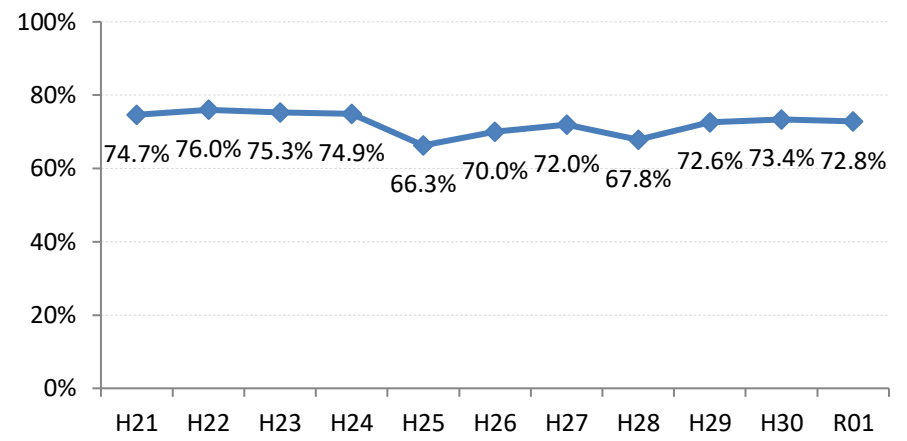

【肺がん】精検受診率の推移