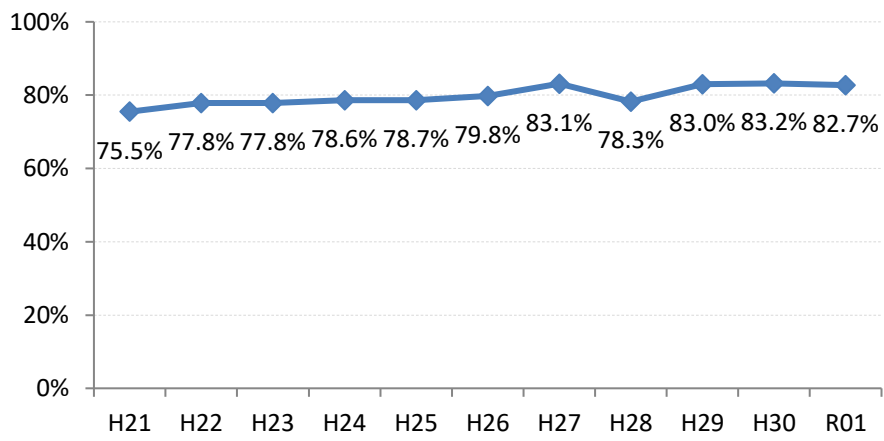

【肺がん】精検受診率の推移