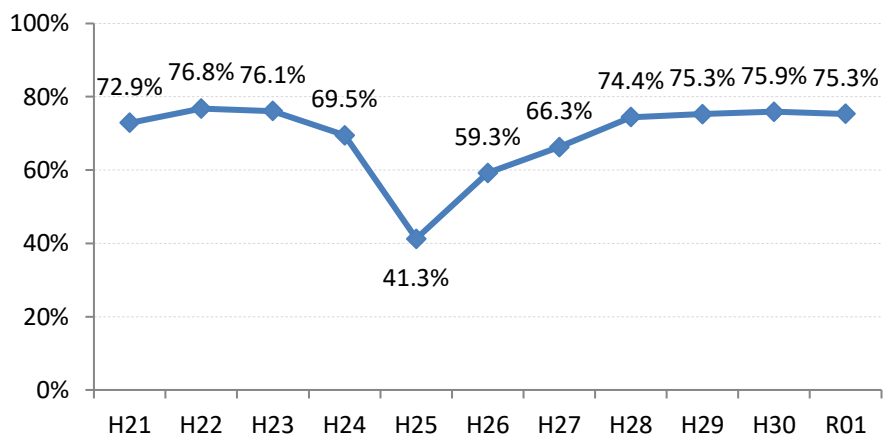

【肺がん】精検受診率の推移