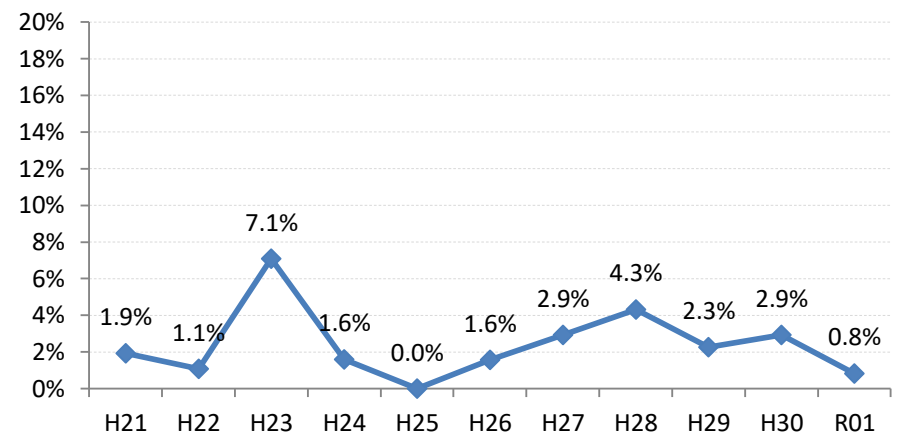

【大腸がん】陽性反応的中度の推移

大腸	H21	H22	H23	H24	H25	H26	H27	H28	H29	H30	R01
全国	2.7%	2.9%	2.8%	3.0%	2.8%	2.8%	2.9%	2.8%	2.7%	2.9%	2.8%
広島県	2.2%	2.7%	3.1%	3.3%	2.4%	2.8%	2.6%	2.4%	1.6%	1.9%	1.9%
広島市	1.8%	3.1%	3.3%	3.0%	1.1%	2.8%	2.7%	2.6%	0.3%	0.8%	1.8%
呉市	3.6%	4.1%	4.8%	3.6%	4.6%	4.4%	3.7%	2.9%	0.7%	1.9%	0.4%
竹原市	7.7%	0.0%	3.0%	3.2%	5.8%	1.7%	3.4%	5.1%	1.3%	7.5%	0.0%
三原市	1.9%	1.1%	7.1%	1.6%	0.0%	1.6%	2.9%	4.3%	2.3%	2.9%	0.8%
尾道市	2.3%	1.9%	2.2%	2.9%	2.7%	1.2%	2.4%	2.5%	2.3%	1.7%	2.3%
福山市	3.0%	3.2%	3.1%	3.6%	3.2%	2.8%	2.4%	2.3%	2.2%	3.9%	1.8%
府中市	2.5%	2.5%	4.3%	5.4%	3.6%	5.9%	0.8%	0.7%	3.5%	5.7%	4.1%
三次市	0.0%	2.7%	0.7%	4.9%	4.0%	2.7%	1.5%	1.9%	2.6%	1.4%	3.5%
庄原市	0.0%	0.0%	0.6%	2.0%	0.0%	1.7%	4.5%	1.6%	1.2%	1.5%	2.8%
大竹市	0.0%	0.0%	0.0%	3.0%	0.9%	2.3%	1.6%	0.0%	1.8%	0.0%	0.9%
東広島市	2.3%	3.0%	1.6%	2.7%	3.7%	2.2%	1.1%	3.6%	2.8%	1.3%	0.9%
廿日市市	2.3%	3.0%	1.6%	7.6%	4.2%	3.5%	2.2%	2.2%	4.3%	1.6%	3.5%
安芸高田市	0.0%	0.0%	2.6%	1.4%	3.3%	4.2%	0.8%	5.7%	3.3%	1.2%	1.3%
江田島市	5.9%	0.0%	5.3%	5.5%	3.6%	4.1%	8.1%	1.1%	5.5%	1.6%	1.6%
府中町	0.0%	2.9%	4.1%	1.7%	4.3%	3.3%	2.4%	0.0%	6.0%	7.4%	2.2%
海田町	12.5%	4.2%	11.4%	3.8%	2.6%	6.5%	1.3%	0.0%	2.7%	4.3%	5.5%
熊野町	3.2%	1.9%	6.5%	6.8%	5.6%	3.1%	8.3%	1.9%	7.1%	5.6%	3.1%
坂町	0.0%	0.0%	0.0%	0.0%	0.0%	2.4%	0.0%	0.0%	0.0%	0.0%	0.0%
安芸太田町	0.0%	0.0%	0.0%	2.7%	2.7%	4.0%	5.6%	0.0%	0.0%	0.0%	3.1%
北広島町	0.0%	0.0%	0.0%	6.4%	5.8%	2.2%	4.2%	1.2%	1.4%	0.0%	0.0%
大崎上島町	0.0%	3.2%	0.0%	0.0%	0.0%	5.6%	0.0%	0.0%	0.0%	0.0%	13.3%
世羅町	3.7%	10.5%	5.1%	1.1%	0.0%	1.1%	4.6%	2.1%	1.2%	0.0%	1.6%
神石高原町	0.0%	0.0%	6.3%	0.0%	8.7%	5.9%	1.6%	1.5%	4.4%	5.9%	0.0%

三原市