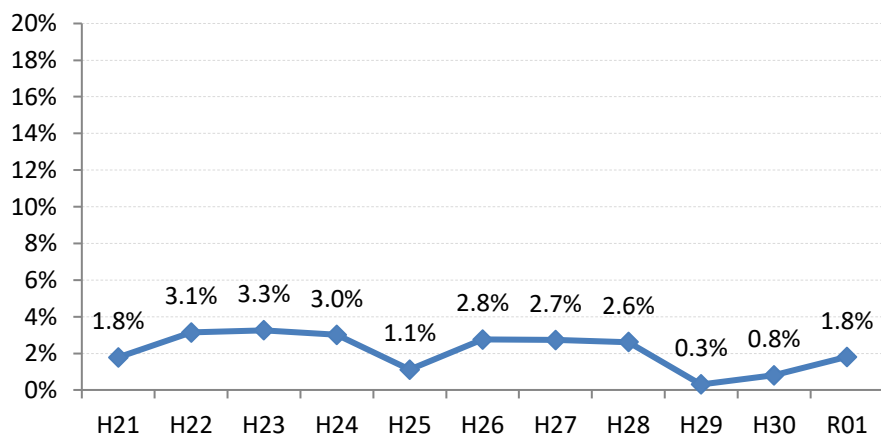

【大腸がん】陽性反応的中度の推移

大腸	H21	H22	H23	H24	H25	H26	H27	H28	H29	H30	R01
全国	2.7%	2.9%	2.8%	3.0%	2.8%	2.8%	2.9%	2.8%	2.7%	2.9%	2.8%
広島県	2.2%	2.7%	3.1%	3.3%	2.4%	2.8%	2.6%	2.4%	1.6%	1.9%	1.9%
広島市	1.8%	3.1%	3.3%	3.0%	1.1%	2.8%	2.7%	2.6%	0.3%	0.8%	1.8%
呉市	3.6%	4.1%	4.8%	3.6%	4.6%	4.4%	3.7%	2.9%	0.7%	1.9%	0.4%
竹原市	7.7%	0.0%	3.0%	3.2%	5.8%	1.7%	3.4%	5.1%	1.3%	7.5%	0.0%
三原市	1.9%	1.1%	7.1%	1.6%	0.0%	1.6%	2.9%	4.3%	2.3%	2.9%	0.8%
尾道市	2.3%	1.9%	2.2%	2.9%	2.7%	1.2%	2.4%	2.5%	2.3%	1.7%	2.3%
福山市	3.0%	3.2%	3.1%	3.6%	3.2%	2.8%	2.4%	2.3%	2.2%	3.9%	1.8%
府中市	2.5%	2.5%	4.3%	5.4%	3.6%	5.9%	0.8%	0.7%	3.5%	5.7%	4.1%
三次市	0.0%	2.7%	0.7%	4.9%	4.0%	2.7%	1.5%	1.9%	2.6%	1.4%	3.5%
庄原市	0.0%	0.0%	0.6%	2.0%	0.0%	1.7%	4.5%	1.6%	1.2%	1.5%	2.8%
大竹市	0.0%	0.0%	0.0%	3.0%	0.9%	2.3%	1.6%	0.0%	1.8%	0.0%	0.9%
東広島市	2.3%	3.0%	1.6%	2.7%	3.7%	2.2%	1.1%	3.6%	2.8%	1.3%	0.9%
廿日市市	2.3%	3.0%	1.6%	7.6%	4.2%	3.5%	2.2%	2.2%	4.3%	1.6%	3.5%
安芸高田市	0.0%	0.0%	2.6%	1.4%	3.3%	4.2%	0.8%	5.7%	3.3%	1.2%	1.3%
江田島市	5.9%	0.0%	5.3%	5.5%	3.6%	4.1%	8.1%	1.1%	5.5%	1.6%	1.6%
府中町	0.0%	2.9%	4.1%	1.7%	4.3%	3.3%	2.4%	0.0%	6.0%	7.4%	2.2%
海田町	12.5%	4.2%	11.4%	3.8%	2.6%	6.5%	1.3%	0.0%	2.7%	4.3%	5.5%
熊野町	3.2%	1.9%	6.5%	6.8%	5.6%	3.1%	8.3%	1.9%	7.1%	5.6%	3.1%
坂町	0.0%	0.0%	0.0%	0.0%	0.0%	2.4%	0.0%	0.0%	0.0%	0.0%	0.0%
安芸太田町	0.0%	0.0%	0.0%	2.7%	2.7%	4.0%	5.6%	0.0%	0.0%	0.0%	3.1%
北広島町	0.0%	0.0%	0.0%	6.4%	5.8%	2.2%	4.2%	1.2%	1.4%	0.0%	0.0%
大崎上島町	0.0%	3.2%	0.0%	0.0%	0.0%	5.6%	0.0%	0.0%	0.0%	0.0%	13.3%
世羅町	3.7%	10.5%	5.1%	1.1%	0.0%	1.1%	4.6%	2.1%	1.2%	0.0%	1.6%
神石高原町	0.0%	0.0%	6.3%	0.0%	8.7%	5.9%	1.6%	1.5%	4.4%	5.9%	0.0%

広島市