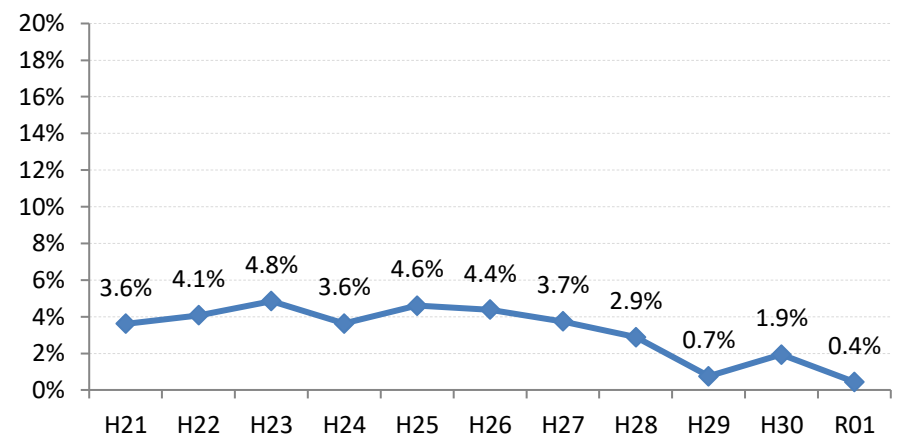

【大腸がん】陽性反応的中度の推移

大腸	H21	H22	H23	H24	H25	H26	H27	H28	H29	H30	R01
全国	2.7%	2.9%	2.8%	3.0%	2.8%	2.8%	2.9%	2.8%	2.7%	2.9%	2.8%
広島県	2.2%	2.7%	3.1%	3.3%	2.4%	2.8%	2.6%	2.4%	1.6%	1.9%	1.9%
広島市	1.8%	3.1%	3.3%	3.0%	1.1%	2.8%	2.7%	2.6%	0.3%	0.8%	1.8%
呉市	3.6%	4.1%	4.8%	3.6%	4.6%	4.4%	3.7%	2.9%	0.7%	1.9%	0.4%
竹原市	7.7%	0.0%	3.0%	3.2%	5.8%	1.7%	3.4%	5.1%	1.3%	7.5%	0.0%
三原市	1.9%	1.1%	7.1%	1.6%	0.0%	1.6%	2.9%	4.3%	2.3%	2.9%	0.8%
尾道市	2.3%	1.9%	2.2%	2.9%	2.7%	1.2%	2.4%	2.5%	2.3%	1.7%	2.3%
福山市	3.0%	3.2%	3.1%	3.6%	3.2%	2.8%	2.4%	2.3%	2.2%	3.9%	1.8%
府中市	2.5%	2.5%	4.3%	5.4%	3.6%	5.9%	0.8%	0.7%	3.5%	5.7%	4.1%
三次市	0.0%	2.7%	0.7%	4.9%	4.0%	2.7%	1.5%	1.9%	2.6%	1.4%	3.5%
庄原市	0.0%	0.0%	0.6%	2.0%	0.0%	1.7%	4.5%	1.6%	1.2%	1.5%	2.8%
大竹市	0.0%	0.0%	0.0%	3.0%	0.9%	2.3%	1.6%	0.0%	1.8%	0.0%	0.9%
東広島市	2.3%	3.0%	1.6%	2.7%	3.7%	2.2%	1.1%	3.6%	2.8%	1.3%	0.9%
廿日市市	2.3%	3.0%	1.6%	7.6%	4.2%	3.5%	2.2%	2.2%	4.3%	1.6%	3.5%
安芸高田市	0.0%	0.0%	2.6%	1.4%	3.3%	4.2%	0.8%	5.7%	3.3%	1.2%	1.3%
江田島市	5.9%	0.0%	5.3%	5.5%	3.6%	4.1%	8.1%	1.1%	5.5%	1.6%	1.6%
府中町	0.0%	2.9%	4.1%	1.7%	4.3%	3.3%	2.4%	0.0%	6.0%	7.4%	2.2%
海田町	12.5%	4.2%	11.4%	3.8%	2.6%	6.5%	1.3%	0.0%	2.7%	4.3%	5.5%
熊野町	3.2%	1.9%	6.5%	6.8%	5.6%	3.1%	8.3%	1.9%	7.1%	5.6%	3.1%
坂町	0.0%	0.0%	0.0%	0.0%	0.0%	2.4%	0.0%	0.0%	0.0%	0.0%	0.0%
安芸太田町	0.0%	0.0%	0.0%	2.7%	2.7%	4.0%	5.6%	0.0%	0.0%	0.0%	3.1%
北広島町	0.0%	0.0%	0.0%	6.4%	5.8%	2.2%	4.2%	1.2%	1.4%	0.0%	0.0%
大崎上島町	0.0%	3.2%	0.0%	0.0%	0.0%	5.6%	0.0%	0.0%	0.0%	0.0%	13.3%
世羅町	3.7%	10.5%	5.1%	1.1%	0.0%	1.1%	4.6%	2.1%	1.2%	0.0%	1.6%
神石高原町	0.0%	0.0%	6.3%	0.0%	8.7%	5.9%	1.6%	1.5%	4.4%	5.9%	0.0%

呉市