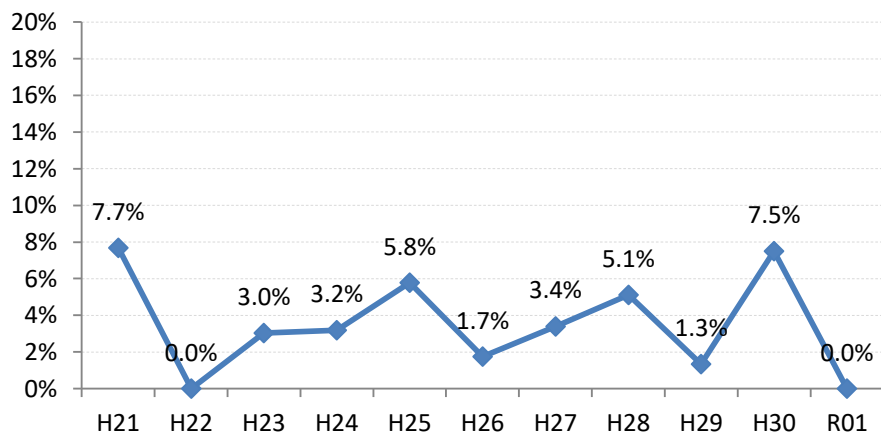

【大腸がん】陽性反応的中度の推移

大腸	H21	H22	H23	H24	H25	H26	H27	H28	H29	H30	R01
全国	2.7%	2.9%	2.8%	3.0%	2.8%	2.8%	2.9%	2.8%	2.7%	2.9%	2.8%
広島県	2.2%	2.7%	3.1%	3.3%	2.4%	2.8%	2.6%	2.4%	1.6%	1.9%	1.9%
広島市	1.8%	3.1%	3.3%	3.0%	1.1%	2.8%	2.7%	2.6%	0.3%	0.8%	1.8%
呉市	3.6%	4.1%	4.8%	3.6%	4.6%	4.4%	3.7%	2.9%	0.7%	1.9%	0.4%
竹原市	7.7%	0.0%	3.0%	3.2%	5.8%	1.7%	3.4%	5.1%	1.3%	7.5%	0.0%
三原市	1.9%	1.1%	7.1%	1.6%	0.0%	1.6%	2.9%	4.3%	2.3%	2.9%	0.8%
尾道市	2.3%	1.9%	2.2%	2.9%	2.7%	1.2%	2.4%	2.5%	2.3%	1.7%	2.3%
福山市	3.0%	3.2%	3.1%	3.6%	3.2%	2.8%	2.4%	2.3%	2.2%	3.9%	1.8%
府中市	2.5%	2.5%	4.3%	5.4%	3.6%	5.9%	0.8%	0.7%	3.5%	5.7%	4.1%
三次市	0.0%	2.7%	0.7%	4.9%	4.0%	2.7%	1.5%	1.9%	2.6%	1.4%	3.5%
庄原市	0.0%	0.0%	0.6%	2.0%	0.0%	1.7%	4.5%	1.6%	1.2%	1.5%	2.8%
大竹市	0.0%	0.0%	0.0%	3.0%	0.9%	2.3%	1.6%	0.0%	1.8%	0.0%	0.9%
東広島市	2.3%	3.0%	1.6%	2.7%	3.7%	2.2%	1.1%	3.6%	2.8%	1.3%	0.9%
廿日市市	2.3%	3.0%	1.6%	7.6%	4.2%	3.5%	2.2%	2.2%	4.3%	1.6%	3.5%
安芸高田市	0.0%	0.0%	2.6%	1.4%	3.3%	4.2%	0.8%	5.7%	3.3%	1.2%	1.3%
江田島市	5.9%	0.0%	5.3%	5.5%	3.6%	4.1%	8.1%	1.1%	5.5%	1.6%	1.6%
府中町	0.0%	2.9%	4.1%	1.7%	4.3%	3.3%	2.4%	0.0%	6.0%	7.4%	2.2%
海田町	12.5%	4.2%	11.4%	3.8%	2.6%	6.5%	1.3%	0.0%	2.7%	4.3%	5.5%
熊野町	3.2%	1.9%	6.5%	6.8%	5.6%	3.1%	8.3%	1.9%	7.1%	5.6%	3.1%
坂町	0.0%	0.0%	0.0%	0.0%	0.0%	2.4%	0.0%	0.0%	0.0%	0.0%	0.0%
安芸太田町	0.0%	0.0%	0.0%	2.7%	2.7%	4.0%	5.6%	0.0%	0.0%	0.0%	3.1%
北広島町	0.0%	0.0%	0.0%	6.4%	5.8%	2.2%	4.2%	1.2%	1.4%	0.0%	0.0%
大崎上島町	0.0%	3.2%	0.0%	0.0%	0.0%	5.6%	0.0%	0.0%	0.0%	0.0%	13.3%
世羅町	3.7%	10.5%	5.1%	1.1%	0.0%	1.1%	4.6%	2.1%	1.2%	0.0%	1.6%
神石高原町	0.0%	0.0%	6.3%	0.0%	8.7%	5.9%	1.6%	1.5%	4.4%	5.9%	0.0%

竹原市