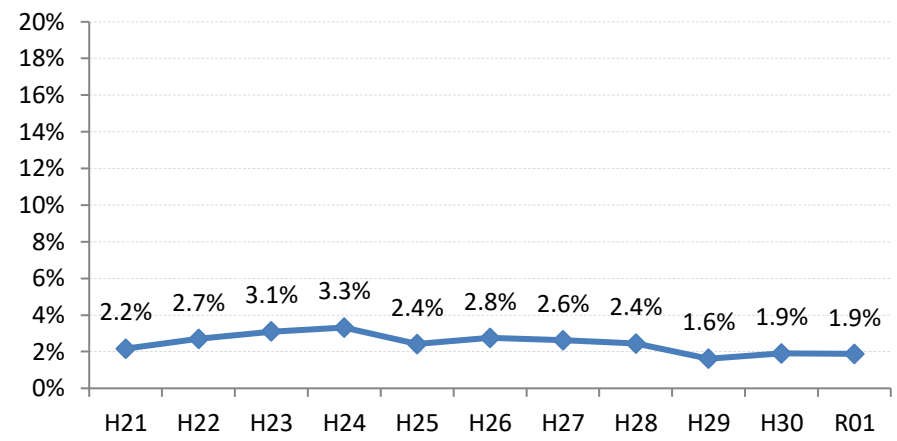

【大腸がん】陽性反応的中度の推移

大腸	H21	H22	H23	H24	H25	H26	H27	H28	H29	H30	R01
全国	2.7%	2.9%	2.8%	3.0%	2.8%	2.8%	2.9%	2.8%	2.7%	2.9%	2.8%
広島県	2.2%	2.7%	3.1%	3.3%	2.4%	2.8%	2.6%	2.4%	1.6%	1.9%	1.9%
広島市	1.8%	3.1%	3.3%	3.0%	1.1%	2.8%	2.7%	2.6%	0.3%	0.8%	1.8%
呉市	3.6%	4.1%	4.8%	3.6%	4.6%	4.4%	3.7%	2.9%	0.7%	1.9%	0.4%
竹原市	7.7%	0.0%	3.0%	3.2%	5.8%	1.7%	3.4%	5.1%	1.3%	7.5%	0.0%
三原市	1.9%	1.1%	7.1%	1.6%	0.0%	1.6%	2.9%	4.3%	2.3%	2.9%	0.8%
尾道市	2.3%	1.9%	2.2%	2.9%	2.7%	1.2%	2.4%	2.5%	2.3%	1.7%	2.3%
福山市	3.0%	3.2%	3.1%	3.6%	3.2%	2.8%	2.4%	2.3%	2.2%	3.9%	1.8%
府中市	2.5%	2.5%	4.3%	5.4%	3.6%	5.9%	0.8%	0.7%	3.5%	5.7%	4.1%
三次市	0.0%	2.7%	0.7%	4.9%	4.0%	2.7%	1.5%	1.9%	2.6%	1.4%	3.5%
庄原市	0.0%	0.0%	0.6%	2.0%	0.0%	1.7%	4.5%	1.6%	1.2%	1.5%	2.8%
大竹市	0.0%	0.0%	0.0%	3.0%	0.9%	2.3%	1.6%	0.0%	1.8%	0.0%	0.9%
東広島市	2.3%	3.0%	1.6%	2.7%	3.7%	2.2%	1.1%	3.6%	2.8%	1.3%	0.9%
廿日市市	2.3%	3.0%	1.6%	7.6%	4.2%	3.5%	2.2%	2.2%	4.3%	1.6%	3.5%
安芸高田市	0.0%	0.0%	2.6%	1.4%	3.3%	4.2%	0.8%	5.7%	3.3%	1.2%	1.3%
江田島市	5.9%	0.0%	5.3%	5.5%	3.6%	4.1%	8.1%	1.1%	5.5%	1.6%	1.6%
府中町	0.0%	2.9%	4.1%	1.7%	4.3%	3.3%	2.4%	0.0%	6.0%	7.4%	2.2%
海田町	12.5%	4.2%	11.4%	3.8%	2.6%	6.5%	1.3%	0.0%	2.7%	4.3%	5.5%
熊野町	3.2%	1.9%	6.5%	6.8%	5.6%	3.1%	8.3%	1.9%	7.1%	5.6%	3.1%
坂町	0.0%	0.0%	0.0%	0.0%	0.0%	2.4%	0.0%	0.0%	0.0%	0.0%	0.0%
安芸太田町	0.0%	0.0%	0.0%	2.7%	2.7%	4.0%	5.6%	0.0%	0.0%	0.0%	3.1%
北広島町	0.0%	0.0%	0.0%	6.4%	5.8%	2.2%	4.2%	1.2%	1.4%	0.0%	0.0%
大崎上島町	0.0%	3.2%	0.0%	0.0%	0.0%	5.6%	0.0%	0.0%	0.0%	0.0%	13.3%
世羅町	3.7%	10.5%	5.1%	1.1%	0.0%	1.1%	4.6%	2.1%	1.2%	0.0%	1.6%
神石高原町	0.0%	0.0%	6.3%	0.0%	8.7%	5.9%	1.6%	1.5%	4.4%	5.9%	0.0%

広島県