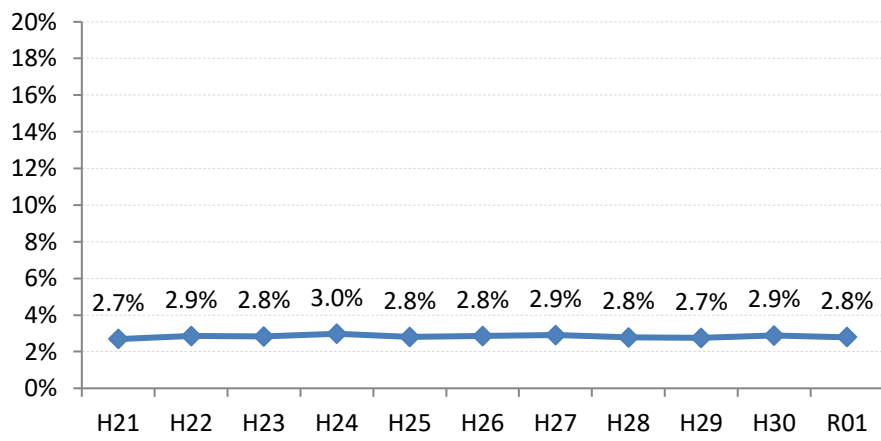

【大腸がん】陽性反応的中度の推移

大腸	H21	H22	H23	H24	H25	H26	H27	H28	H29	H30	R01
全国	2.7%	2.9%	2.8%	3.0%	2.8%	2.8%	2.9%	2.8%	2.7%	2.9%	2.8%
広島県	2.2%	2.7%	3.1%	3.3%	2.4%	2.8%	2.6%	2.4%	1.6%	1.9%	1.9%
広島市	1.8%	3.1%	3.3%	3.0%	1.1%	2.8%	2.7%	2.6%	0.3%	0.8%	1.8%
呉市	3.6%	4.1%	4.8%	3.6%	4.6%	4.4%	3.7%	2.9%	0.7%	1.9%	0.4%
竹原市	7.7%	0.0%	3.0%	3.2%	5.8%	1.7%	3.4%	5.1%	1.3%	7.5%	0.0%
三原市	1.9%	1.1%	7.1%	1.6%	0.0%	1.6%	2.9%	4.3%	2.3%	2.9%	0.8%
尾道市	2.3%	1.9%	2.2%	2.9%	2.7%	1.2%	2.4%	2.5%	2.3%	1.7%	2.3%
福山市	3.0%	3.2%	3.1%	3.6%	3.2%	2.8%	2.4%	2.3%	2.2%	3.9%	1.8%
府中市	2.5%	2.5%	4.3%	5.4%	3.6%	5.9%	0.8%	0.7%	3.5%	5.7%	4.1%
三次市	0.0%	2.7%	0.7%	4.9%	4.0%	2.7%	1.5%	1.9%	2.6%	1.4%	3.5%
庄原市	0.0%	0.0%	0.6%	2.0%	0.0%	1.7%	4.5%	1.6%	1.2%	1.5%	2.8%
大竹市	0.0%	0.0%	0.0%	3.0%	0.9%	2.3%	1.6%	0.0%	1.8%	0.0%	0.9%
東広島市	2.3%	3.0%	1.6%	2.7%	3.7%	2.2%	1.1%	3.6%	2.8%	1.3%	0.9%
廿日市市	2.3%	3.0%	1.6%	7.6%	4.2%	3.5%	2.2%	2.2%	4.3%	1.6%	3.5%
安芸高田市	0.0%	0.0%	2.6%	1.4%	3.3%	4.2%	0.8%	5.7%	3.3%	1.2%	1.3%
江田島市	5.9%	0.0%	5.3%	5.5%	3.6%	4.1%	8.1%	1.1%	5.5%	1.6%	1.6%
府中町	0.0%	2.9%	4.1%	1.7%	4.3%	3.3%	2.4%	0.0%	6.0%	7.4%	2.2%
海田町	12.5%	4.2%	11.4%	3.8%	2.6%	6.5%	1.3%	0.0%	2.7%	4.3%	5.5%
熊野町	3.2%	1.9%	6.5%	6.8%	5.6%	3.1%	8.3%	1.9%	7.1%	5.6%	3.1%
坂町	0.0%	0.0%	0.0%	0.0%	0.0%	2.4%	0.0%	0.0%	0.0%	0.0%	0.0%
安芸太田町	0.0%	0.0%	0.0%	2.7%	2.7%	4.0%	5.6%	0.0%	0.0%	0.0%	3.1%
北広島町	0.0%	0.0%	0.0%	6.4%	5.8%	2.2%	4.2%	1.2%	1.4%	0.0%	0.0%
大崎上島町	0.0%	3.2%	0.0%	0.0%	0.0%	5.6%	0.0%	0.0%	0.0%	0.0%	13.3%
世羅町	3.7%	10.5%	5.1%	1.1%	0.0%	1.1%	4.6%	2.1%	1.2%	0.0%	1.6%
神石高原町	0.0%	0.0%	6.3%	0.0%	8.7%	5.9%	1.6%	1.5%	4.4%	5.9%	0.0%

全国