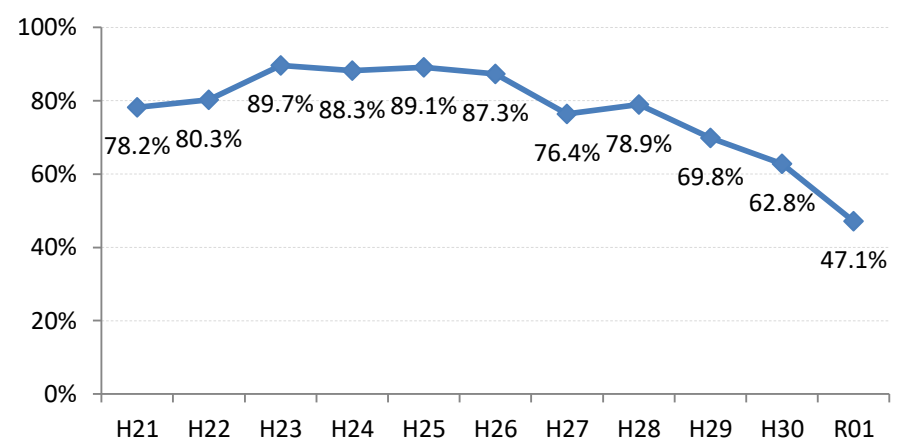

【子宮頸がん】精検受診率の推移