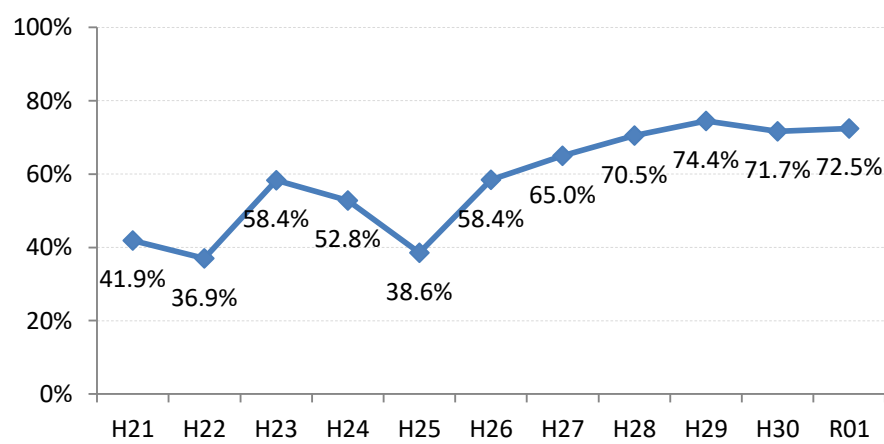

【子宮頸がん】精検受診率の推移