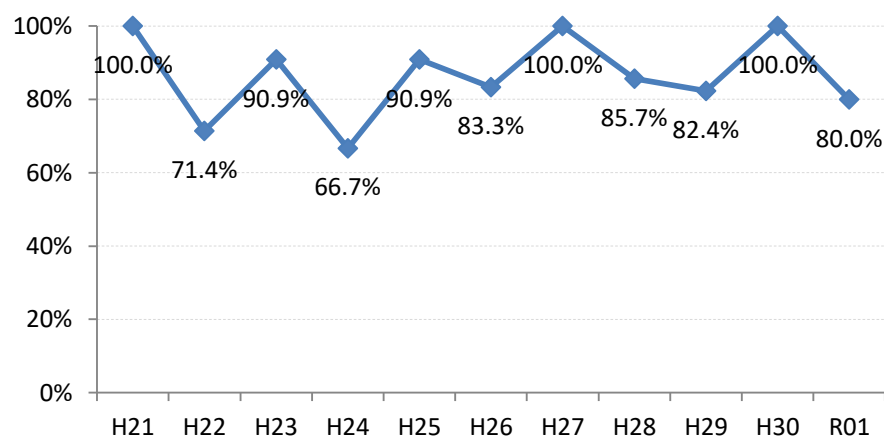

【子宮頸がん】精検受診率の推移