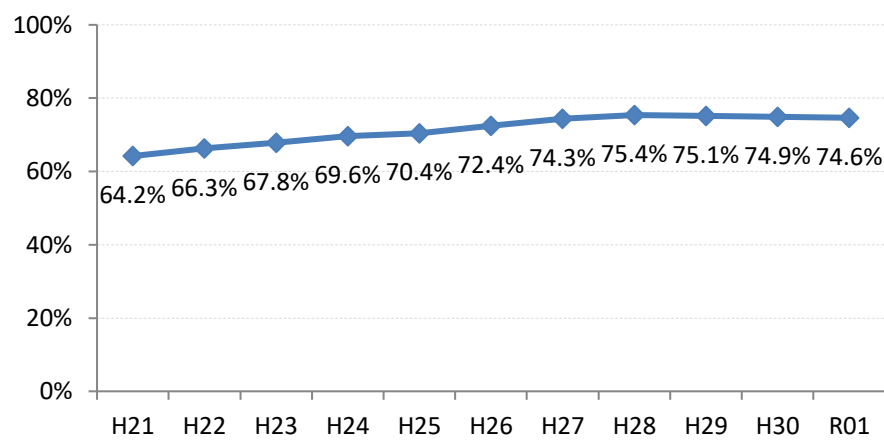

【子宮頸がん】精検受診率の推移