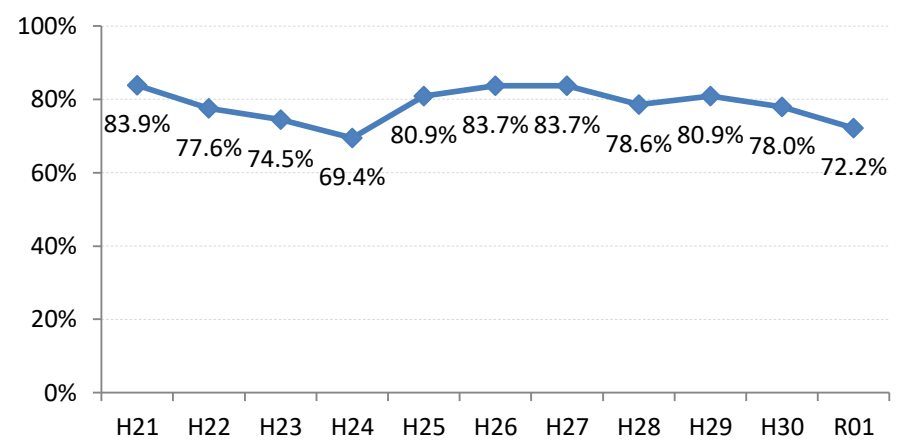

【子宮頸がん】精検受診率の推移