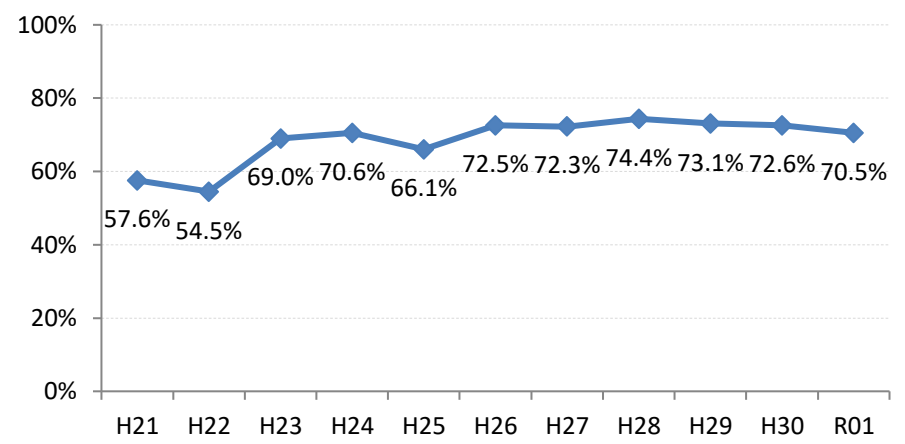

【子宮頸がん】精検受診率の推移