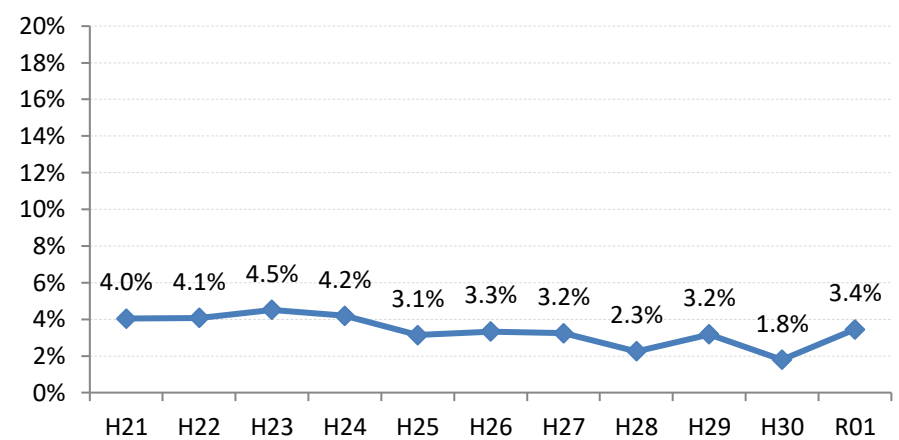

【乳がん】陽性反応的中度の推移

乳	H21	H22	H23	H24	H25	H26	H27	H28	H29	H30	R01
全国	3.1%	3.4%	3.5%	3.7%	3.7%	4.1%	4.1%	4.1%	4.4%	4.6%	4.7%
広島県	3.3%	4.6%	4.2%	4.9%	4.3%	4.7%	4.9%	5.3%	2.3%	2.9%	5.1%
広島市	2.9%	5.5%	4.9%	6.7%	3.6%	4.8%	6.0%	5.9%	1.3%	1.1%	5.1%
呉市	2.4%	6.7%	4.1%	6.3%	5.7%	6.9%	3.6%	4.1%	0.9%	0.7%	0.3%
竹原市	6.1%	7.7%	7.8%	3.7%	2.3%	4.3%	4.1%	9.2%	3.0%	7.3%	6.6%
三原市	4.0%	4.1%	4.5%	4.2%	3.1%	3.3%	3.2%	2.3%	3.2%	1.8%	3.4%
尾道市	2.4%	4.4%	2.5%	4.1%	6.4%	2.4%	2.5%	4.5%	7.1%	3.7%	7.3%
福山市	5.6%	4.5%	5.4%	5.2%	5.8%	4.4%	4.6%	5.6%	5.2%	5.9%	6.8%
府中市	3.7%	5.3%	0.0%	2.0%	5.6%	10.3%	1.6%	2.8%	3.2%	11.1%	3.1%
三次市	1.6%	1.6%	0.0%	1.3%	5.3%	4.6%	12.7%	4.2%	1.8%	3.9%	9.8%
庄原市	1.4%	0.0%	2.2%	8.3%	3.6%	7.5%	4.8%	2.6%	2.1%	2.3%	5.3%
大竹市	4.0%	6.3%	8.3%	0.0%	10.0%	10.4%	4.3%	8.1%	0.0%	2.9%	2.5%
東広島市	4.1%	1.6%	2.7%	2.7%	4.2%	2.5%	4.2%	5.3%	2.4%	6.1%	10.6%
廿日市市	1.0%	4.1%	4.6%	4.1%	5.9%	2.1%	9.1%	10.5%	3.7%	10.8%	9.3%
安芸高田市	0.0%	0.0%	0.0%	0.0%	2.0%	4.2%	0.0%	0.0%	5.3%	6.1%	3.4%
江田島市	0.0%	5.4%	5.9%	0.0%	5.4%	0.0%	11.1%	2.8%	5.3%	0.0%	3.8%
府中町	5.7%	2.0%	5.7%	3.0%	0.0%	5.4%	3.1%		0.0%		0.0%
海田町	16.7%	5.1%	2.3%	3.1%	9.2%	6.8%	5.6%	3.4%	5.4%	10.7%	6.3%
熊野町	1.8%	0.0%	0.0%	5.1%	5.6%	2.9%	0.0%	9.8%	4.5%	2.3%	7.9%
坂町	0.0%	8.3%	7.1%	0.0%	0.0%	5.9%	6.7%	4.5%	0.0%	0.0%	6.3%
安芸太田町	0.0%	0.0%	8.3%	0.0%	0.0%	9.1%	7.7%	15.4%	0.0%	0.0%	22.2%
北広島町	0.0%	3.3%	0.0%	2.9%	3.6%	0.0%	0.0%	3.3%	0.0%	0.0%	0.0%
大崎上島町	0.0%	0.0%	12.5%	4.8%	5.6%	0.0%	10.7%	11.1%	0.0%	9.1%	0.0%
世羅町	0.0%	0.0%	0.0%	0.0%	0.0%	4.7%	1.9%	0.0%	2.0%	0.0%	6.7%
神石高原町	0.0%	4.2%	0.0%	0.0%	0.0%	2.9%	0.0%	0.0%	0.0%	11.5%	0.0%

三原市