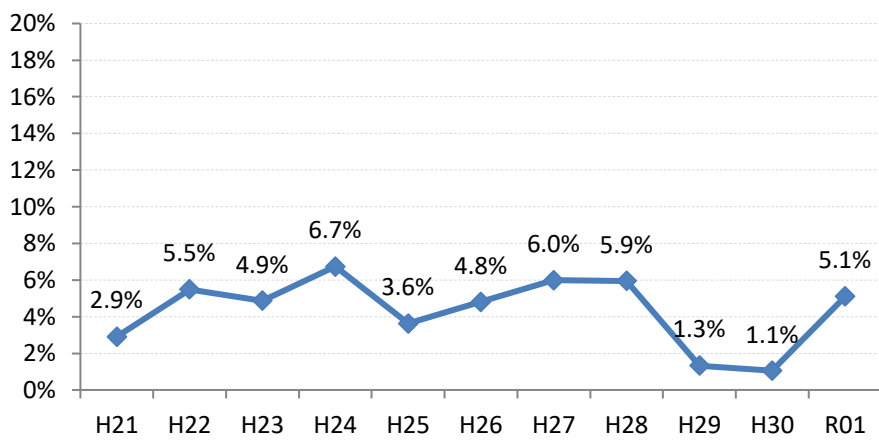

【乳がん】陽性反応的中度の推移

乳	H21	H22	H23	H24	H25	H26	H27	H28	H29	H30	R01
全国	3.1%	3.4%	3.5%	3.7%	3.7%	4.1%	4.1%	4.1%	4.4%	4.6%	4.7%
広島県	3.3%	4.6%	4.2%	4.9%	4.3%	4.7%	4.9%	5.3%	2.3%	2.9%	5.1%
広島市	2.9%	5.5%	4.9%	6.7%	3.6%	4.8%	6.0%	5.9%	1.3%	1.1%	5.1%
呉市	2.4%	6.7%	4.1%	6.3%	5.7%	6.9%	3.6%	4.1%	0.9%	0.7%	0.3%
竹原市	6.1%	7.7%	7.8%	3.7%	2.3%	4.3%	4.1%	9.2%	3.0%	7.3%	6.6%
三原市	4.0%	4.1%	4.5%	4.2%	3.1%	3.3%	3.2%	2.3%	3.2%	1.8%	3.4%
尾道市	2.4%	4.4%	2.5%	4.1%	6.4%	2.4%	2.5%	4.5%	7.1%	3.7%	7.3%
福山市	5.6%	4.5%	5.4%	5.2%	5.8%	4.4%	4.6%	5.6%	5.2%	5.9%	6.8%
府中市	3.7%	5.3%	0.0%	2.0%	5.6%	10.3%	1.6%	2.8%	3.2%	11.1%	3.1%
三次市	1.6%	1.6%	0.0%	1.3%	5.3%	4.6%	12.7%	4.2%	1.8%	3.9%	9.8%
庄原市	1.4%	0.0%	2.2%	8.3%	3.6%	7.5%	4.8%	2.6%	2.1%	2.3%	5.3%
大竹市	4.0%	6.3%	8.3%	0.0%	10.0%	10.4%	4.3%	8.1%	0.0%	2.9%	2.5%
東広島市	4.1%	1.6%	2.7%	2.7%	4.2%	2.5%	4.2%	5.3%	2.4%	6.1%	10.6%
廿日市市	1.0%	4.1%	4.6%	4.1%	5.9%	2.1%	9.1%	10.5%	3.7%	10.8%	9.3%
安芸高田市	0.0%	0.0%	0.0%	0.0%	2.0%	4.2%	0.0%	0.0%	5.3%	6.1%	3.4%
江田島市	0.0%	5.4%	5.9%	0.0%	5.4%	0.0%	11.1%	2.8%	5.3%	0.0%	3.8%
府中町	5.7%	2.0%	5.7%	3.0%	0.0%	5.4%	3.1%		0.0%		0.0%
海田町	16.7%	5.1%	2.3%	3.1%	9.2%	6.8%	5.6%	3.4%	5.4%	10.7%	6.3%
熊野町	1.8%	0.0%	0.0%	5.1%	5.6%	2.9%	0.0%	9.8%	4.5%	2.3%	7.9%
坂町	0.0%	8.3%	7.1%	0.0%	0.0%	5.9%	6.7%	4.5%	0.0%	0.0%	6.3%
安芸太田町	0.0%	0.0%	8.3%	0.0%	0.0%	9.1%	7.7%	15.4%	0.0%	0.0%	22.2%
北広島町	0.0%	3.3%	0.0%	2.9%	3.6%	0.0%	0.0%	3.3%	0.0%	0.0%	0.0%
大崎上島町	0.0%	0.0%	12.5%	4.8%	5.6%	0.0%	10.7%	11.1%	0.0%	9.1%	0.0%
世羅町	0.0%	0.0%	0.0%	0.0%	0.0%	4.7%	1.9%	0.0%	2.0%	0.0%	6.7%
神石高原町	0.0%	4.2%	0.0%	0.0%	0.0%	2.9%	0.0%	0.0%	0.0%	11.5%	0.0%

広島市