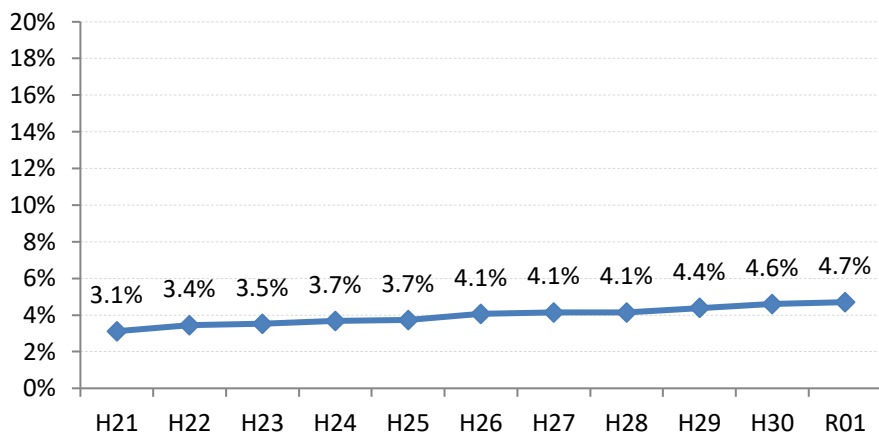

【乳がん】陽性反応的中度の推移

乳	H21	H22	H23	H24	H25	H26	H27	H28	H29	H30	R01
全国	3.1%	3.4%	3.5%	3.7%	3.7%	4.1%	4.1%	4.1%	4.4%	4.6%	4.7%
広島県	3.3%	4.6%	4.2%	4.9%	4.3%	4.7%	4.9%	5.3%	2.3%	2.9%	5.1%
広島市	2.9%	5.5%	4.9%	6.7%	3.6%	4.8%	6.0%	5.9%	1.3%	1.1%	5.1%
呉市	2.4%	6.7%	4.1%	6.3%	5.7%	6.9%	3.6%	4.1%	0.9%	0.7%	0.3%
竹原市	6.1%	7.7%	7.8%	3.7%	2.3%	4.3%	4.1%	9.2%	3.0%	7.3%	6.6%
三原市	4.0%	4.1%	4.5%	4.2%	3.1%	3.3%	3.2%	2.3%	3.2%	1.8%	3.4%
尾道市	2.4%	4.4%	2.5%	4.1%	6.4%	2.4%	2.5%	4.5%	7.1%	3.7%	7.3%
福山市	5.6%	4.5%	5.4%	5.2%	5.8%	4.4%	4.6%	5.6%	5.2%	5.9%	6.8%
府中市	3.7%	5.3%	0.0%	2.0%	5.6%	10.3%	1.6%	2.8%	3.2%	11.1%	3.1%
三次市	1.6%	1.6%	0.0%	1.3%	5.3%	4.6%	12.7%	4.2%	1.8%	3.9%	9.8%
庄原市	1.4%	0.0%	2.2%	8.3%	3.6%	7.5%	4.8%	2.6%	2.1%	2.3%	5.3%
大竹市	4.0%	6.3%	8.3%	0.0%	10.0%	10.4%	4.3%	8.1%	0.0%	2.9%	2.5%
東広島市	4.1%	1.6%	2.7%	2.7%	4.2%	2.5%	4.2%	5.3%	2.4%	6.1%	10.6%
廿日市市	1.0%	4.1%	4.6%	4.1%	5.9%	2.1%	9.1%	10.5%	3.7%	10.8%	9.3%
安芸高田市	0.0%	0.0%	0.0%	0.0%	2.0%	4.2%	0.0%	0.0%	5.3%	6.1%	3.4%
江田島市	0.0%	5.4%	5.9%	0.0%	5.4%	0.0%	11.1%	2.8%	5.3%	0.0%	3.8%
府中町	5.7%	2.0%	5.7%	3.0%	0.0%	5.4%	3.1%		0.0%		0.0%
海田町	16.7%	5.1%	2.3%	3.1%	9.2%	6.8%	5.6%	3.4%	5.4%	10.7%	6.3%
熊野町	1.8%	0.0%	0.0%	5.1%	5.6%	2.9%	0.0%	9.8%	4.5%	2.3%	7.9%
坂町	0.0%	8.3%	7.1%	0.0%	0.0%	5.9%	6.7%	4.5%	0.0%	0.0%	6.3%
安芸太田町	0.0%	0.0%	8.3%	0.0%	0.0%	9.1%	7.7%	15.4%	0.0%	0.0%	22.2%
北広島町	0.0%	3.3%	0.0%	2.9%	3.6%	0.0%	0.0%	3.3%	0.0%	0.0%	0.0%
大崎上島町	0.0%	0.0%	12.5%	4.8%	5.6%	0.0%	10.7%	11.1%	0.0%	9.1%	0.0%
世羅町	0.0%	0.0%	0.0%	0.0%	0.0%	4.7%	1.9%	0.0%	2.0%	0.0%	6.7%
神石高原町	0.0%	4.2%	0.0%	0.0%	0.0%	2.9%	0.0%	0.0%	0.0%	11.5%	0.0%

全国