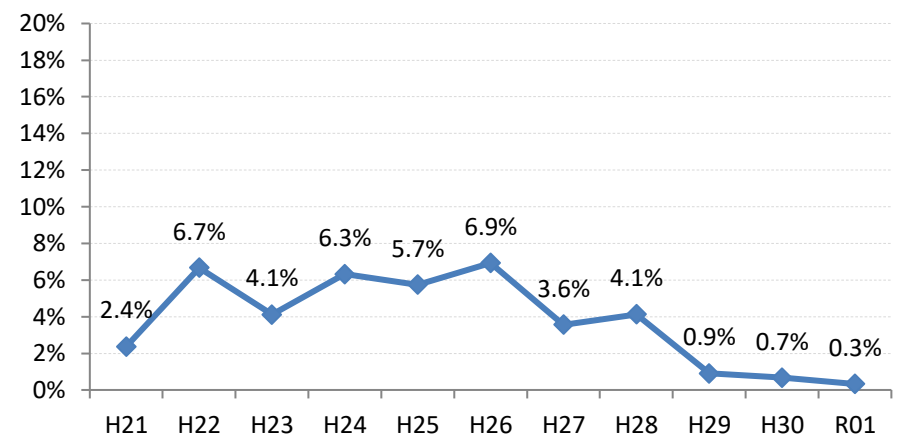

【乳がん】陽性反応的中度の推移

乳	H21	H22	H23	H24	H25	H26	H27	H28	H29	H30	R01
全国	3.1%	3.4%	3.5%	3.7%	3.7%	4.1%	4.1%	4.1%	4.4%	4.6%	4.7%
広島県	3.3%	4.6%	4.2%	4.9%	4.3%	4.7%	4.9%	5.3%	2.3%	2.9%	5.1%
広島市	2.9%	5.5%	4.9%	6.7%	3.6%	4.8%	6.0%	5.9%	1.3%	1.1%	5.1%
呉市	2.4%	6.7%	4.1%	6.3%	5.7%	6.9%	3.6%	4.1%	0.9%	0.7%	0.3%
竹原市	6.1%	7.7%	7.8%	3.7%	2.3%	4.3%	4.1%	9.2%	3.0%	7.3%	6.6%
三原市	4.0%	4.1%	4.5%	4.2%	3.1%	3.3%	3.2%	2.3%	3.2%	1.8%	3.4%
尾道市	2.4%	4.4%	2.5%	4.1%	6.4%	2.4%	2.5%	4.5%	7.1%	3.7%	7.3%
福山市	5.6%	4.5%	5.4%	5.2%	5.8%	4.4%	4.6%	5.6%	5.2%	5.9%	6.8%
府中市	3.7%	5.3%	0.0%	2.0%	5.6%	10.3%	1.6%	2.8%	3.2%	11.1%	3.1%
三次市	1.6%	1.6%	0.0%	1.3%	5.3%	4.6%	12.7%	4.2%	1.8%	3.9%	9.8%
庄原市	1.4%	0.0%	2.2%	8.3%	3.6%	7.5%	4.8%	2.6%	2.1%	2.3%	5.3%
大竹市	4.0%	6.3%	8.3%	0.0%	10.0%	10.4%	4.3%	8.1%	0.0%	2.9%	2.5%
東広島市	4.1%	1.6%	2.7%	2.7%	4.2%	2.5%	4.2%	5.3%	2.4%	6.1%	10.6%
廿日市市	1.0%	4.1%	4.6%	4.1%	5.9%	2.1%	9.1%	10.5%	3.7%	10.8%	9.3%
安芸高田市	0.0%	0.0%	0.0%	0.0%	2.0%	4.2%	0.0%	0.0%	5.3%	6.1%	3.4%
江田島市	0.0%	5.4%	5.9%	0.0%	5.4%	0.0%	11.1%	2.8%	5.3%	0.0%	3.8%
府中町	5.7%	2.0%	5.7%	3.0%	0.0%	5.4%	3.1%		0.0%		0.0%
海田町	16.7%	5.1%	2.3%	3.1%	9.2%	6.8%	5.6%	3.4%	5.4%	10.7%	6.3%
熊野町	1.8%	0.0%	0.0%	5.1%	5.6%	2.9%	0.0%	9.8%	4.5%	2.3%	7.9%
坂町	0.0%	8.3%	7.1%	0.0%	0.0%	5.9%	6.7%	4.5%	0.0%	0.0%	6.3%
安芸太田町	0.0%	0.0%	8.3%	0.0%	0.0%	9.1%	7.7%	15.4%	0.0%	0.0%	22.2%
北広島町	0.0%	3.3%	0.0%	2.9%	3.6%	0.0%	0.0%	3.3%	0.0%	0.0%	0.0%
大崎上島町	0.0%	0.0%	12.5%	4.8%	5.6%	0.0%	10.7%	11.1%	0.0%	9.1%	0.0%
世羅町	0.0%	0.0%	0.0%	0.0%	0.0%	4.7%	1.9%	0.0%	2.0%	0.0%	6.7%
神石高原町	0.0%	4.2%	0.0%	0.0%	0.0%	2.9%	0.0%	0.0%	0.0%	11.5%	0.0%

呉市