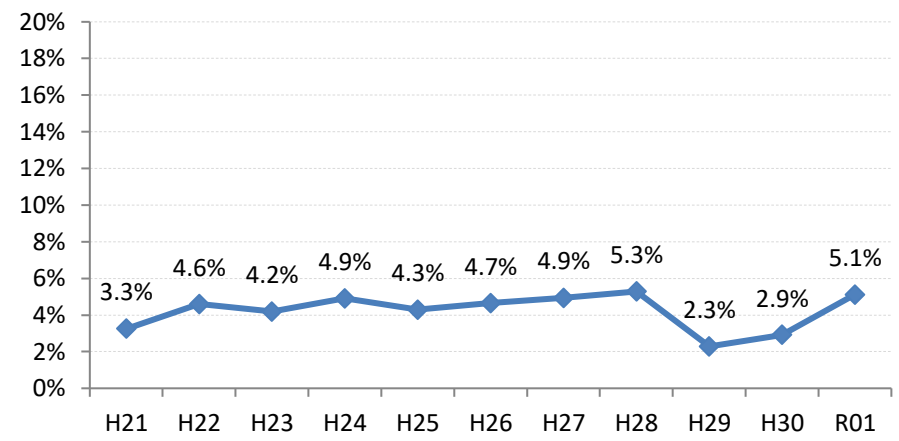

【乳がん】陽性反応的中度の推移

乳	H21	H22	H23	H24	H25	H26	H27	H28	H29	H30	R01
全国	3.1%	3.4%	3.5%	3.7%	3.7%	4.1%	4.1%	4.1%	4.4%	4.6%	4.7%
広島県	3.3%	4.6%	4.2%	4.9%	4.3%	4.7%	4.9%	5.3%	2.3%	2.9%	5.1%
広島市	2.9%	5.5%	4.9%	6.7%	3.6%	4.8%	6.0%	5.9%	1.3%	1.1%	5.1%
呉市	2.4%	6.7%	4.1%	6.3%	5.7%	6.9%	3.6%	4.1%	0.9%	0.7%	0.3%
竹原市	6.1%	7.7%	7.8%	3.7%	2.3%	4.3%	4.1%	9.2%	3.0%	7.3%	6.6%
三原市	4.0%	4.1%	4.5%	4.2%	3.1%	3.3%	3.2%	2.3%	3.2%	1.8%	3.4%
尾道市	2.4%	4.4%	2.5%	4.1%	6.4%	2.4%	2.5%	4.5%	7.1%	3.7%	7.3%
福山市	5.6%	4.5%	5.4%	5.2%	5.8%	4.4%	4.6%	5.6%	5.2%	5.9%	6.8%
府中市	3.7%	5.3%	0.0%	2.0%	5.6%	10.3%	1.6%	2.8%	3.2%	11.1%	3.1%
三次市	1.6%	1.6%	0.0%	1.3%	5.3%	4.6%	12.7%	4.2%	1.8%	3.9%	9.8%
庄原市	1.4%	0.0%	2.2%	8.3%	3.6%	7.5%	4.8%	2.6%	2.1%	2.3%	5.3%
大竹市	4.0%	6.3%	8.3%	0.0%	10.0%	10.4%	4.3%	8.1%	0.0%	2.9%	2.5%
東広島市	4.1%	1.6%	2.7%	2.7%	4.2%	2.5%	4.2%	5.3%	2.4%	6.1%	10.6%
廿日市市	1.0%	4.1%	4.6%	4.1%	5.9%	2.1%	9.1%	10.5%	3.7%	10.8%	9.3%
安芸高田市	0.0%	0.0%	0.0%	0.0%	2.0%	4.2%	0.0%	0.0%	5.3%	6.1%	3.4%
江田島市	0.0%	5.4%	5.9%	0.0%	5.4%	0.0%	11.1%	2.8%	5.3%	0.0%	3.8%
府中町	5.7%	2.0%	5.7%	3.0%	0.0%	5.4%	3.1%		0.0%		0.0%
海田町	16.7%	5.1%	2.3%	3.1%	9.2%	6.8%	5.6%	3.4%	5.4%	10.7%	6.3%
熊野町	1.8%	0.0%	0.0%	5.1%	5.6%	2.9%	0.0%	9.8%	4.5%	2.3%	7.9%
坂町	0.0%	8.3%	7.1%	0.0%	0.0%	5.9%	6.7%	4.5%	0.0%	0.0%	6.3%
安芸太田町	0.0%	0.0%	8.3%	0.0%	0.0%	9.1%	7.7%	15.4%	0.0%	0.0%	22.2%
北広島町	0.0%	3.3%	0.0%	2.9%	3.6%	0.0%	0.0%	3.3%	0.0%	0.0%	0.0%
大崎上島町	0.0%	0.0%	12.5%	4.8%	5.6%	0.0%	10.7%	11.1%	0.0%	9.1%	0.0%
世羅町	0.0%	0.0%	0.0%	0.0%	0.0%	4.7%	1.9%	0.0%	2.0%	0.0%	6.7%
神石高原町	0.0%	4.2%	0.0%	0.0%	0.0%	2.9%	0.0%	0.0%	0.0%	11.5%	0.0%

広島県