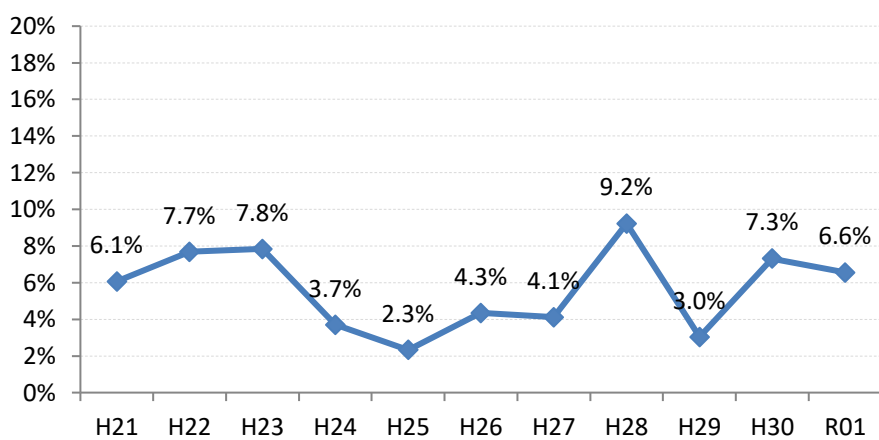

【乳がん】陽性反応的中度の推移

乳	H21	H22	H23	H24	H25	H26	H27	H28	H29	H30	R01
全国	3.1%	3.4%	3.5%	3.7%	3.7%	4.1%	4.1%	4.1%	4.4%	4.6%	4.7%
広島県	3.3%	4.6%	4.2%	4.9%	4.3%	4.7%	4.9%	5.3%	2.3%	2.9%	5.1%
広島市	2.9%	5.5%	4.9%	6.7%	3.6%	4.8%	6.0%	5.9%	1.3%	1.1%	5.1%
呉市	2.4%	6.7%	4.1%	6.3%	5.7%	6.9%	3.6%	4.1%	0.9%	0.7%	0.3%
竹原市	6.1%	7.7%	7.8%	3.7%	2.3%	4.3%	4.1%	9.2%	3.0%	7.3%	6.6%
三原市	4.0%	4.1%	4.5%	4.2%	3.1%	3.3%	3.2%	2.3%	3.2%	1.8%	3.4%
尾道市	2.4%	4.4%	2.5%	4.1%	6.4%	2.4%	2.5%	4.5%	7.1%	3.7%	7.3%
福山市	5.6%	4.5%	5.4%	5.2%	5.8%	4.4%	4.6%	5.6%	5.2%	5.9%	6.8%
府中市	3.7%	5.3%	0.0%	2.0%	5.6%	10.3%	1.6%	2.8%	3.2%	11.1%	3.1%
三次市	1.6%	1.6%	0.0%	1.3%	5.3%	4.6%	12.7%	4.2%	1.8%	3.9%	9.8%
庄原市	1.4%	0.0%	2.2%	8.3%	3.6%	7.5%	4.8%	2.6%	2.1%	2.3%	5.3%
大竹市	4.0%	6.3%	8.3%	0.0%	10.0%	10.4%	4.3%	8.1%	0.0%	2.9%	2.5%
東広島市	4.1%	1.6%	2.7%	2.7%	4.2%	2.5%	4.2%	5.3%	2.4%	6.1%	10.6%
廿日市市	1.0%	4.1%	4.6%	4.1%	5.9%	2.1%	9.1%	10.5%	3.7%	10.8%	9.3%
安芸高田市	0.0%	0.0%	0.0%	0.0%	2.0%	4.2%	0.0%	0.0%	5.3%	6.1%	3.4%
江田島市	0.0%	5.4%	5.9%	0.0%	5.4%	0.0%	11.1%	2.8%	5.3%	0.0%	3.8%
府中町	5.7%	2.0%	5.7%	3.0%	0.0%	5.4%	3.1%		0.0%		0.0%
海田町	16.7%	5.1%	2.3%	3.1%	9.2%	6.8%	5.6%	3.4%	5.4%	10.7%	6.3%
熊野町	1.8%	0.0%	0.0%	5.1%	5.6%	2.9%	0.0%	9.8%	4.5%	2.3%	7.9%
坂町	0.0%	8.3%	7.1%	0.0%	0.0%	5.9%	6.7%	4.5%	0.0%	0.0%	6.3%
安芸太田町	0.0%	0.0%	8.3%	0.0%	0.0%	9.1%	7.7%	15.4%	0.0%	0.0%	22.2%
北広島町	0.0%	3.3%	0.0%	2.9%	3.6%	0.0%	0.0%	3.3%	0.0%	0.0%	0.0%
大崎上島町	0.0%	0.0%	12.5%	4.8%	5.6%	0.0%	10.7%	11.1%	0.0%	9.1%	0.0%
世羅町	0.0%	0.0%	0.0%	0.0%	0.0%	4.7%	1.9%	0.0%	2.0%	0.0%	6.7%
神石高原町	0.0%	4.2%	0.0%	0.0%	0.0%	2.9%	0.0%	0.0%	0.0%	11.5%	0.0%

竹原市