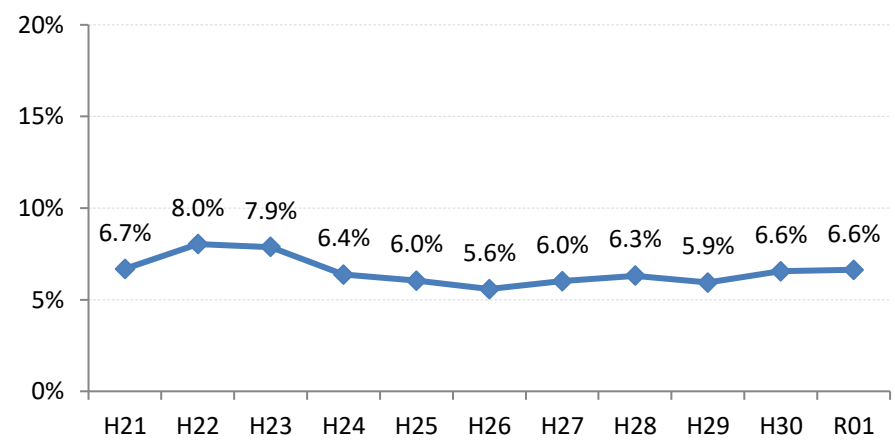

【胃がん】要精検率の推移

胃	H21	H22	H23	H24	H25	H26	H27	H28	H29	H30	R01
全国	8.8%	8.6%	8.4%	8.1%	7.9%	7.5%	7.3%	7.3%	7.1%	6.8%	6.5%
広島県	6.7%	8.0%	7.9%	6.4%	6.0%	5.6%	6.0%	6.3%	5.9%	6.6%	6.6%
広島市	6.2%	10.1%	10.4%	6.3%	5.4%	6.6%	6.9%	7.3%	7.1%	8.3%	8.0%
呉市	5.7%	5.6%	6.6%	7.7%	7.4%	6.1%	6.7%	6.0%	4.7%	6.2%	5.2%
竹原市	2.4%	4.1%	8.3%	8.2%	9.0%	3.4%	10.2%	3.1%	2.7%	3.7%	7.6%
三原市	6.6%	7.8%	3.6%	2.5%	3.7%	2.8%	5.2%	11.1%	10.3%	2.0%	2.8%
尾道市	4.9%	2.5%	3.6%	5.9%	4.5%	5.1%	5.2%	4.2%	3.5%	3.8%	3.6%
福山市	9.1%	8.2%	7.2%	7.2%	6.6%	4.9%	5.4%	4.8%	4.4%	6.6%	6.4%
府中市	1.7%	4.7%	7.6%	6.4%	6.5%	3.4%	4.3%	6.1%	4.1%	3.5%	3.1%
三次市	2.6%	2.2%	6.2%	8.4%	5.4%	4.3%	9.7%	5.6%	6.7%	7.4%	6.9%
庄原市	8.2%	11.3%	7.5%	7.9%	9.5%	10.9%	9.4%	17.7%	15.3%	11.5%	12.0%
大竹市	2.1%	10.3%	14.9%	6.5%	6.8%	7.6%	8.4%	3.6%	3.1%	7.1%	3.9%
東広島市	11.6%	10.2%	8.5%	6.5%	7.1%	4.6%	3.6%	6.2%	5.1%	7.4%	8.6%
廿日市市	6.0%	6.1%	8.0%	4.7%	5.8%	3.6%	1.9%	3.9%	4.3%	5.2%	3.9%
安芸高田市	4.8%	8.7%	7.9%	4.9%	7.0%	4.3%	3.2%	2.7%	3.5%	3.3%	5.5%
江田島市	3.5%	6.2%	4.9%	6.0%	4.3%	3.2%	4.9%	6.6%	1.3%	4.1%	4.6%
府中町	4.6%	4.7%	2.7%	3.7%	3.1%	2.0%	5.2%	2.4%	2.7%	3.6%	3.1%
海田町	5.4%	11.7%	8.5%	7.6%	8.9%	7.9%	2.8%	2.6%	0.4%	2.5%	1.9%
熊野町	3.1%	2.7%	3.8%	5.5%	5.1%	6.2%	3.6%	6.4%	2.9%	3.1%	6.8%
坂町	9.1%	6.9%	5.0%	7.8%	7.7%	3.4%	2.0%	5.4%	2.9%	1.7%	3.7%
安芸太田町	4.4%	4.6%	7.1%	9.7%	10.0%	7.4%	7.1%	3.1%	6.4%	8.0%	14.5%
北広島町	6.8%	4.4%	5.4%	7.6%	7.0%	4.4%	5.5%	2.1%	4.7%	3.9%	3.4%
大崎上島町	6.8%	2.6%	8.9%	6.3%	4.6%	3.9%	9.2%	6.6%	4.2%	2.8%	4.3%
世羅町	3.2%	4.5%	9.8%	10.3%	8.6%	5.5%	6.7%	5.7%	5.3%	3.5%	3.3%
神石高原町	5.6%	6.0%	5.8%	7.1%	6.7%	4.6%	7.4%	5.1%	4.2%	4.5%	8.8%

広島県