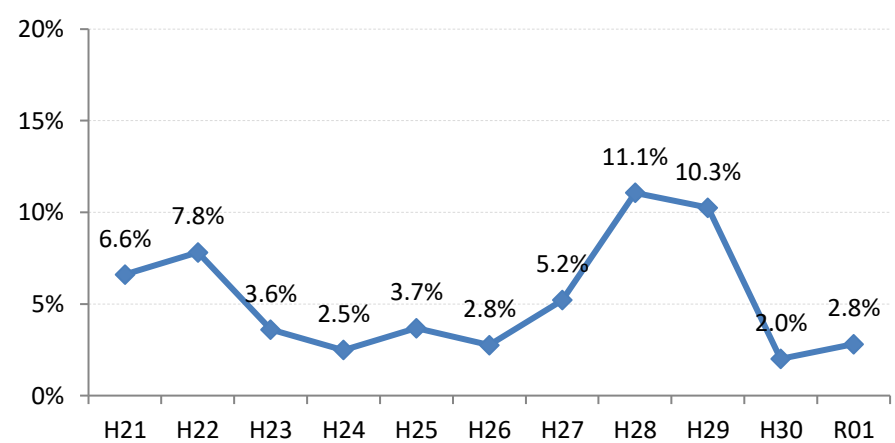

【胃がん】要精検率の推移

胃	H21	H22	H23	H24	H25	H26	H27	H28	H29	H30	R01
全国	8.8%	8.6%	8.4%	8.1%	7.9%	7.5%	7.3%	7.3%	7.1%	6.8%	6.5%
広島県	6.7%	8.0%	7.9%	6.4%	6.0%	5.6%	6.0%	6.3%	5.9%	6.6%	6.6%
広島市	6.2%	10.1%	10.4%	6.3%	5.4%	6.6%	6.9%	7.3%	7.1%	8.3%	8.0%
呉市	5.7%	5.6%	6.6%	7.7%	7.4%	6.1%	6.7%	6.0%	4.7%	6.2%	5.2%
竹原市	2.4%	4.1%	8.3%	8.2%	9.0%	3.4%	10.2%	3.1%	2.7%	3.7%	7.6%
三原市	6.6%	7.8%	3.6%	2.5%	3.7%	2.8%	5.2%	11.1%	10.3%	2.0%	2.8%
尾道市	4.9%	2.5%	3.6%	5.9%	4.5%	5.1%	5.2%	4.2%	3.5%	3.8%	3.6%
福山市	9.1%	8.2%	7.2%	7.2%	6.6%	4.9%	5.4%	4.8%	4.4%	6.6%	6.4%
府中市	1.7%	4.7%	7.6%	6.4%	6.5%	3.4%	4.3%	6.1%	4.1%	3.5%	3.1%
三次市	2.6%	2.2%	6.2%	8.4%	5.4%	4.3%	9.7%	5.6%	6.7%	7.4%	6.9%
庄原市	8.2%	11.3%	7.5%	7.9%	9.5%	10.9%	9.4%	17.7%	15.3%	11.5%	12.0%
大竹市	2.1%	10.3%	14.9%	6.5%	6.8%	7.6%	8.4%	3.6%	3.1%	7.1%	3.9%
東広島市	11.6%	10.2%	8.5%	6.5%	7.1%	4.6%	3.6%	6.2%	5.1%	7.4%	8.6%
廿日市市	6.0%	6.1%	8.0%	4.7%	5.8%	3.6%	1.9%	3.9%	4.3%	5.2%	3.9%
安芸高田市	4.8%	8.7%	7.9%	4.9%	7.0%	4.3%	3.2%	2.7%	3.5%	3.3%	5.5%
江田島市	3.5%	6.2%	4.9%	6.0%	4.3%	3.2%	4.9%	6.6%	1.3%	4.1%	4.6%
府中町	4.6%	4.7%	2.7%	3.7%	3.1%	2.0%	5.2%	2.4%	2.7%	3.6%	3.1%
海田町	5.4%	11.7%	8.5%	7.6%	8.9%	7.9%	2.8%	2.6%	0.4%	2.5%	1.9%
熊野町	3.1%	2.7%	3.8%	5.5%	5.1%	6.2%	3.6%	6.4%	2.9%	3.1%	6.8%
坂町	9.1%	6.9%	5.0%	7.8%	7.7%	3.4%	2.0%	5.4%	2.9%	1.7%	3.7%
安芸太田町	4.4%	4.6%	7.1%	9.7%	10.0%	7.4%	7.1%	3.1%	6.4%	8.0%	14.5%
北広島町	6.8%	4.4%	5.4%	7.6%	7.0%	4.4%	5.5%	2.1%	4.7%	3.9%	3.4%
大崎上島町	6.8%	2.6%	8.9%	6.3%	4.6%	3.9%	9.2%	6.6%	4.2%	2.8%	4.3%
世羅町	3.2%	4.5%	9.8%	10.3%	8.6%	5.5%	6.7%	5.7%	5.3%	3.5%	3.3%
神石高原町	5.6%	6.0%	5.8%	7.1%	6.7%	4.6%	7.4%	5.1%	4.2%	4.5%	8.8%

三原市