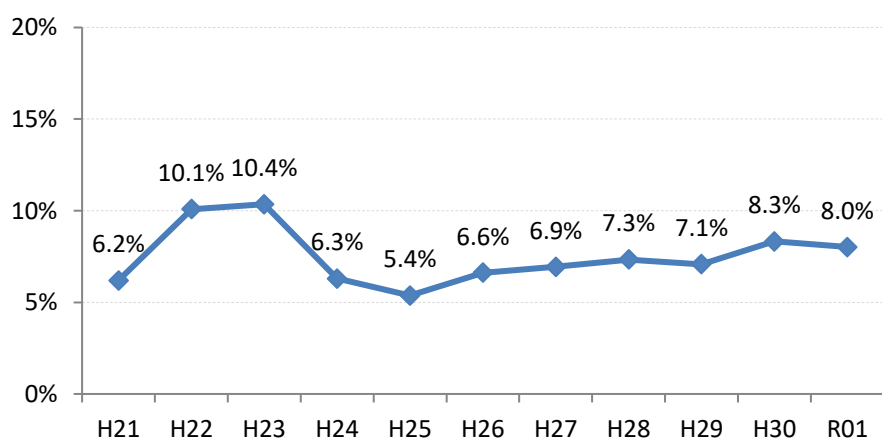

【胃がん】要精検率の推移

胃	H21	H22	H23	H24	H25	H26	H27	H28	H29	H30	R01
全国	8.8%	8.6%	8.4%	8.1%	7.9%	7.5%	7.3%	7.3%	7.1%	6.8%	6.5%
広島県	6.7%	8.0%	7.9%	6.4%	6.0%	5.6%	6.0%	6.3%	5.9%	6.6%	6.6%
広島市	6.2%	10.1%	10.4%	6.3%	5.4%	6.6%	6.9%	7.3%	7.1%	8.3%	8.0%
呉市	5.7%	5.6%	6.6%	7.7%	7.4%	6.1%	6.7%	6.0%	4.7%	6.2%	5.2%
竹原市	2.4%	4.1%	8.3%	8.2%	9.0%	3.4%	10.2%	3.1%	2.7%	3.7%	7.6%
三原市	6.6%	7.8%	3.6%	2.5%	3.7%	2.8%	5.2%	11.1%	10.3%	2.0%	2.8%
尾道市	4.9%	2.5%	3.6%	5.9%	4.5%	5.1%	5.2%	4.2%	3.5%	3.8%	3.6%
福山市	9.1%	8.2%	7.2%	7.2%	6.6%	4.9%	5.4%	4.8%	4.4%	6.6%	6.4%
府中市	1.7%	4.7%	7.6%	6.4%	6.5%	3.4%	4.3%	6.1%	4.1%	3.5%	3.1%
三次市	2.6%	2.2%	6.2%	8.4%	5.4%	4.3%	9.7%	5.6%	6.7%	7.4%	6.9%
庄原市	8.2%	11.3%	7.5%	7.9%	9.5%	10.9%	9.4%	17.7%	15.3%	11.5%	12.0%
大竹市	2.1%	10.3%	14.9%	6.5%	6.8%	7.6%	8.4%	3.6%	3.1%	7.1%	3.9%
東広島市	11.6%	10.2%	8.5%	6.5%	7.1%	4.6%	3.6%	6.2%	5.1%	7.4%	8.6%
廿日市市	6.0%	6.1%	8.0%	4.7%	5.8%	3.6%	1.9%	3.9%	4.3%	5.2%	3.9%
安芸高田市	4.8%	8.7%	7.9%	4.9%	7.0%	4.3%	3.2%	2.7%	3.5%	3.3%	5.5%
江田島市	3.5%	6.2%	4.9%	6.0%	4.3%	3.2%	4.9%	6.6%	1.3%	4.1%	4.6%
府中町	4.6%	4.7%	2.7%	3.7%	3.1%	2.0%	5.2%	2.4%	2.7%	3.6%	3.1%
海田町	5.4%	11.7%	8.5%	7.6%	8.9%	7.9%	2.8%	2.6%	0.4%	2.5%	1.9%
熊野町	3.1%	2.7%	3.8%	5.5%	5.1%	6.2%	3.6%	6.4%	2.9%	3.1%	6.8%
坂町	9.1%	6.9%	5.0%	7.8%	7.7%	3.4%	2.0%	5.4%	2.9%	1.7%	3.7%
安芸太田町	4.4%	4.6%	7.1%	9.7%	10.0%	7.4%	7.1%	3.1%	6.4%	8.0%	14.5%
北広島町	6.8%	4.4%	5.4%	7.6%	7.0%	4.4%	5.5%	2.1%	4.7%	3.9%	3.4%
大崎上島町	6.8%	2.6%	8.9%	6.3%	4.6%	3.9%	9.2%	6.6%	4.2%	2.8%	4.3%
世羅町	3.2%	4.5%	9.8%	10.3%	8.6%	5.5%	6.7%	5.7%	5.3%	3.5%	3.3%
神石高原町	5.6%	6.0%	5.8%	7.1%	6.7%	4.6%	7.4%	5.1%	4.2%	4.5%	8.8%

広島市