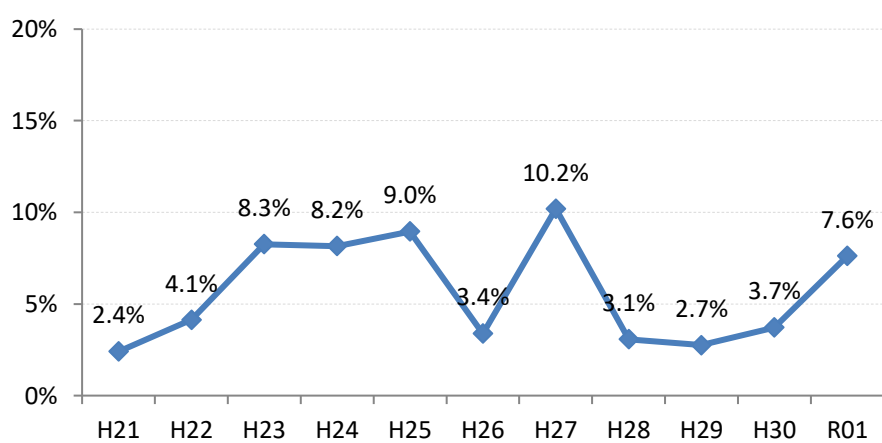

【胃がん】要精検率の推移

胃	H21	H22	H23	H24	H25	H26	H27	H28	H29	H30	R01
全国	8.8%	8.6%	8.4%	8.1%	7.9%	7.5%	7.3%	7.3%	7.1%	6.8%	6.5%
広島県	6.7%	8.0%	7.9%	6.4%	6.0%	5.6%	6.0%	6.3%	5.9%	6.6%	6.6%
広島市	6.2%	10.1%	10.4%	6.3%	5.4%	6.6%	6.9%	7.3%	7.1%	8.3%	8.0%
呉市	5.7%	5.6%	6.6%	7.7%	7.4%	6.1%	6.7%	6.0%	4.7%	6.2%	5.2%
竹原市	2.4%	4.1%	8.3%	8.2%	9.0%	3.4%	10.2%	3.1%	2.7%	3.7%	7.6%
三原市	6.6%	7.8%	3.6%	2.5%	3.7%	2.8%	5.2%	11.1%	10.3%	2.0%	2.8%
尾道市	4.9%	2.5%	3.6%	5.9%	4.5%	5.1%	5.2%	4.2%	3.5%	3.8%	3.6%
福山市	9.1%	8.2%	7.2%	7.2%	6.6%	4.9%	5.4%	4.8%	4.4%	6.6%	6.4%
府中市	1.7%	4.7%	7.6%	6.4%	6.5%	3.4%	4.3%	6.1%	4.1%	3.5%	3.1%
三次市	2.6%	2.2%	6.2%	8.4%	5.4%	4.3%	9.7%	5.6%	6.7%	7.4%	6.9%
庄原市	8.2%	11.3%	7.5%	7.9%	9.5%	10.9%	9.4%	17.7%	15.3%	11.5%	12.0%
大竹市	2.1%	10.3%	14.9%	6.5%	6.8%	7.6%	8.4%	3.6%	3.1%	7.1%	3.9%
東広島市	11.6%	10.2%	8.5%	6.5%	7.1%	4.6%	3.6%	6.2%	5.1%	7.4%	8.6%
廿日市市	6.0%	6.1%	8.0%	4.7%	5.8%	3.6%	1.9%	3.9%	4.3%	5.2%	3.9%
安芸高田市	4.8%	8.7%	7.9%	4.9%	7.0%	4.3%	3.2%	2.7%	3.5%	3.3%	5.5%
江田島市	3.5%	6.2%	4.9%	6.0%	4.3%	3.2%	4.9%	6.6%	1.3%	4.1%	4.6%
府中町	4.6%	4.7%	2.7%	3.7%	3.1%	2.0%	5.2%	2.4%	2.7%	3.6%	3.1%
海田町	5.4%	11.7%	8.5%	7.6%	8.9%	7.9%	2.8%	2.6%	0.4%	2.5%	1.9%
熊野町	3.1%	2.7%	3.8%	5.5%	5.1%	6.2%	3.6%	6.4%	2.9%	3.1%	6.8%
坂町	9.1%	6.9%	5.0%	7.8%	7.7%	3.4%	2.0%	5.4%	2.9%	1.7%	3.7%
安芸太田町	4.4%	4.6%	7.1%	9.7%	10.0%	7.4%	7.1%	3.1%	6.4%	8.0%	14.5%
北広島町	6.8%	4.4%	5.4%	7.6%	7.0%	4.4%	5.5%	2.1%	4.7%	3.9%	3.4%
大崎上島町	6.8%	2.6%	8.9%	6.3%	4.6%	3.9%	9.2%	6.6%	4.2%	2.8%	4.3%
世羅町	3.2%	4.5%	9.8%	10.3%	8.6%	5.5%	6.7%	5.7%	5.3%	3.5%	3.3%
神石高原町	5.6%	6.0%	5.8%	7.1%	6.7%	4.6%	7.4%	5.1%	4.2%	4.5%	8.8%

竹原市