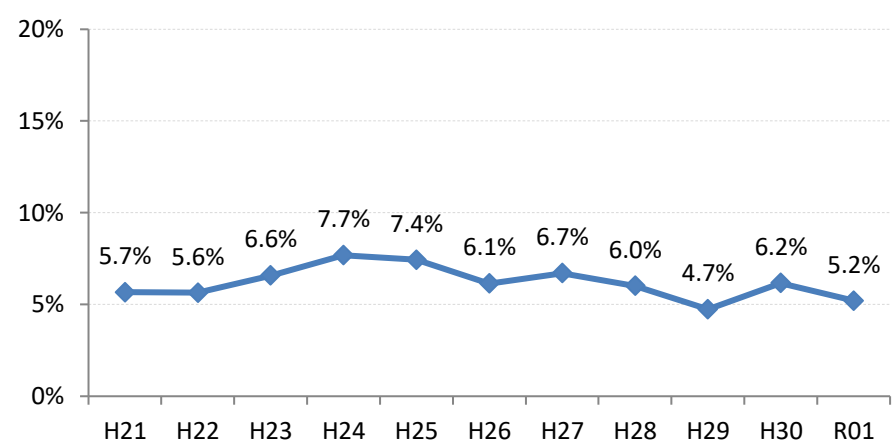

【胃がん】要精検率の推移

胃	H21	H22	H23	H24	H25	H26	H27	H28	H29	H30	R01
全国	8.8%	8.6%	8.4%	8.1%	7.9%	7.5%	7.3%	7.3%	7.1%	6.8%	6.5%
広島県	6.7%	8.0%	7.9%	6.4%	6.0%	5.6%	6.0%	6.3%	5.9%	6.6%	6.6%
広島市	6.2%	10.1%	10.4%	6.3%	5.4%	6.6%	6.9%	7.3%	7.1%	8.3%	8.0%
呉市	5.7%	5.6%	6.6%	7.7%	7.4%	6.1%	6.7%	6.0%	4.7%	6.2%	5.2%
竹原市	2.4%	4.1%	8.3%	8.2%	9.0%	3.4%	10.2%	3.1%	2.7%	3.7%	7.6%
三原市	6.6%	7.8%	3.6%	2.5%	3.7%	2.8%	5.2%	11.1%	10.3%	2.0%	2.8%
尾道市	4.9%	2.5%	3.6%	5.9%	4.5%	5.1%	5.2%	4.2%	3.5%	3.8%	3.6%
福山市	9.1%	8.2%	7.2%	7.2%	6.6%	4.9%	5.4%	4.8%	4.4%	6.6%	6.4%
府中市	1.7%	4.7%	7.6%	6.4%	6.5%	3.4%	4.3%	6.1%	4.1%	3.5%	3.1%
三次市	2.6%	2.2%	6.2%	8.4%	5.4%	4.3%	9.7%	5.6%	6.7%	7.4%	6.9%
庄原市	8.2%	11.3%	7.5%	7.9%	9.5%	10.9%	9.4%	17.7%	15.3%	11.5%	12.0%
大竹市	2.1%	10.3%	14.9%	6.5%	6.8%	7.6%	8.4%	3.6%	3.1%	7.1%	3.9%
東広島市	11.6%	10.2%	8.5%	6.5%	7.1%	4.6%	3.6%	6.2%	5.1%	7.4%	8.6%
廿日市市	6.0%	6.1%	8.0%	4.7%	5.8%	3.6%	1.9%	3.9%	4.3%	5.2%	3.9%
安芸高田市	4.8%	8.7%	7.9%	4.9%	7.0%	4.3%	3.2%	2.7%	3.5%	3.3%	5.5%
江田島市	3.5%	6.2%	4.9%	6.0%	4.3%	3.2%	4.9%	6.6%	1.3%	4.1%	4.6%
府中町	4.6%	4.7%	2.7%	3.7%	3.1%	2.0%	5.2%	2.4%	2.7%	3.6%	3.1%
海田町	5.4%	11.7%	8.5%	7.6%	8.9%	7.9%	2.8%	2.6%	0.4%	2.5%	1.9%
熊野町	3.1%	2.7%	3.8%	5.5%	5.1%	6.2%	3.6%	6.4%	2.9%	3.1%	6.8%
坂町	9.1%	6.9%	5.0%	7.8%	7.7%	3.4%	2.0%	5.4%	2.9%	1.7%	3.7%
安芸太田町	4.4%	4.6%	7.1%	9.7%	10.0%	7.4%	7.1%	3.1%	6.4%	8.0%	14.5%
北広島町	6.8%	4.4%	5.4%	7.6%	7.0%	4.4%	5.5%	2.1%	4.7%	3.9%	3.4%
大崎上島町	6.8%	2.6%	8.9%	6.3%	4.6%	3.9%	9.2%	6.6%	4.2%	2.8%	4.3%
世羅町	3.2%	4.5%	9.8%	10.3%	8.6%	5.5%	6.7%	5.7%	5.3%	3.5%	3.3%
神石高原町	5.6%	6.0%	5.8%	7.1%	6.7%	4.6%	7.4%	5.1%	4.2%	4.5%	8.8%

呉市