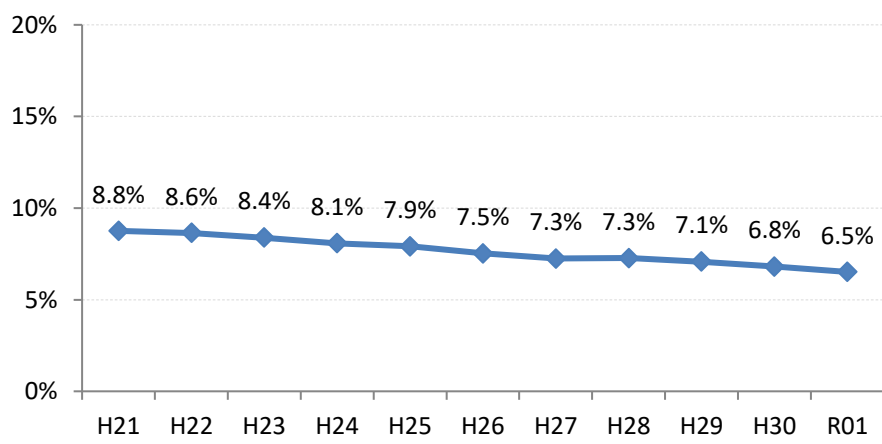

【胃がん】要精検率の推移

胃	H21	H22	H23	H24	H25	H26	H27	H28	H29	H30	R01
全国	8.8%	8.6%	8.4%	8.1%	7.9%	7.5%	7.3%	7.3%	7.1%	6.8%	6.5%
広島県	6.7%	8.0%	7.9%	6.4%	6.0%	5.6%	6.0%	6.3%	5.9%	6.6%	6.6%
広島市	6.2%	10.1%	10.4%	6.3%	5.4%	6.6%	6.9%	7.3%	7.1%	8.3%	8.0%
呉市	5.7%	5.6%	6.6%	7.7%	7.4%	6.1%	6.7%	6.0%	4.7%	6.2%	5.2%
竹原市	2.4%	4.1%	8.3%	8.2%	9.0%	3.4%	10.2%	3.1%	2.7%	3.7%	7.6%
三原市	6.6%	7.8%	3.6%	2.5%	3.7%	2.8%	5.2%	11.1%	10.3%	2.0%	2.8%
尾道市	4.9%	2.5%	3.6%	5.9%	4.5%	5.1%	5.2%	4.2%	3.5%	3.8%	3.6%
福山市	9.1%	8.2%	7.2%	7.2%	6.6%	4.9%	5.4%	4.8%	4.4%	6.6%	6.4%
府中市	1.7%	4.7%	7.6%	6.4%	6.5%	3.4%	4.3%	6.1%	4.1%	3.5%	3.1%
三次市	2.6%	2.2%	6.2%	8.4%	5.4%	4.3%	9.7%	5.6%	6.7%	7.4%	6.9%
庄原市	8.2%	11.3%	7.5%	7.9%	9.5%	10.9%	9.4%	17.7%	15.3%	11.5%	12.0%
大竹市	2.1%	10.3%	14.9%	6.5%	6.8%	7.6%	8.4%	3.6%	3.1%	7.1%	3.9%
東広島市	11.6%	10.2%	8.5%	6.5%	7.1%	4.6%	3.6%	6.2%	5.1%	7.4%	8.6%
廿日市市	6.0%	6.1%	8.0%	4.7%	5.8%	3.6%	1.9%	3.9%	4.3%	5.2%	3.9%
安芸高田市	4.8%	8.7%	7.9%	4.9%	7.0%	4.3%	3.2%	2.7%	3.5%	3.3%	5.5%
江田島市	3.5%	6.2%	4.9%	6.0%	4.3%	3.2%	4.9%	6.6%	1.3%	4.1%	4.6%
府中町	4.6%	4.7%	2.7%	3.7%	3.1%	2.0%	5.2%	2.4%	2.7%	3.6%	3.1%
海田町	5.4%	11.7%	8.5%	7.6%	8.9%	7.9%	2.8%	2.6%	0.4%	2.5%	1.9%
熊野町	3.1%	2.7%	3.8%	5.5%	5.1%	6.2%	3.6%	6.4%	2.9%	3.1%	6.8%
坂町	9.1%	6.9%	5.0%	7.8%	7.7%	3.4%	2.0%	5.4%	2.9%	1.7%	3.7%
安芸太田町	4.4%	4.6%	7.1%	9.7%	10.0%	7.4%	7.1%	3.1%	6.4%	8.0%	14.5%
北広島町	6.8%	4.4%	5.4%	7.6%	7.0%	4.4%	5.5%	2.1%	4.7%	3.9%	3.4%
大崎上島町	6.8%	2.6%	8.9%	6.3%	4.6%	3.9%	9.2%	6.6%	4.2%	2.8%	4.3%
世羅町	3.2%	4.5%	9.8%	10.3%	8.6%	5.5%	6.7%	5.7%	5.3%	3.5%	3.3%
神石高原町	5.6%	6.0%	5.8%	7.1%	6.7%	4.6%	7.4%	5.1%	4.2%	4.5%	8.8%

全国