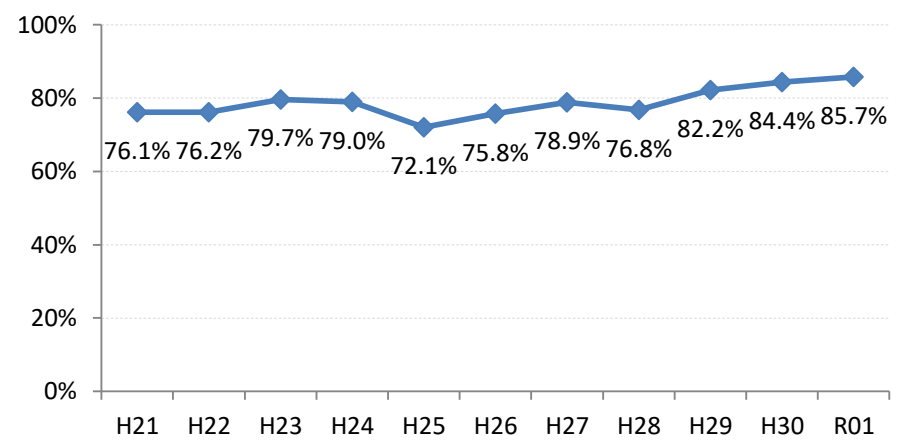

【胃がん】精検受診率の推移