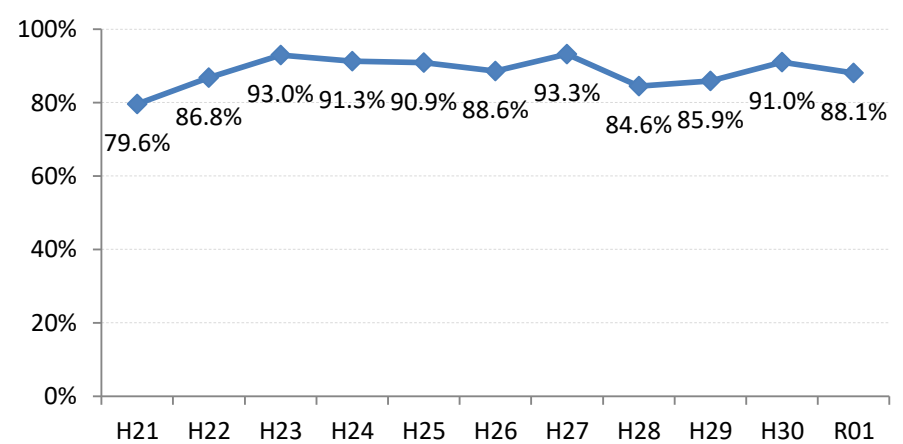

【胃がん】精検受診率の推移