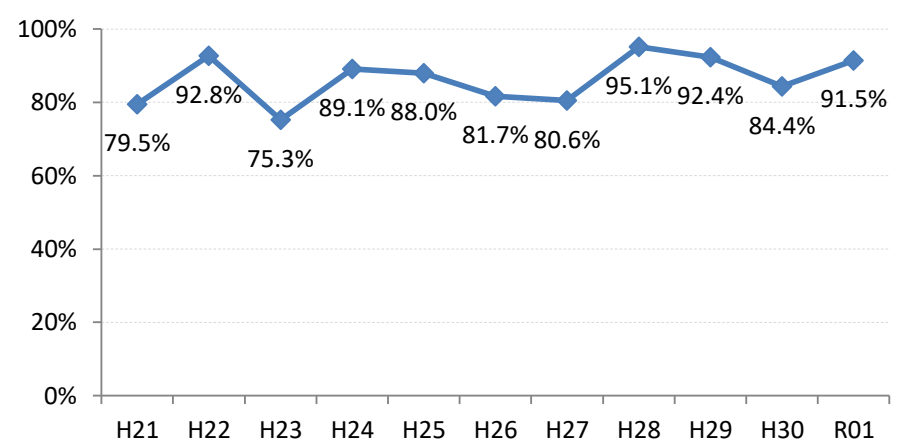

【胃がん】精検受診率の推移