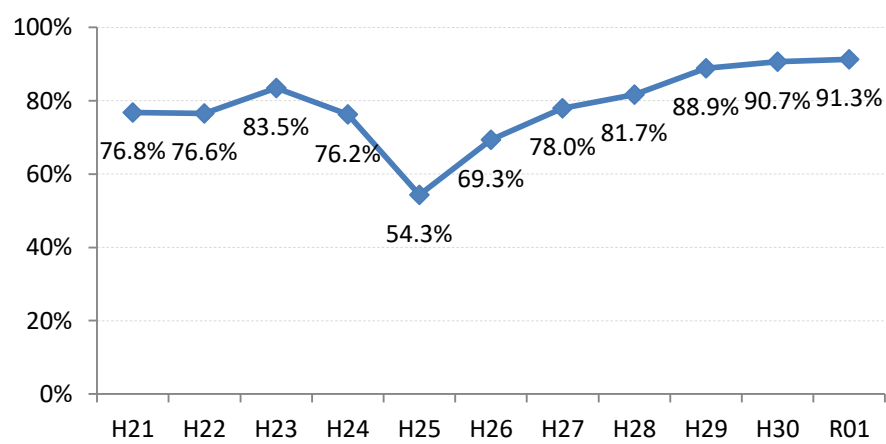

【胃がん】精検受診率の推移