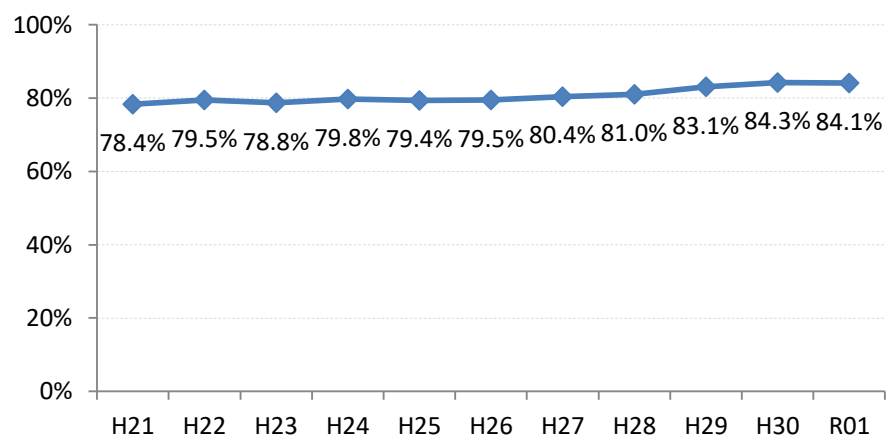

【胃がん】精検受診率の推移