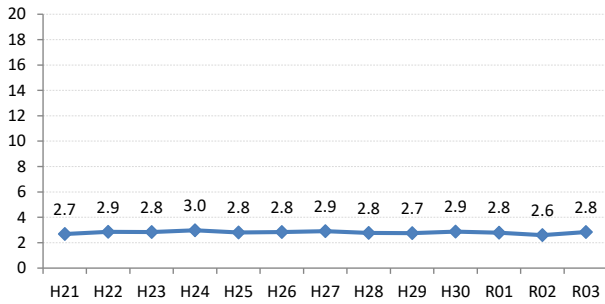

【大腸がん】陽性反応の集中度の推移

大腸	H21	H22	H23	H24	H25	H26	H27	H28	H29	H30	R01	R02	R03
全国	2.7	2.9	2.8	3.0	2.8	2.8	2.9	2.8	2.7	2.9	2.8	2.6	2.8
広島県	2.2	2.7	3.1	3.3	2.4	2.8	2.6	2.4	1.6	1.9	1.9	1.9	2.0
広島市	1.8	3.1	3.3	3.0	1.1	2.8	2.7	2.6	0.3	0.8	1.8	2.5	2.2
呉市	3.6	4.1	4.8	3.6	4.6	4.4	3.7	2.9	0.7	1.9	0.4	0.6	0.0
竹原市	7.7	0.0	3.0	3.2	5.8	1.7	3.4	5.1	1.3	7.5	0.0	0.0	2.1
三原市	1.9	1.1	7.1	1.6	0.0	1.6	2.9	4.3	2.3	2.9	0.8	3.7	1.1
尾道市	2.3	1.9	2.2	2.9	2.7	1.2	2.4	2.5	2.3	1.7	2.3	1.7	0.7
福山市	3.0	3.2	3.1	3.6	3.2	2.8	2.4	2.3	2.2	3.9	1.8	1.6	3.5
府中市	2.5	2.5	4.3	5.4	3.6	5.9	0.8	0.7	3.5	5.7	4.1	1.1	1.3
三次市	0.0	2.7	0.7	4.9	4.0	2.7	1.5	1.9	2.6	1.4	3.5	1.2	0.0
庄原市	0.0	0.0	0.6	2.0	0.0	1.7	4.5	1.6	1.2	1.5	2.8	2.6	2.0
大竹市	0.0	0.0	0.0	3.0	0.9	2.3	1.6	0.0	1.8	0.0	0.9	0.0	1.8
東広島市	2.3	3.0	1.6	2.7	3.7	2.2	1.1	3.6	2.8	1.3	0.9	1.1	1.5
廿日市市	2.3	3.0	1.6	7.6	4.2	3.5	2.2	2.2	4.3	1.6	3.5	1.8	1.3
安芸高田市	0.0	0.0	2.6	1.4	3.3	4.2	0.8	5.7	3.3	1.2	1.3	0.0	4.8
江田島市	5.9	0.0	5.3	5.5	3.6	4.1	8.1	1.1	5.5	1.6	1.6	0.0	0.0
府中町	0.0	2.9	4.1	1.7	4.3	3.3	2.4	0.0	6.0	7.4	2.2	5.1	0.0
海田町	12.5	4.2	11.4	3.8	2.6	6.5	1.3	0.0	2.7	4.3	5.5	1.7	2.1
熊野町	3.2	1.9	6.5	6.8	5.6	3.1	8.3	1.9	7.1	5.6	3.1		0.0
坂町	0.0	0.0	0.0	0.0	0.0	2.4	0.0	0.0	0.0	0.0	0.0	0.0	0.0
安芸太田町	0.0	0.0	0.0	2.7	2.7	4.0	5.6	0.0	0.0	0.0	3.1	4.5	0.0
北広島町	0.0	0.0	0.0	6.4	5.8	2.2	4.2	1.2	1.4	0.0	0.0	0.0	2.1
大崎上島町	0.0	3.2	0.0	0.0	0.0	5.6	0.0	0.0	0.0	0.0	13.3	0.0	7.7
世羅町	3.7	10.5	5.1	1.1	0.0	1.1	4.6	2.1	1.2	0.0	1.6	0.0	0.0
神石高原町	0.0	0.0	6.3	0.0	8.7	5.9	1.6	1.5	4.4	5.9	0.0	0.0	0.0

全国