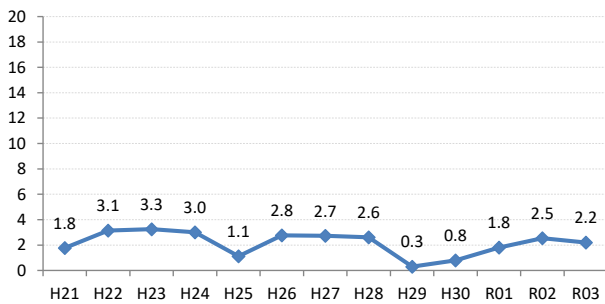

【大腸がん】陽性反応の集中度の推移

大腸	H21	H22	H23	H24	H25	H26	H27	H28	H29	H30	R01	R02	R03
全国	2.7	2.9	2.8	3.0	2.8	2.8	2.9	2.8	2.7	2.9	2.8	2.6	2.8
広島県	2.2	2.7	3.1	3.3	2.4	2.8	2.6	2.4	1.6	1.9	1.9	1.9	2.0
広島市	1.8	3.1	3.3	3.0	1.1	2.8	2.7	2.6	0.3	0.8	1.8	2.5	2.2
呉市	3.6	4.1	4.8	3.6	4.6	4.4	3.7	2.9	0.7	1.9	0.4	0.6	0.0
竹原市	7.7	0.0	3.0	3.2	5.8	1.7	3.4	5.1	1.3	7.5	0.0	0.0	2.1
三原市	1.9	1.1	7.1	1.6	0.0	1.6	2.9	4.3	2.3	2.9	0.8	3.7	1.1
尾道市	2.3	1.9	2.2	2.9	2.7	1.2	2.4	2.5	2.3	1.7	2.3	1.7	0.7
福山市	3.0	3.2	3.1	3.6	3.2	2.8	2.4	2.3	2.2	3.9	1.8	1.6	3.5
府中市	2.5	2.5	4.3	5.4	3.6	5.9	0.8	0.7	3.5	5.7	4.1	1.1	1.3
三次市	0.0	2.7	0.7	4.9	4.0	2.7	1.5	1.9	2.6	1.4	3.5	1.2	0.0
庄原市	0.0	0.0	0.6	2.0	0.0	1.7	4.5	1.6	1.2	1.5	2.8	2.6	2.0
大竹市	0.0	0.0	0.0	3.0	0.9	2.3	1.6	0.0	1.8	0.0	0.9	0.0	1.8
東広島市	2.3	3.0	1.6	2.7	3.7	2.2	1.1	3.6	2.8	1.3	0.9	1.1	1.5
廿日市市	2.3	3.0	1.6	7.6	4.2	3.5	2.2	2.2	4.3	1.6	3.5	1.8	1.3
安芸高田市	0.0	0.0	2.6	1.4	3.3	4.2	0.8	5.7	3.3	1.2	1.3	0.0	4.8
江田島市	5.9	0.0	5.3	5.5	3.6	4.1	8.1	1.1	5.5	1.6	1.6	0.0	0.0
府中町	0.0	2.9	4.1	1.7	4.3	3.3	2.4	0.0	6.0	7.4	2.2	5.1	0.0
海田町	12.5	4.2	11.4	3.8	2.6	6.5	1.3	0.0	2.7	4.3	5.5	1.7	2.1
熊野町	3.2	1.9	6.5	6.8	5.6	3.1	8.3	1.9	7.1	5.6	3.1		0.0
坂町	0.0	0.0	0.0	0.0	0.0	2.4	0.0	0.0	0.0	0.0	0.0	0.0	0.0
安芸太田町	0.0	0.0	0.0	2.7	2.7	4.0	5.6	0.0	0.0	0.0	3.1	4.5	0.0
北広島町	0.0	0.0	0.0	6.4	5.8	2.2	4.2	1.2	1.4	0.0	0.0	0.0	2.1
大崎上島町	0.0	3.2	0.0	0.0	0.0	5.6	0.0	0.0	0.0	0.0	13.3	0.0	7.7
世羅町	3.7	10.5	5.1	1.1	0.0	1.1	4.6	2.1	1.2	0.0	1.6	0.0	0.0
神石高原町	0.0	0.0	6.3	0.0	8.7	5.9	1.6	1.5	4.4	5.9	0.0	0.0	0.0

広島市