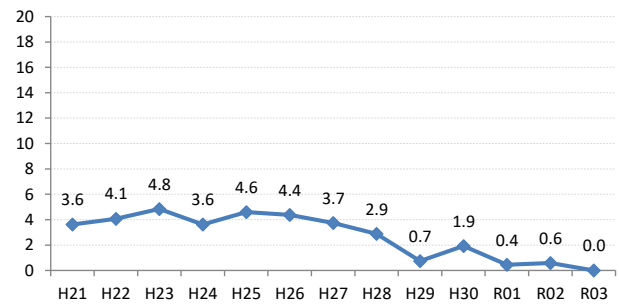

【大腸がん】陽性反応の集中度の推移

大腸	H21	H22	H23	H24	H25	H26	H27	H28	H29	H30	R01	R02	R03
全国	2.7	2.9	2.8	3.0	2.8	2.8	2.9	2.8	2.7	2.9	2.8	2.6	2.8
広島県	2.2	2.7	3.1	3.3	2.4	2.8	2.6	2.4	1.6	1.9	1.9	1.9	2.0
広島市	1.8	3.1	3.3	3.0	1.1	2.8	2.7	2.6	0.3	0.8	1.8	2.5	2.2
呉市	3.6	4.1	4.8	3.6	4.6	4.4	3.7	2.9	0.7	1.9	0.4	0.6	0.0
竹原市	7.7	0.0	3.0	3.2	5.8	1.7	3.4	5.1	1.3	7.5	0.0	0.0	2.1
三原市	1.9	1.1	7.1	1.6	0.0	1.6	2.9	4.3	2.3	2.9	0.8	3.7	1.1
尾道市	2.3	1.9	2.2	2.9	2.7	1.2	2.4	2.5	2.3	1.7	2.3	1.7	0.7
福山市	3.0	3.2	3.1	3.6	3.2	2.8	2.4	2.3	2.2	3.9	1.8	1.6	3.5
府中市	2.5	2.5	4.3	5.4	3.6	5.9	0.8	0.7	3.5	5.7	4.1	1.1	1.3
三次市	0.0	2.7	0.7	4.9	4.0	2.7	1.5	1.9	2.6	1.4	3.5	1.2	0.0
庄原市	0.0	0.0	0.6	2.0	0.0	1.7	4.5	1.6	1.2	1.5	2.8	2.6	2.0
大竹市	0.0	0.0	0.0	3.0	0.9	2.3	1.6	0.0	1.8	0.0	0.9	0.0	1.8
東広島市	2.3	3.0	1.6	2.7	3.7	2.2	1.1	3.6	2.8	1.3	0.9	1.1	1.5
廿日市市	2.3	3.0	1.6	7.6	4.2	3.5	2.2	2.2	4.3	1.6	3.5	1.8	1.3
安芸高田市	0.0	0.0	2.6	1.4	3.3	4.2	0.8	5.7	3.3	1.2	1.3	0.0	4.8
江田島市	5.9	0.0	5.3	5.5	3.6	4.1	8.1	1.1	5.5	1.6	1.6	0.0	0.0
府中町	0.0	2.9	4.1	1.7	4.3	3.3	2.4	0.0	6.0	7.4	2.2	5.1	0.0
海田町	12.5	4.2	11.4	3.8	2.6	6.5	1.3	0.0	2.7	4.3	5.5	1.7	2.1
熊野町	3.2	1.9	6.5	6.8	5.6	3.1	8.3	1.9	7.1	5.6	3.1		0.0
坂町	0.0	0.0	0.0	0.0	0.0	2.4	0.0	0.0	0.0	0.0	0.0	0.0	0.0
安芸太田町	0.0	0.0	0.0	2.7	2.7	4.0	5.6	0.0	0.0	0.0	3.1	4.5	0.0
北広島町	0.0	0.0	0.0	6.4	5.8	2.2	4.2	1.2	1.4	0.0	0.0	0.0	2.1
大崎上島町	0.0	3.2	0.0	0.0	0.0	5.6	0.0	0.0	0.0	0.0	13.3	0.0	7.7
世羅町	3.7	10.5	5.1	1.1	0.0	1.1	4.6	2.1	1.2	0.0	1.6	0.0	0.0
神石高原町	0.0	0.0	6.3	0.0	8.7	5.9	1.6	1.5	4.4	5.9	0.0	0.0	0.0

呉市