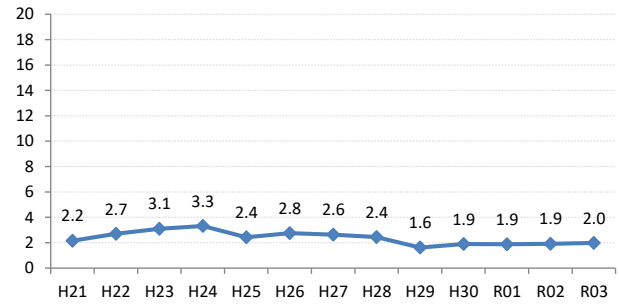

【大腸がん】陽性反応の集中度の推移

大腸	H21	H22	H23	H24	H25	H26	H27	H28	H29	H30	R01	R02	R03
全国	2.7	2.9	2.8	3.0	2.8	2.8	2.9	2.8	2.7	2.9	2.8	2.6	2.8
広島県	2.2	2.7	3.1	3.3	2.4	2.8	2.6	2.4	1.6	1.9	1.9	1.9	2.0
広島市	1.8	3.1	3.3	3.0	1.1	2.8	2.7	2.6	0.3	0.8	1.8	2.5	2.2
呉市	3.6	4.1	4.8	3.6	4.6	4.4	3.7	2.9	0.7	1.9	0.4	0.6	0.0
竹原市	7.7	0.0	3.0	3.2	5.8	1.7	3.4	5.1	1.3	7.5	0.0	0.0	2.1
三原市	1.9	1.1	7.1	1.6	0.0	1.6	2.9	4.3	2.3	2.9	0.8	3.7	1.1
尾道市	2.3	1.9	2.2	2.9	2.7	1.2	2.4	2.5	2.3	1.7	2.3	1.7	0.7
福山市	3.0	3.2	3.1	3.6	3.2	2.8	2.4	2.3	2.2	3.9	1.8	1.6	3.5
府中市	2.5	2.5	4.3	5.4	3.6	5.9	0.8	0.7	3.5	5.7	4.1	1.1	1.3
三次市	0.0	2.7	0.7	4.9	4.0	2.7	1.5	1.9	2.6	1.4	3.5	1.2	0.0
庄原市	0.0	0.0	0.6	2.0	0.0	1.7	4.5	1.6	1.2	1.5	2.8	2.6	2.0
大竹市	0.0	0.0	0.0	3.0	0.9	2.3	1.6	0.0	1.8	0.0	0.9	0.0	1.8
東広島市	2.3	3.0	1.6	2.7	3.7	2.2	1.1	3.6	2.8	1.3	0.9	1.1	1.5
廿日市市	2.3	3.0	1.6	7.6	4.2	3.5	2.2	2.2	4.3	1.6	3.5	1.8	1.3
安芸高田市	0.0	0.0	2.6	1.4	3.3	4.2	0.8	5.7	3.3	1.2	1.3	0.0	4.8
江田島市	5.9	0.0	5.3	5.5	3.6	4.1	8.1	1.1	5.5	1.6	1.6	0.0	0.0
府中町	0.0	2.9	4.1	1.7	4.3	3.3	2.4	0.0	6.0	7.4	2.2	5.1	0.0
海田町	12.5	4.2	11.4	3.8	2.6	6.5	1.3	0.0	2.7	4.3	5.5	1.7	2.1
熊野町	3.2	1.9	6.5	6.8	5.6	3.1	8.3	1.9	7.1	5.6	3.1		0.0
坂町	0.0	0.0	0.0	0.0	0.0	2.4	0.0	0.0	0.0	0.0	0.0	0.0	0.0
安芸太田町	0.0	0.0	0.0	2.7	2.7	4.0	5.6	0.0	0.0	0.0	3.1	4.5	0.0
北広島町	0.0	0.0	0.0	6.4	5.8	2.2	4.2	1.2	1.4	0.0	0.0	0.0	2.1
大崎上島町	0.0	3.2	0.0	0.0	0.0	5.6	0.0	0.0	0.0	0.0	13.3	0.0	7.7
世羅町	3.7	10.5	5.1	1.1	0.0	1.1	4.6	2.1	1.2	0.0	1.6	0.0	0.0
神石高原町	0.0	0.0	6.3	0.0	8.7	5.9	1.6	1.5	4.4	5.9	0.0	0.0	0.0

広島県